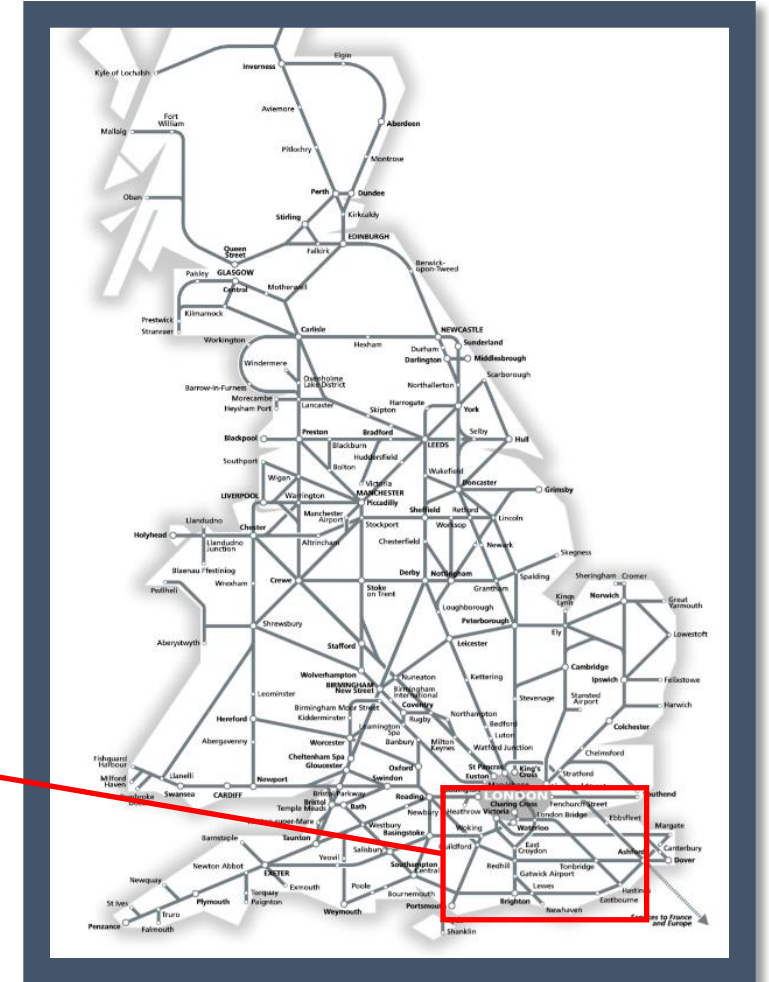

Amended service between East Croydon and Gatwick Airport

TOCs affected: Gatwick Express, Southern, Thameslink

Key:

Engineering Works