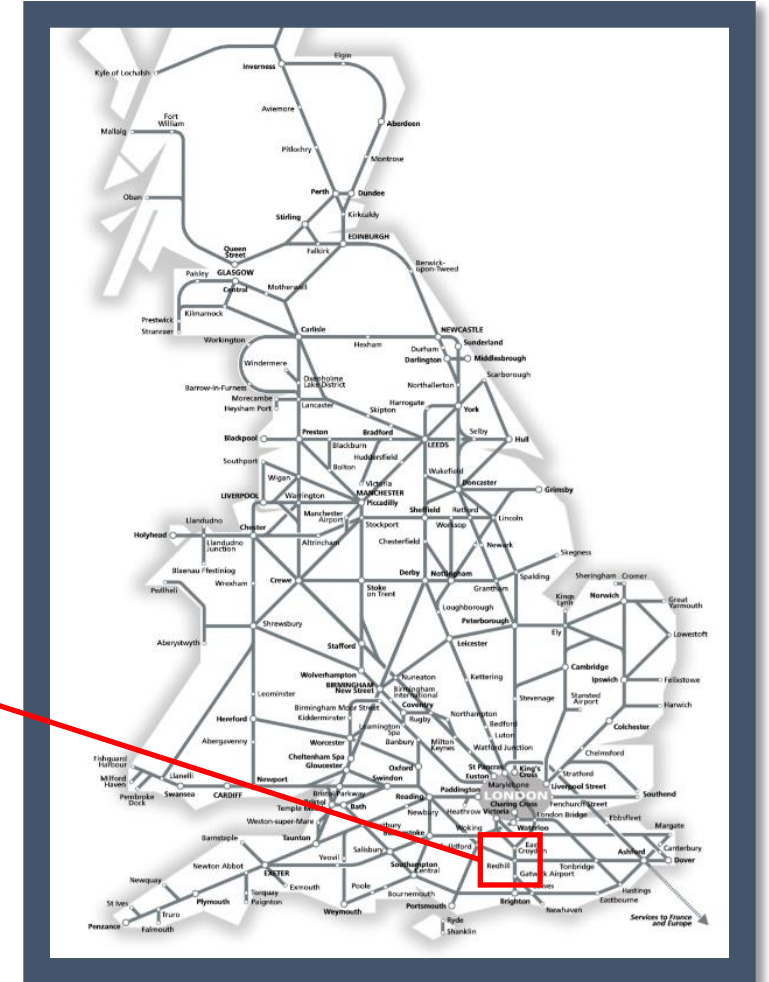

# Engineering work is taking place between East Croydon and Three Bridges TOC affected: Southern

Key:

Engineering Works