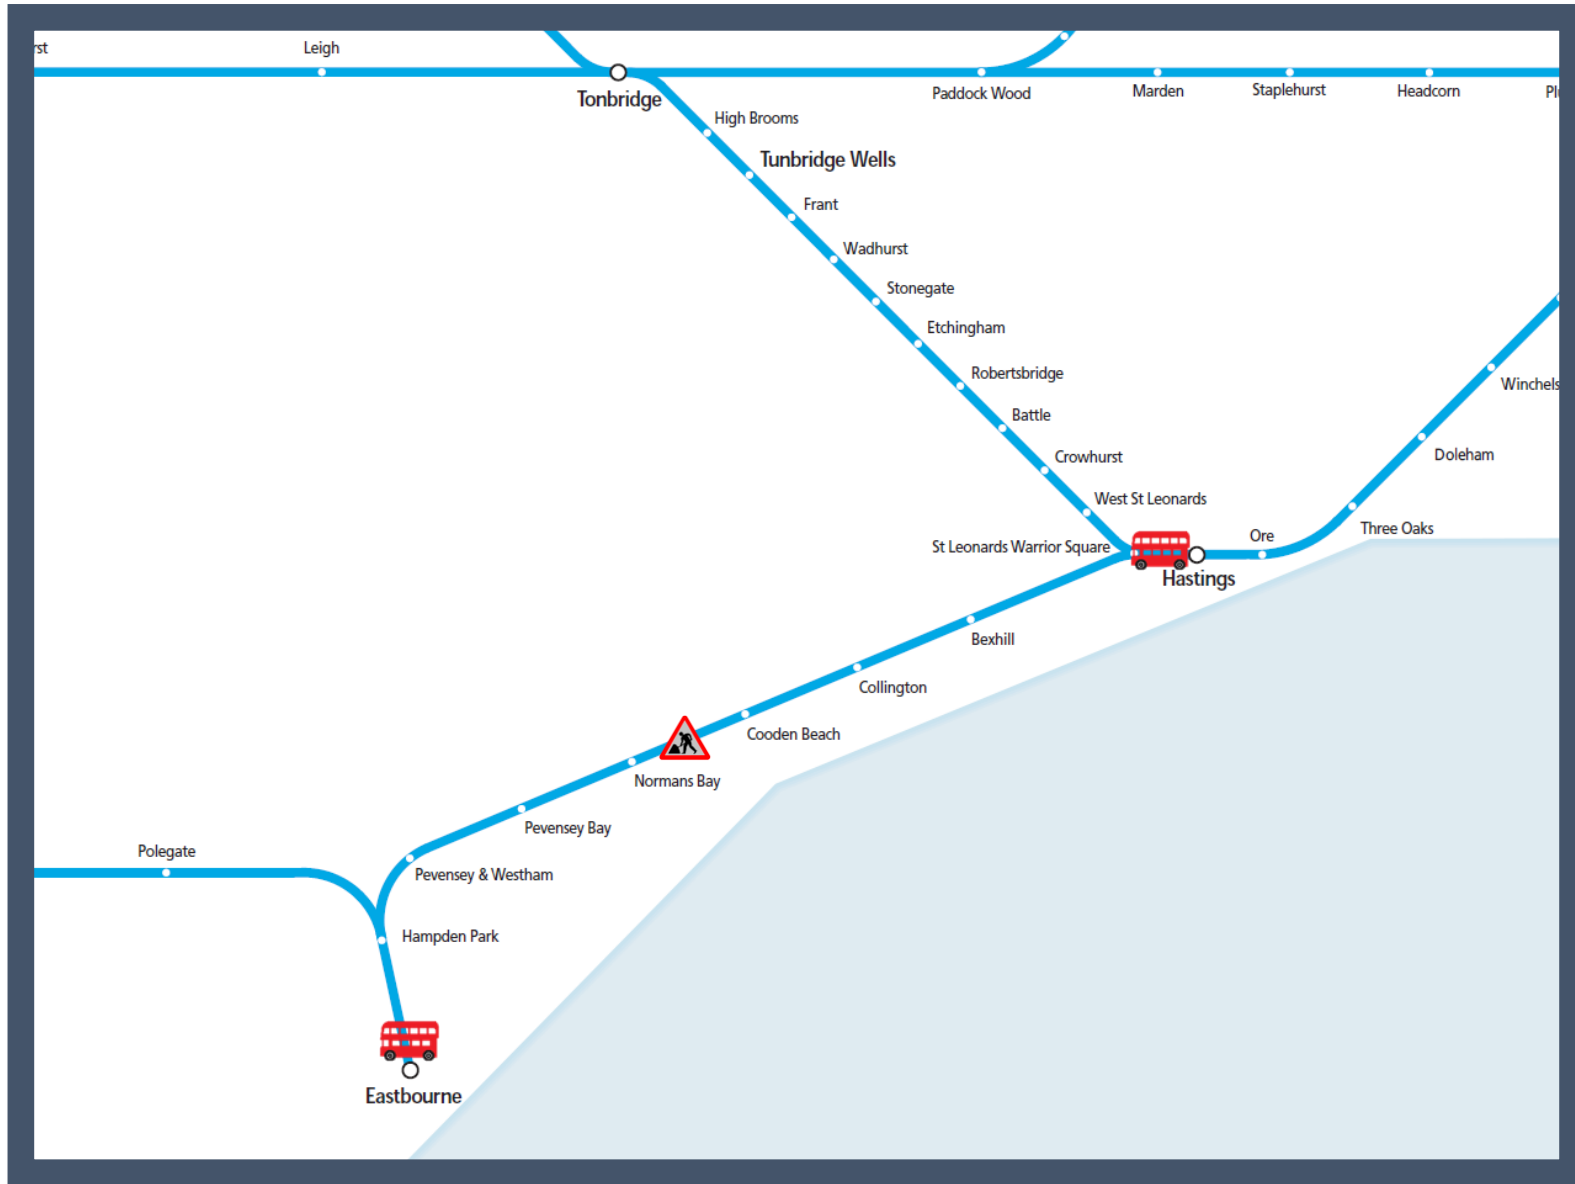

# Buses replace trains between Eastbourne and Hastings

TOC affected: Southern

Key:

	Engineering Works
	Bus Replacement Services