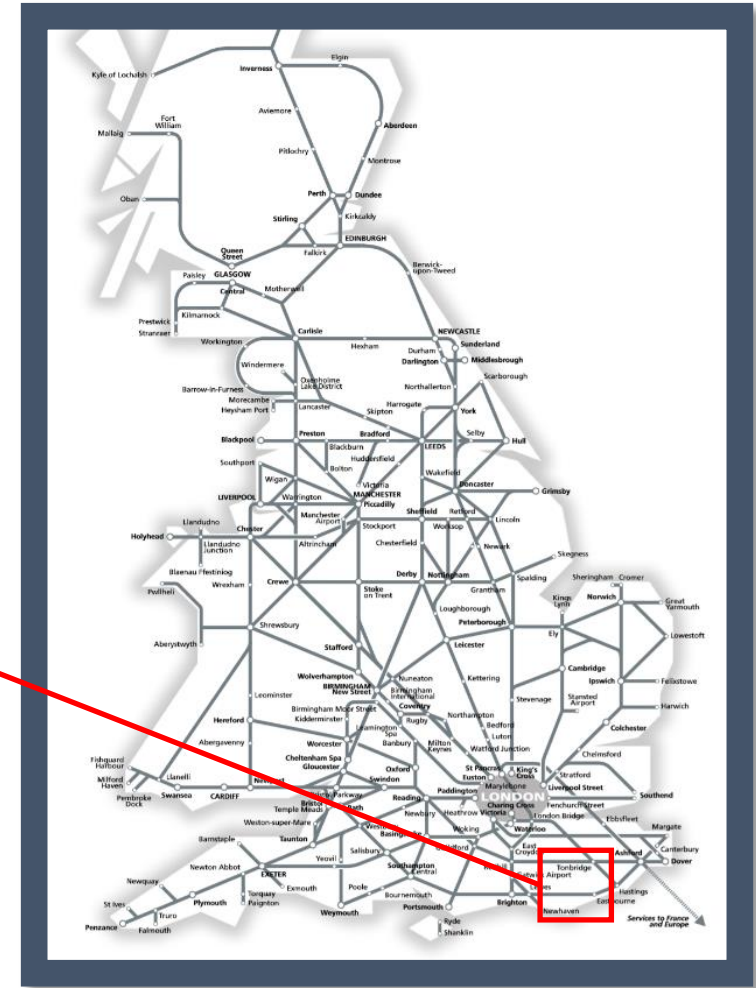

# Buses replace trains between Eastbourne and Hastings

TOC affected: Southern

Key:

	Engineering Works
	Bus Replacement Services