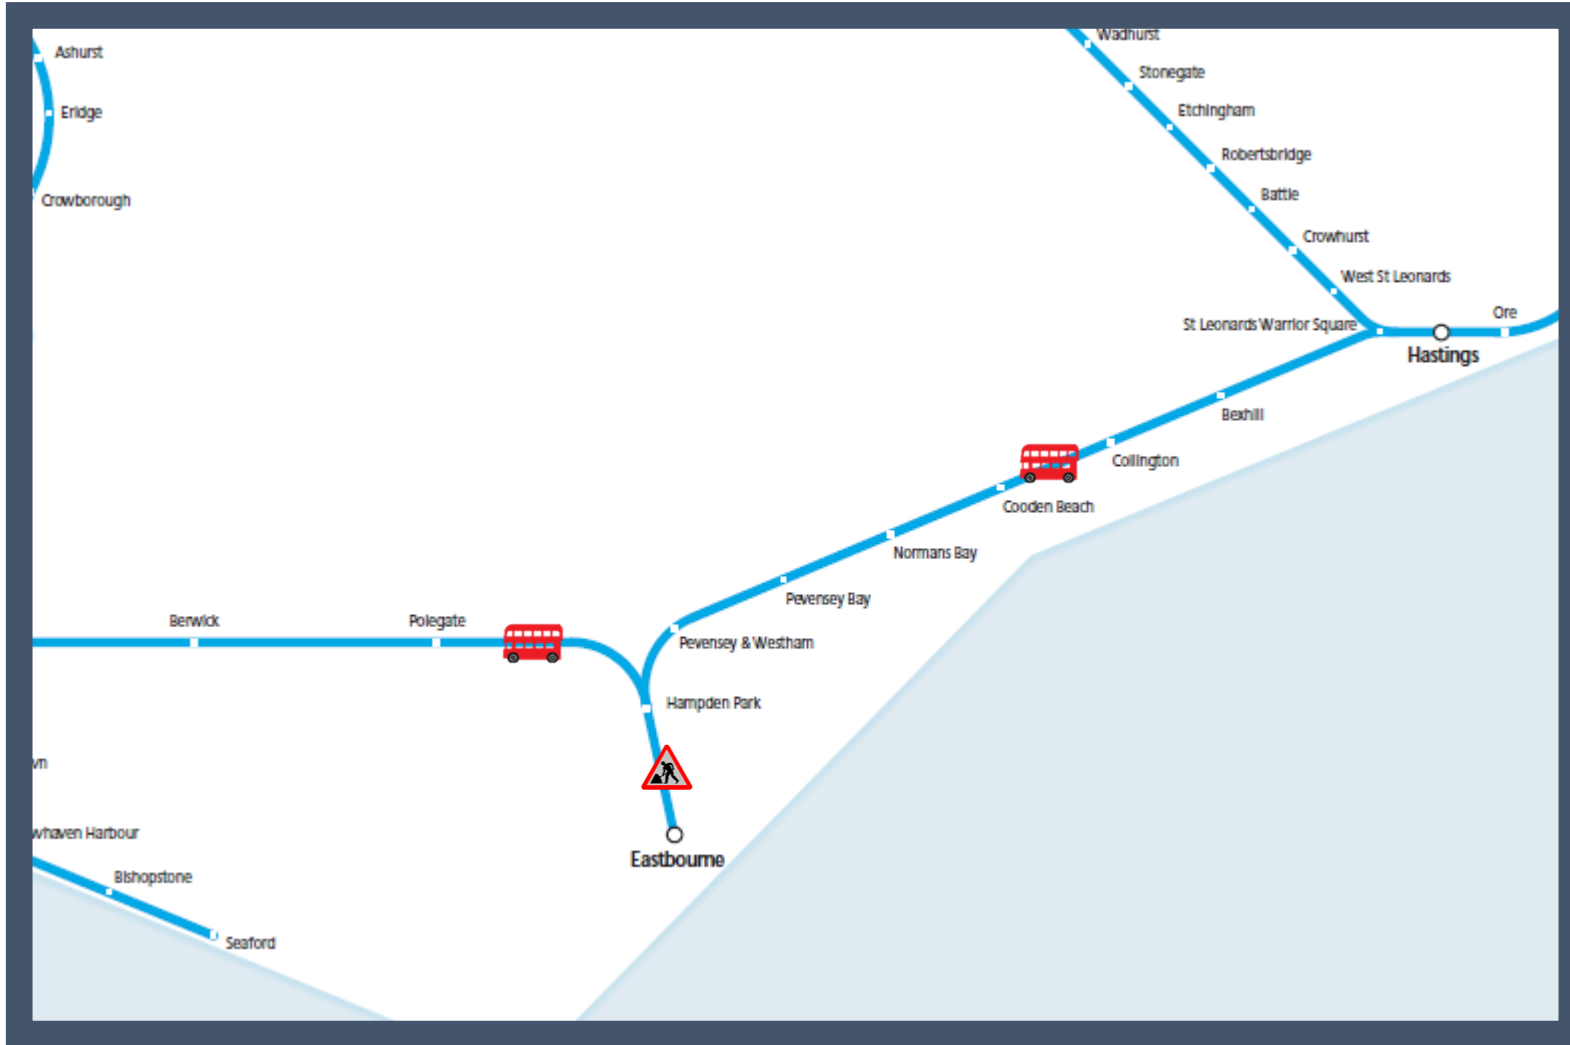

Buses replace early morning and late night trains between Polegate and Eastbourne / Hastings

TOC affected: Southern

Key:

Engineering Works