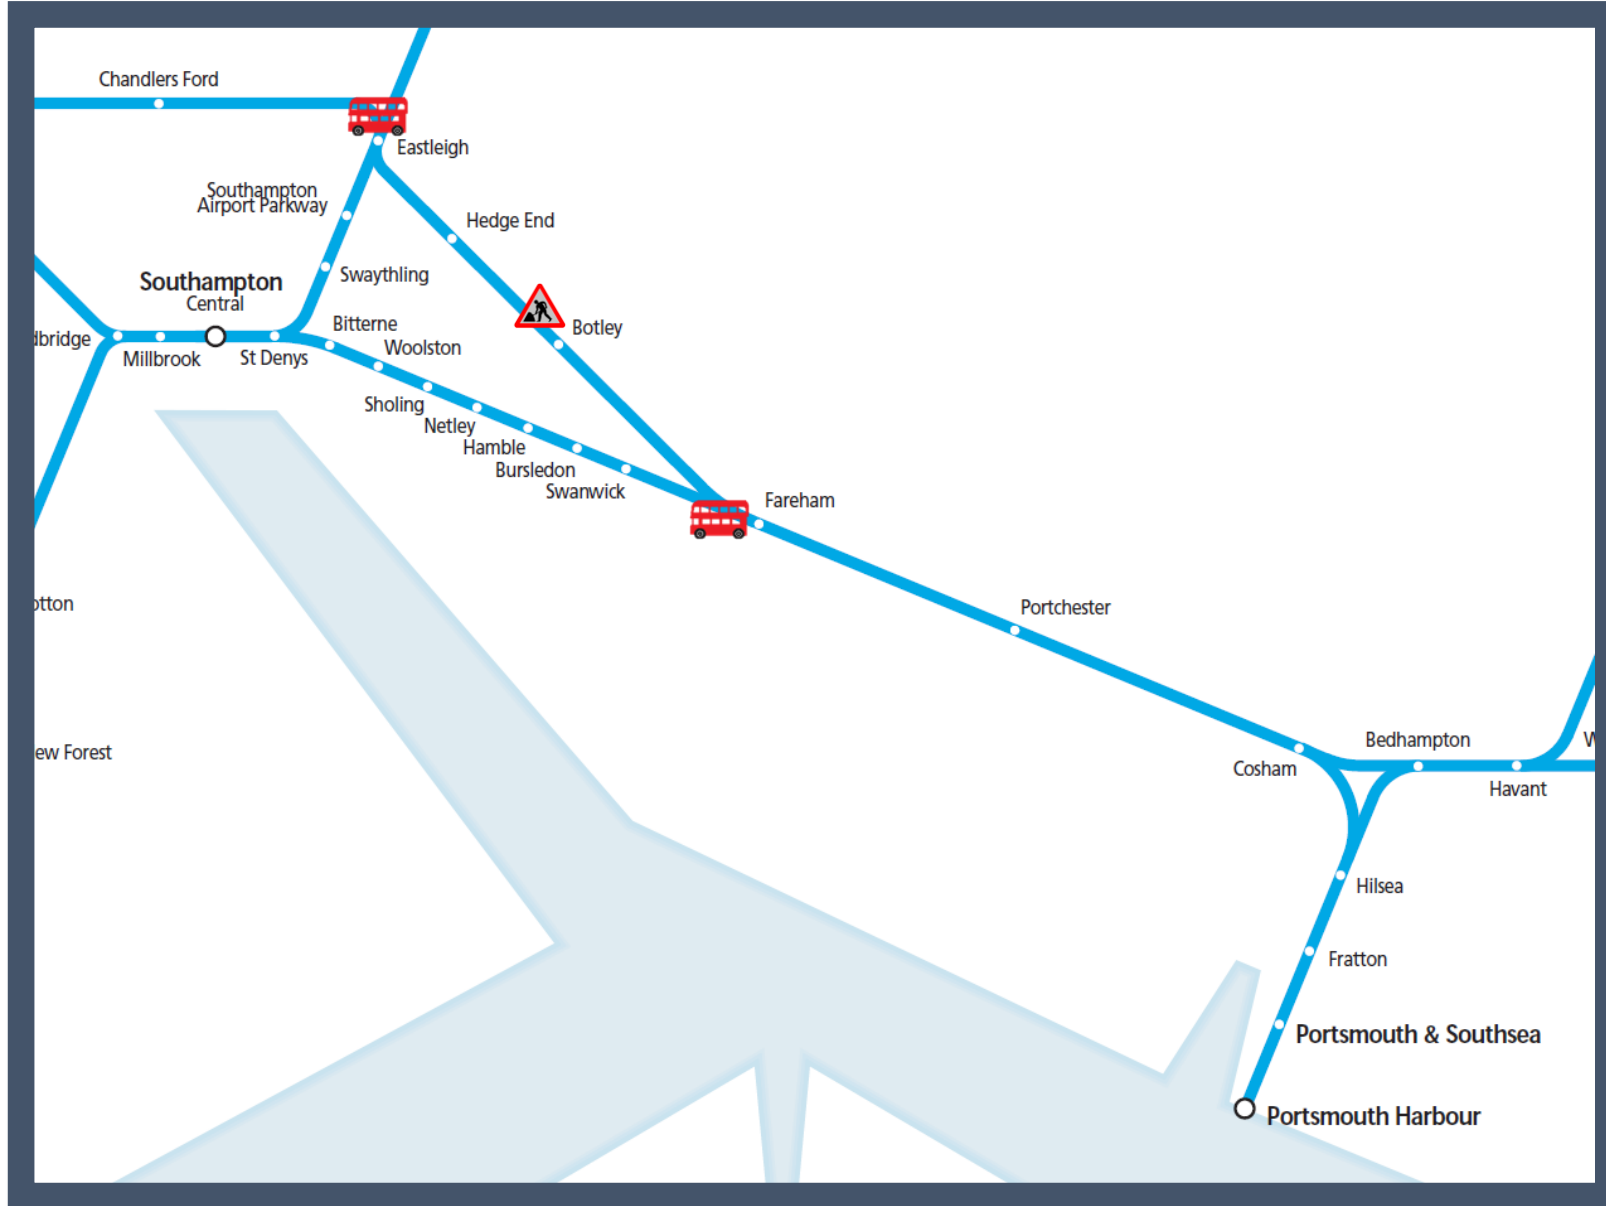

Buses replace trains between Eastleigh and Fareham

TOC affected: South Western Railway

Key:

Engineering Works

Bus Replacement Services