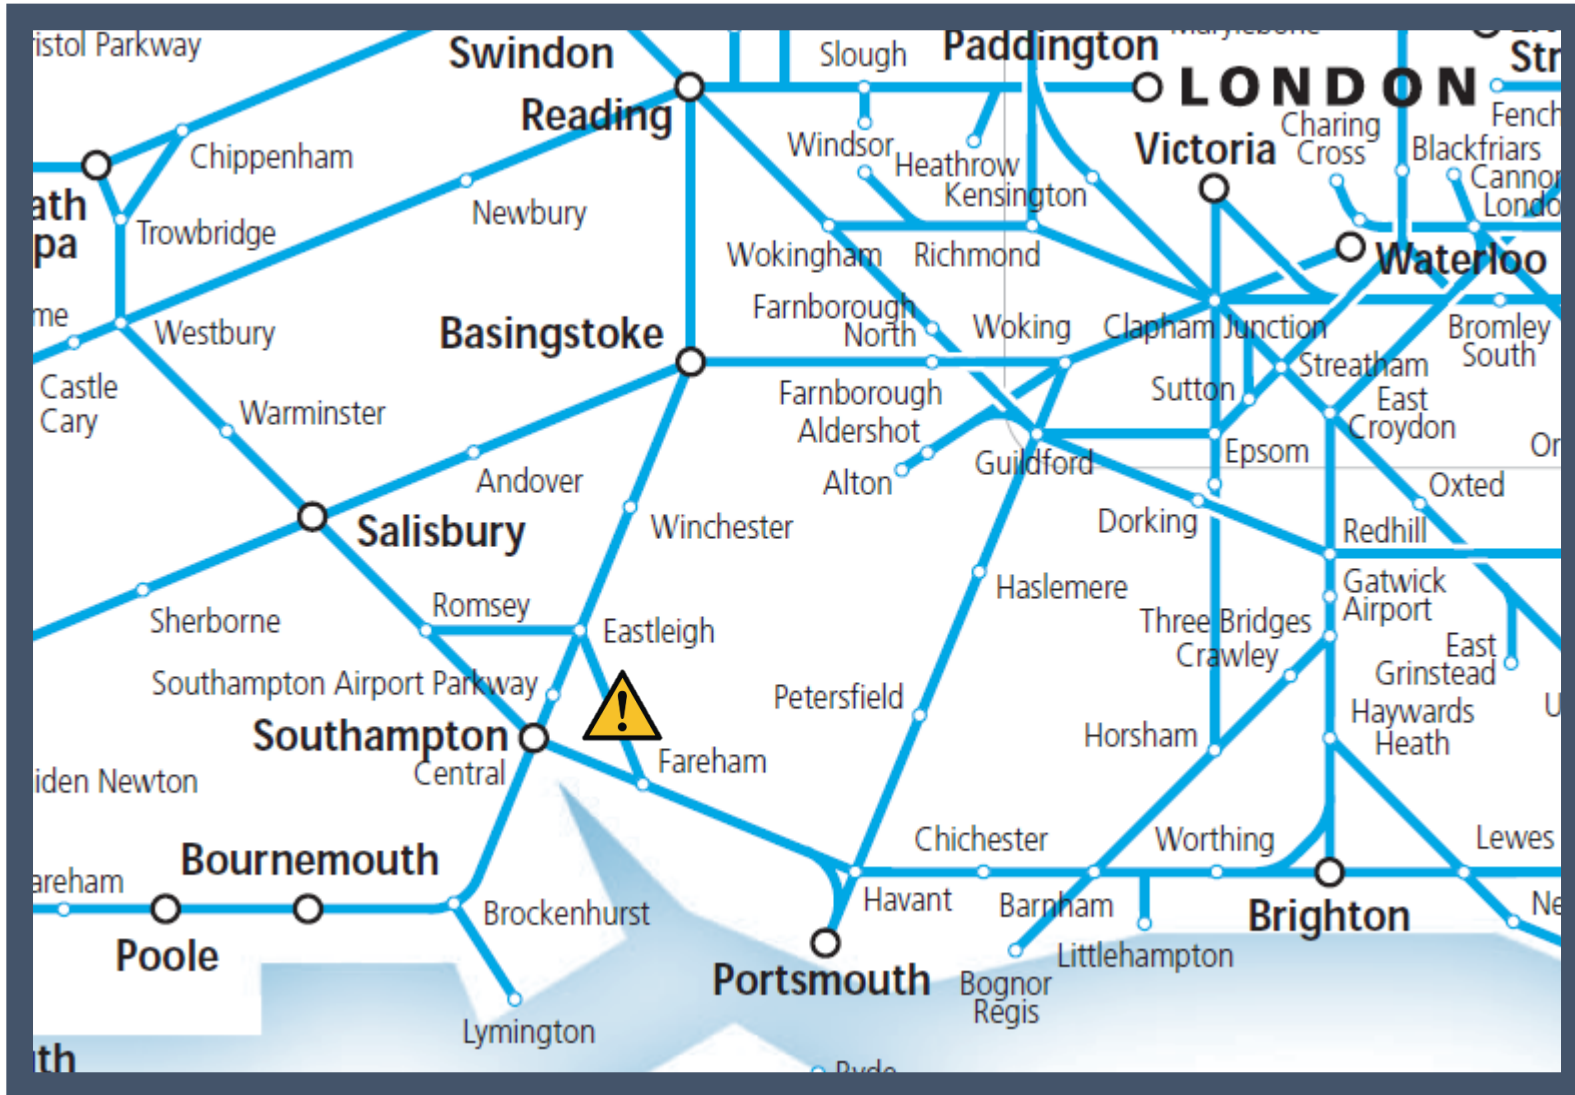

A problem with a set of points between Fareham and Eastleigh TOC affected: South Western Railway

Key:

	Disruption
--	------------