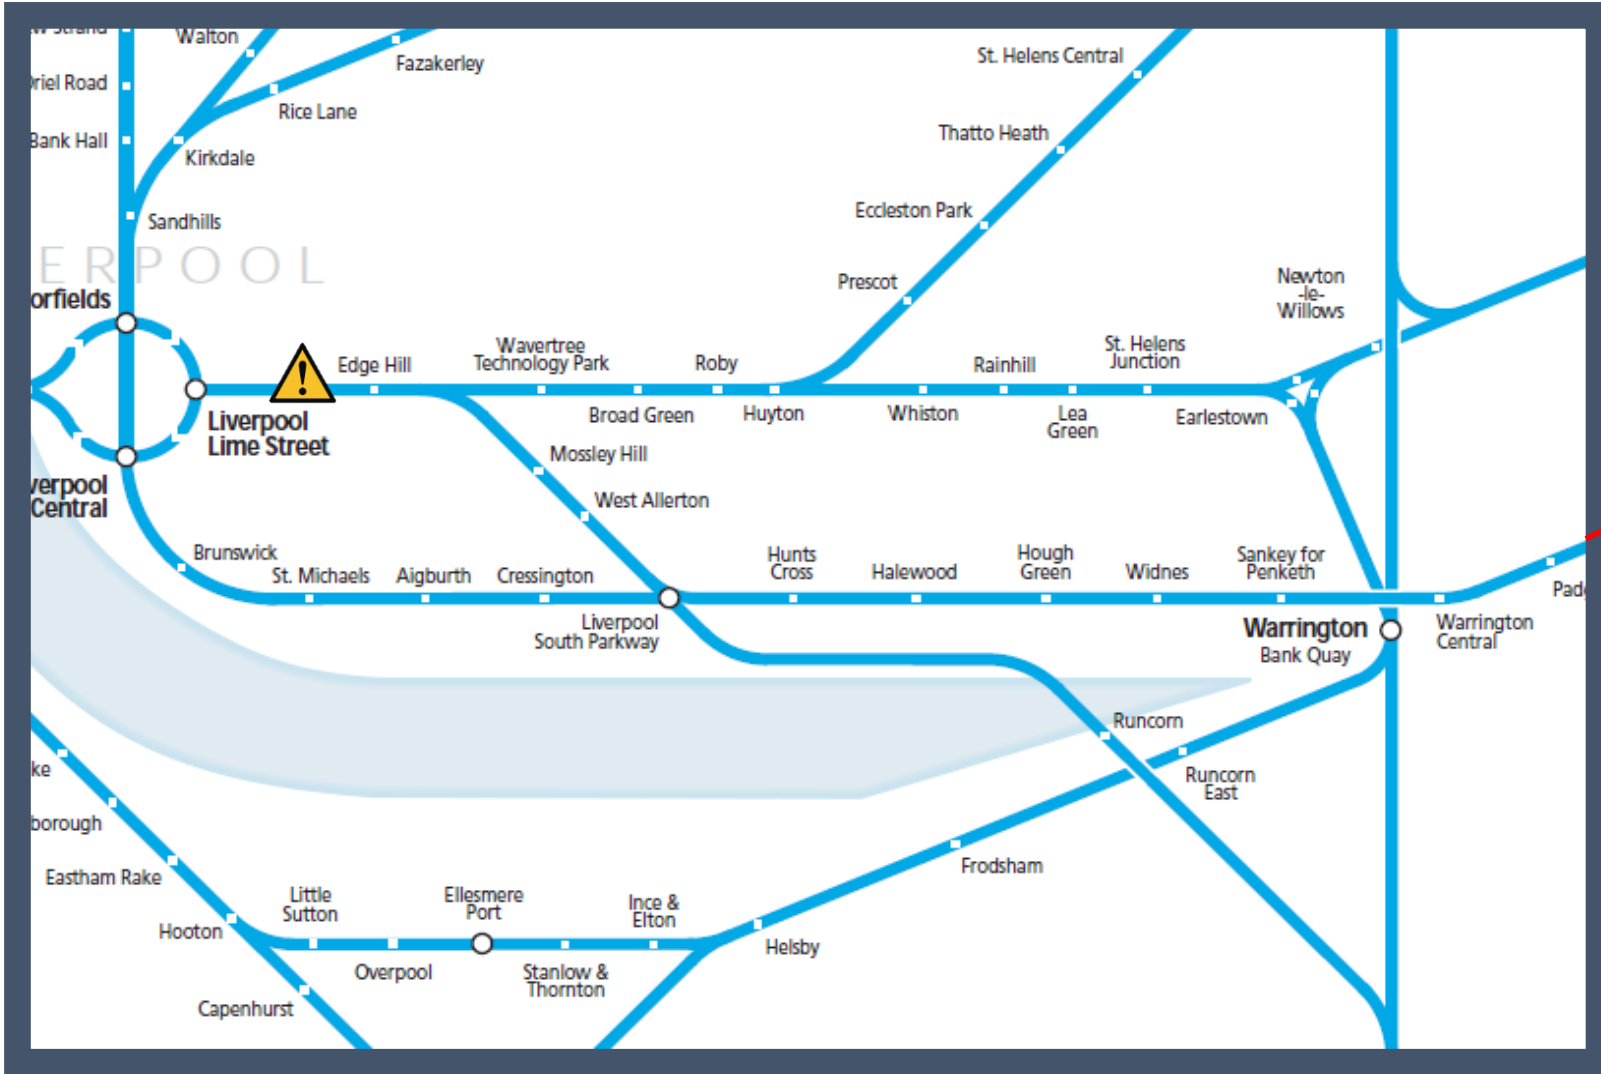

A fault with the signalling system at Edge Hill

TOC affected: East Midlands Trains, London Northwestern Railway, Northern, TransPennine Express and Virgin Trains

Key:

Disruption