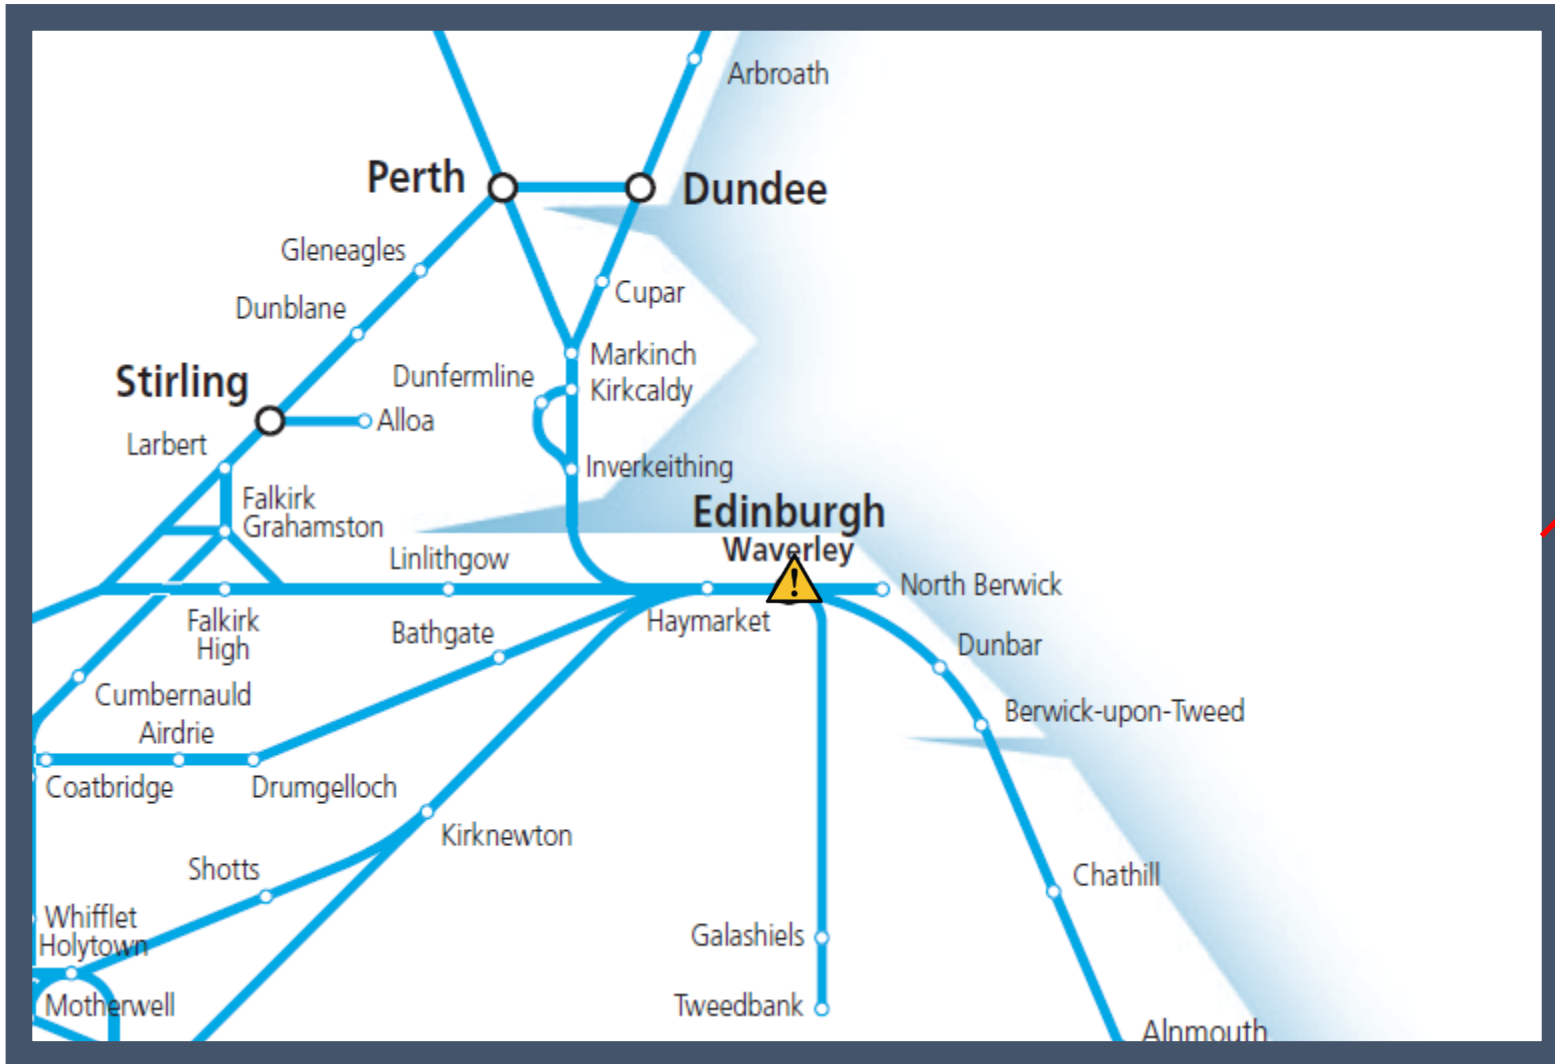

Failure of the electricity supply at Edinburgh

TOC affected: ScotRail

Key:

Disruption