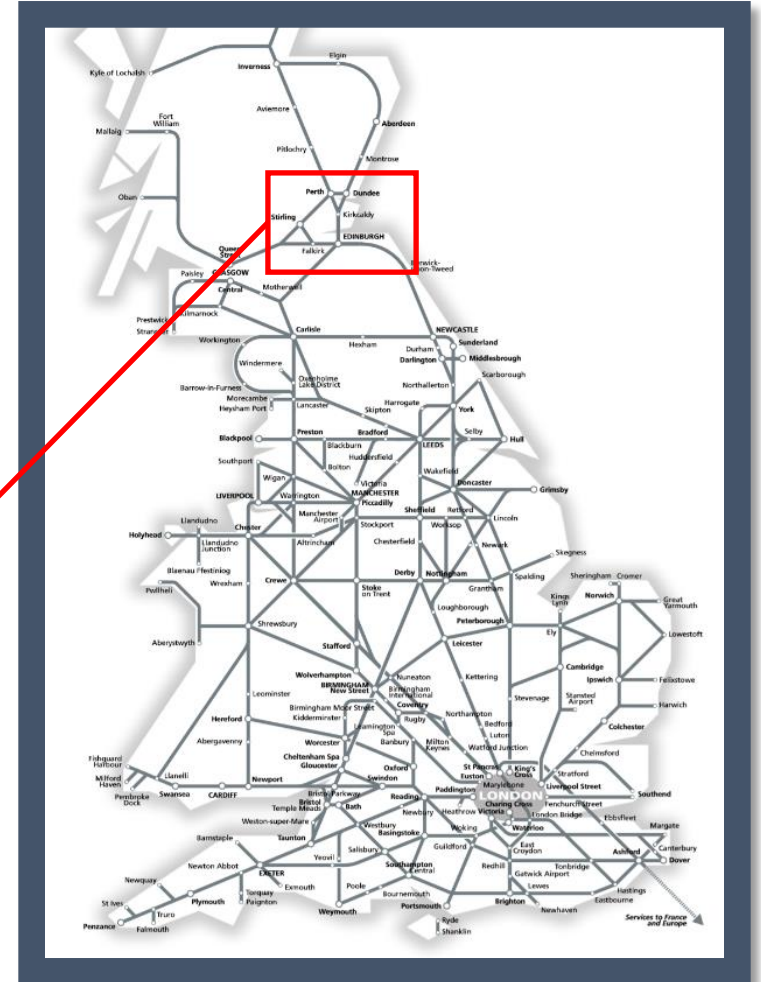

Failure of the electricity supply at Edinburgh

TOC affected: ScotRail

Key:

Disruption