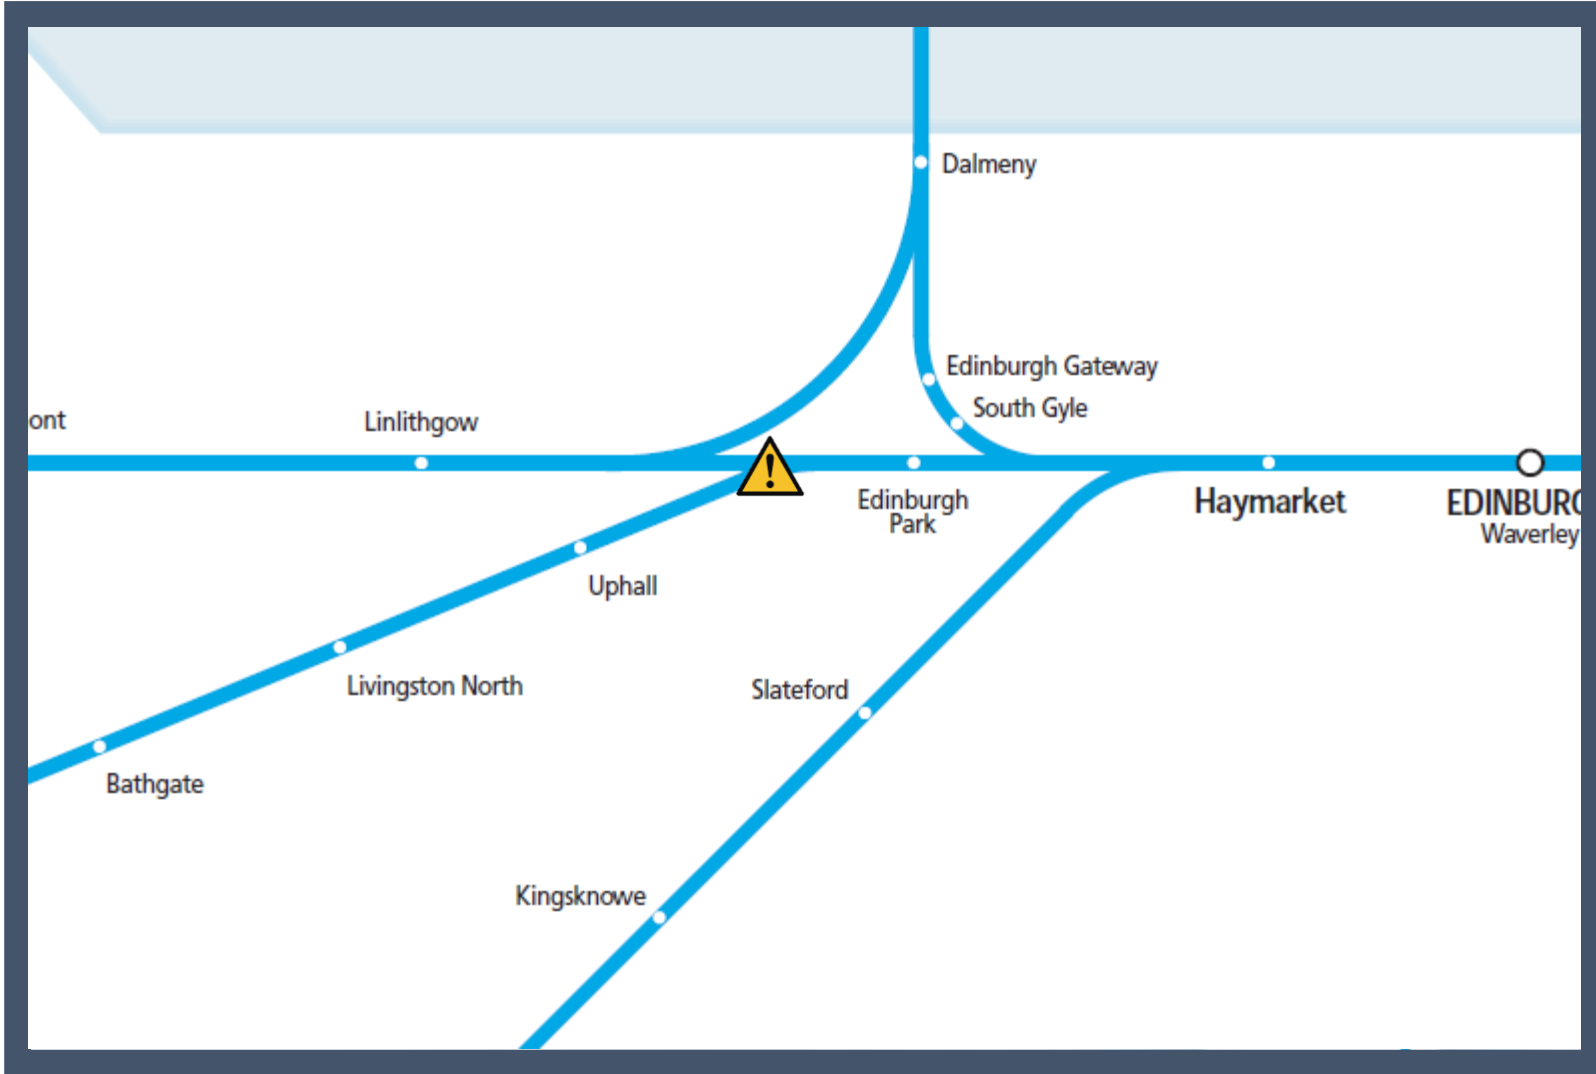

A fault with the signalling system in the Edinburgh Park area

TOC affected: ScotRail

Key:

	Disruption
--	------------