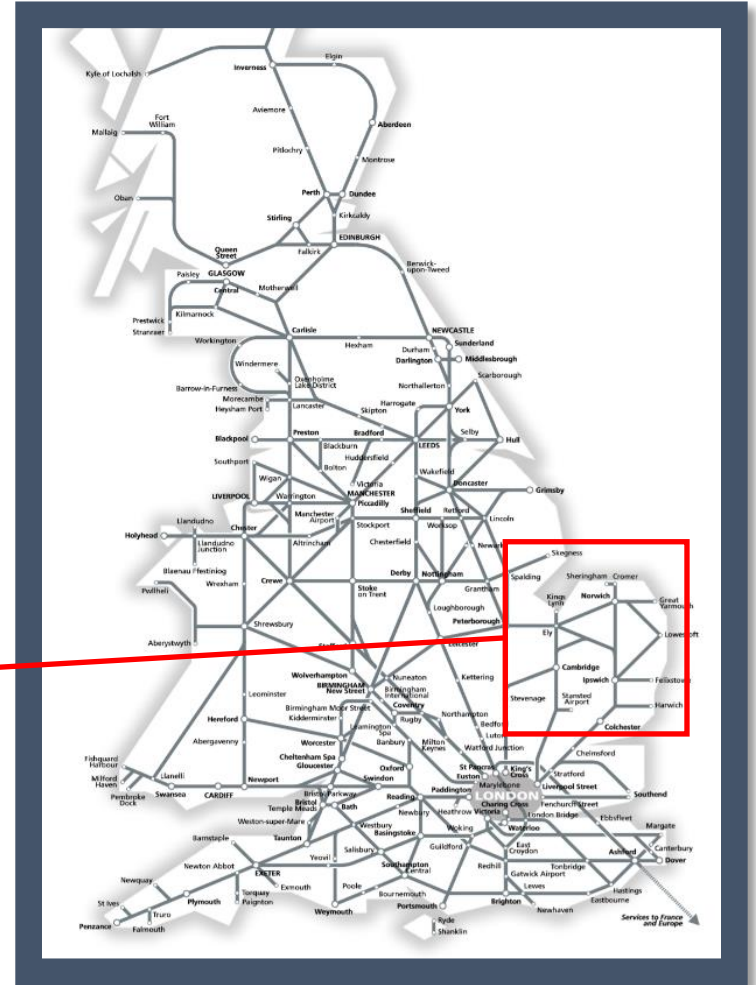

Buses replace trains between Ely and Norwich

TOCs affected: East Midlands Trains, Greater Anglia

Key:

	Engineering Works
	Bus Replacement Services