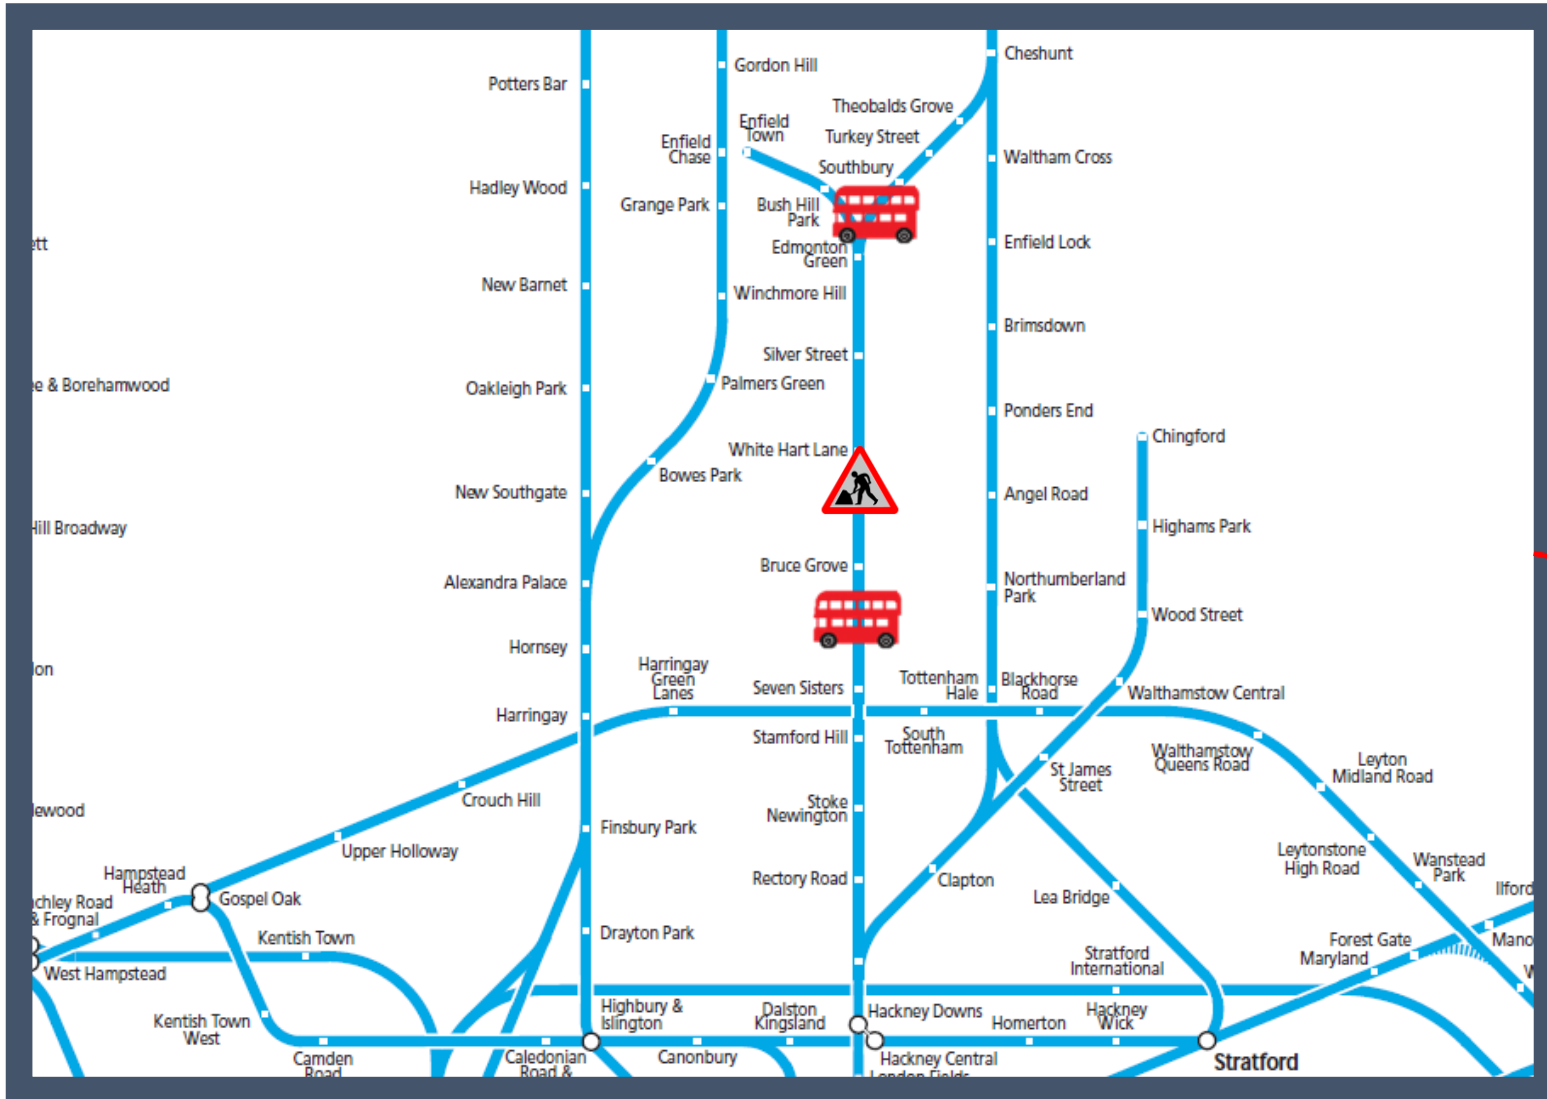

No service between Hackney Downs and Enfield Town / Cheshunt

TOC affected: London Overground

Key:

Engineering Works

Bus Replacement Services