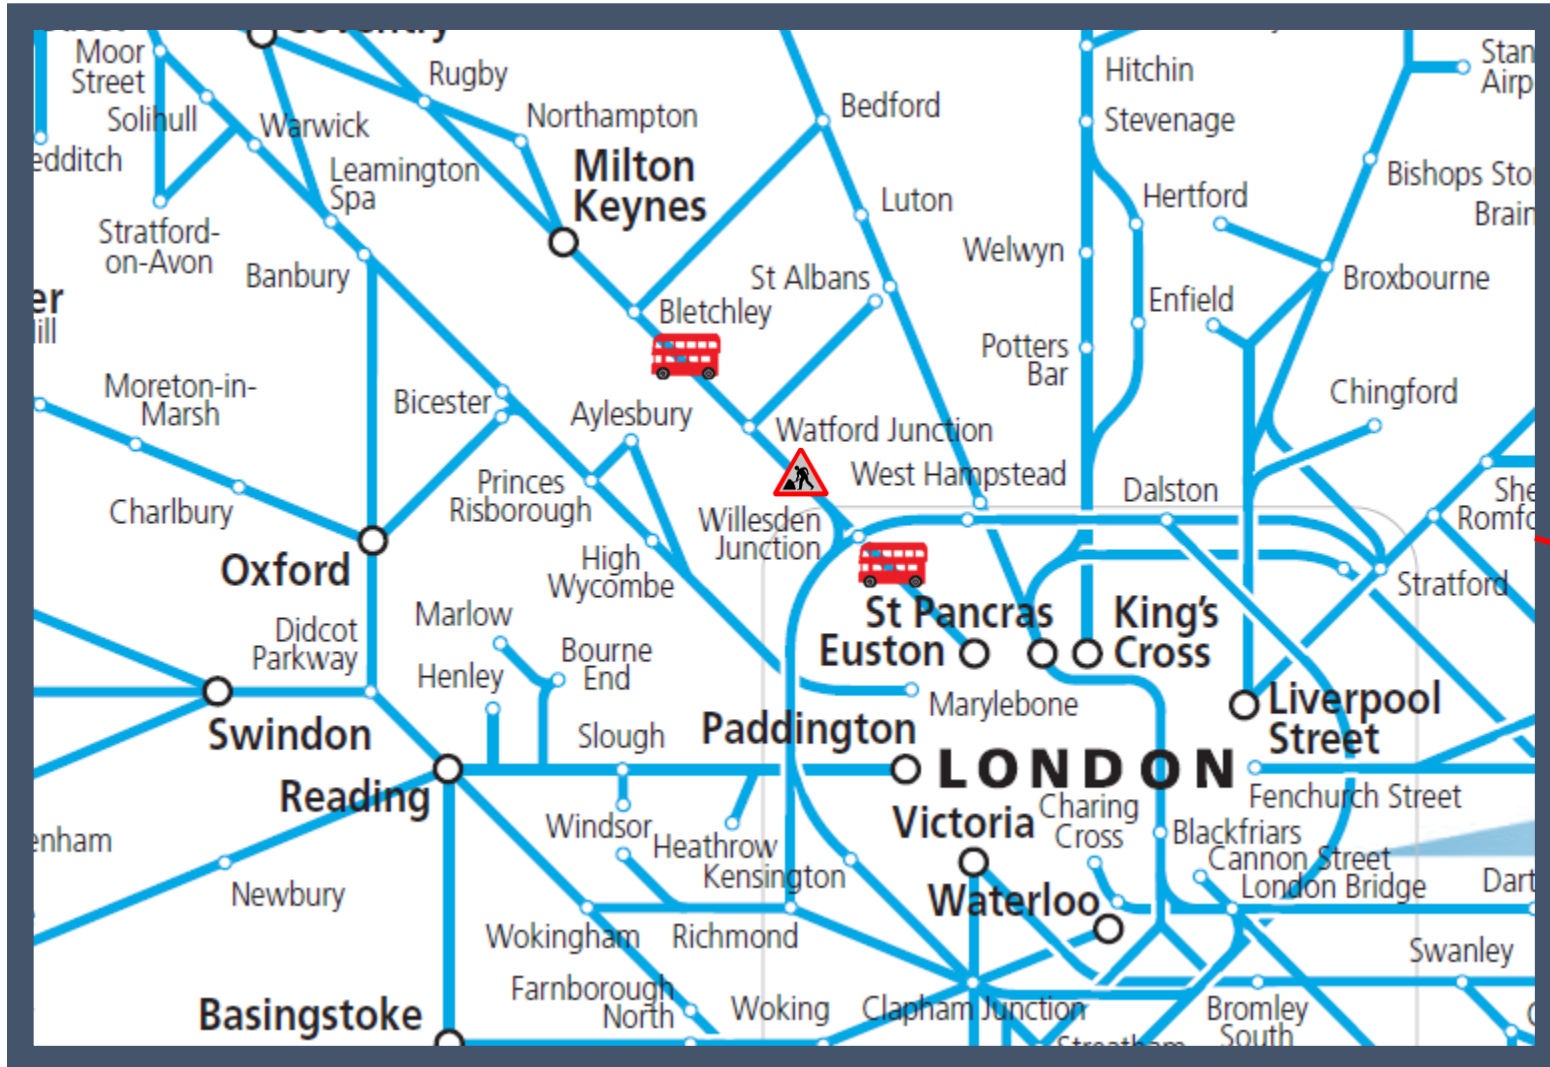

Buses replace trains between London Euston and Milton Keynes Central
 TOC affected: London Northwestern Railway

Key:	
	Engineering Works
	Bus Replacement Services