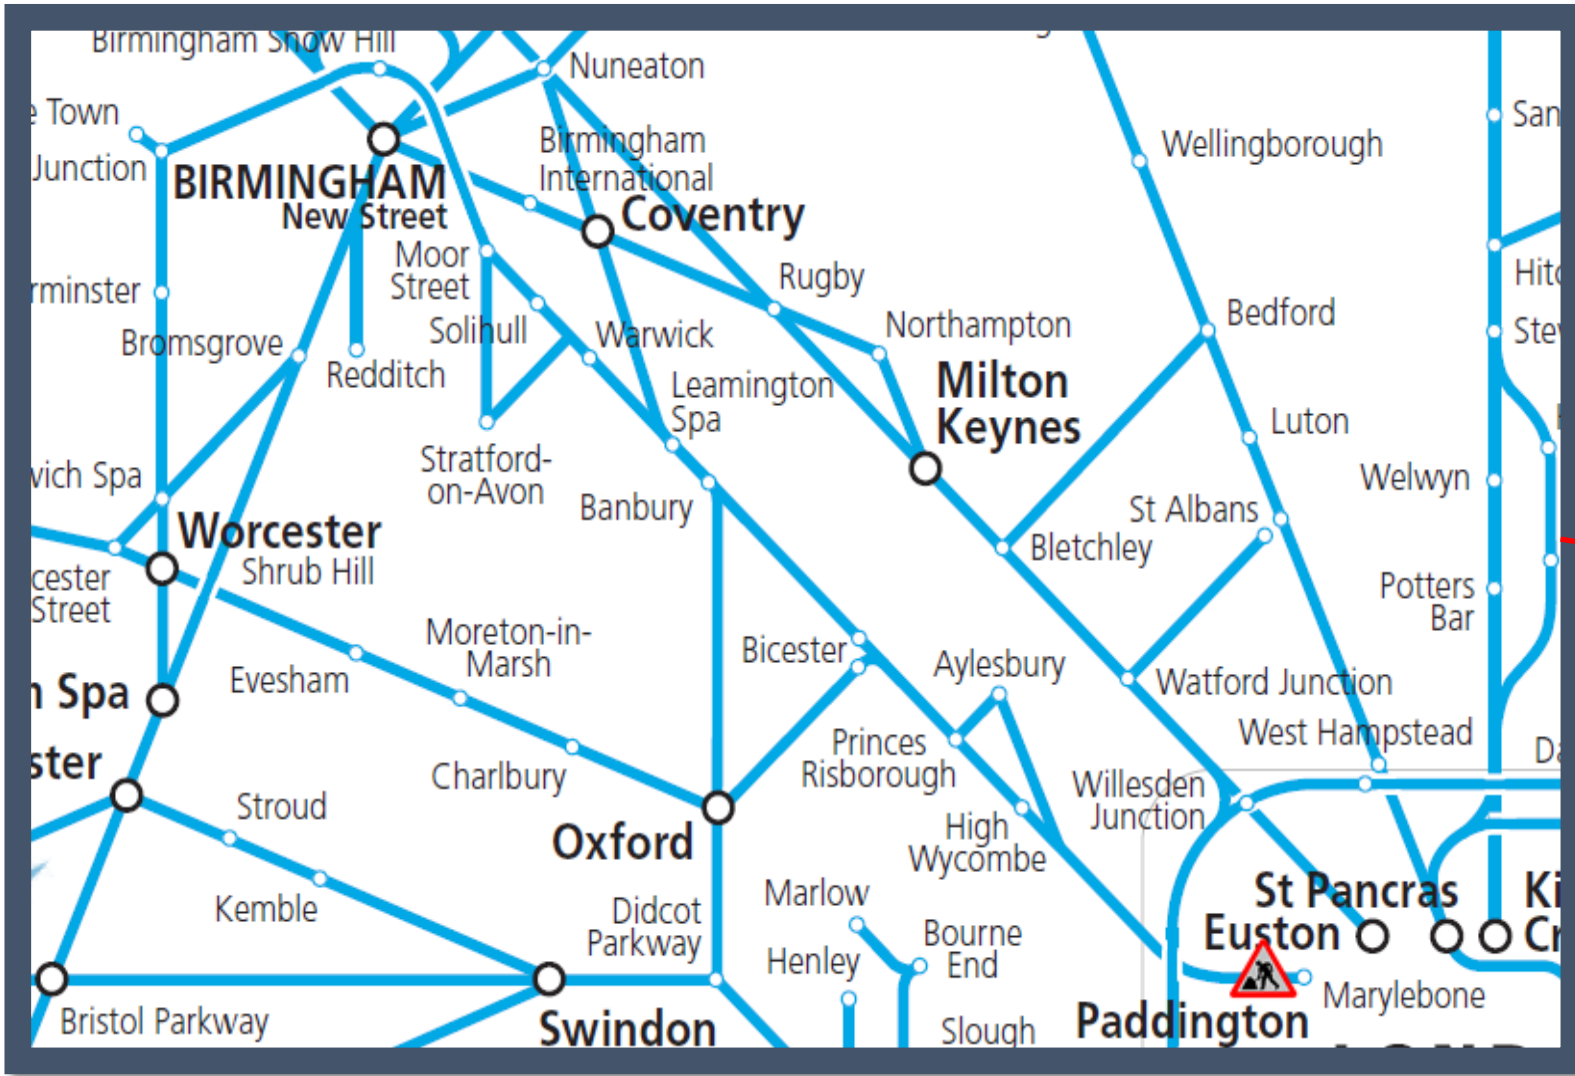

Engineering work is taking place at London Euston

TOC affected: London Northwestern Railway and Virgin Trains

Key:

Engineering Works