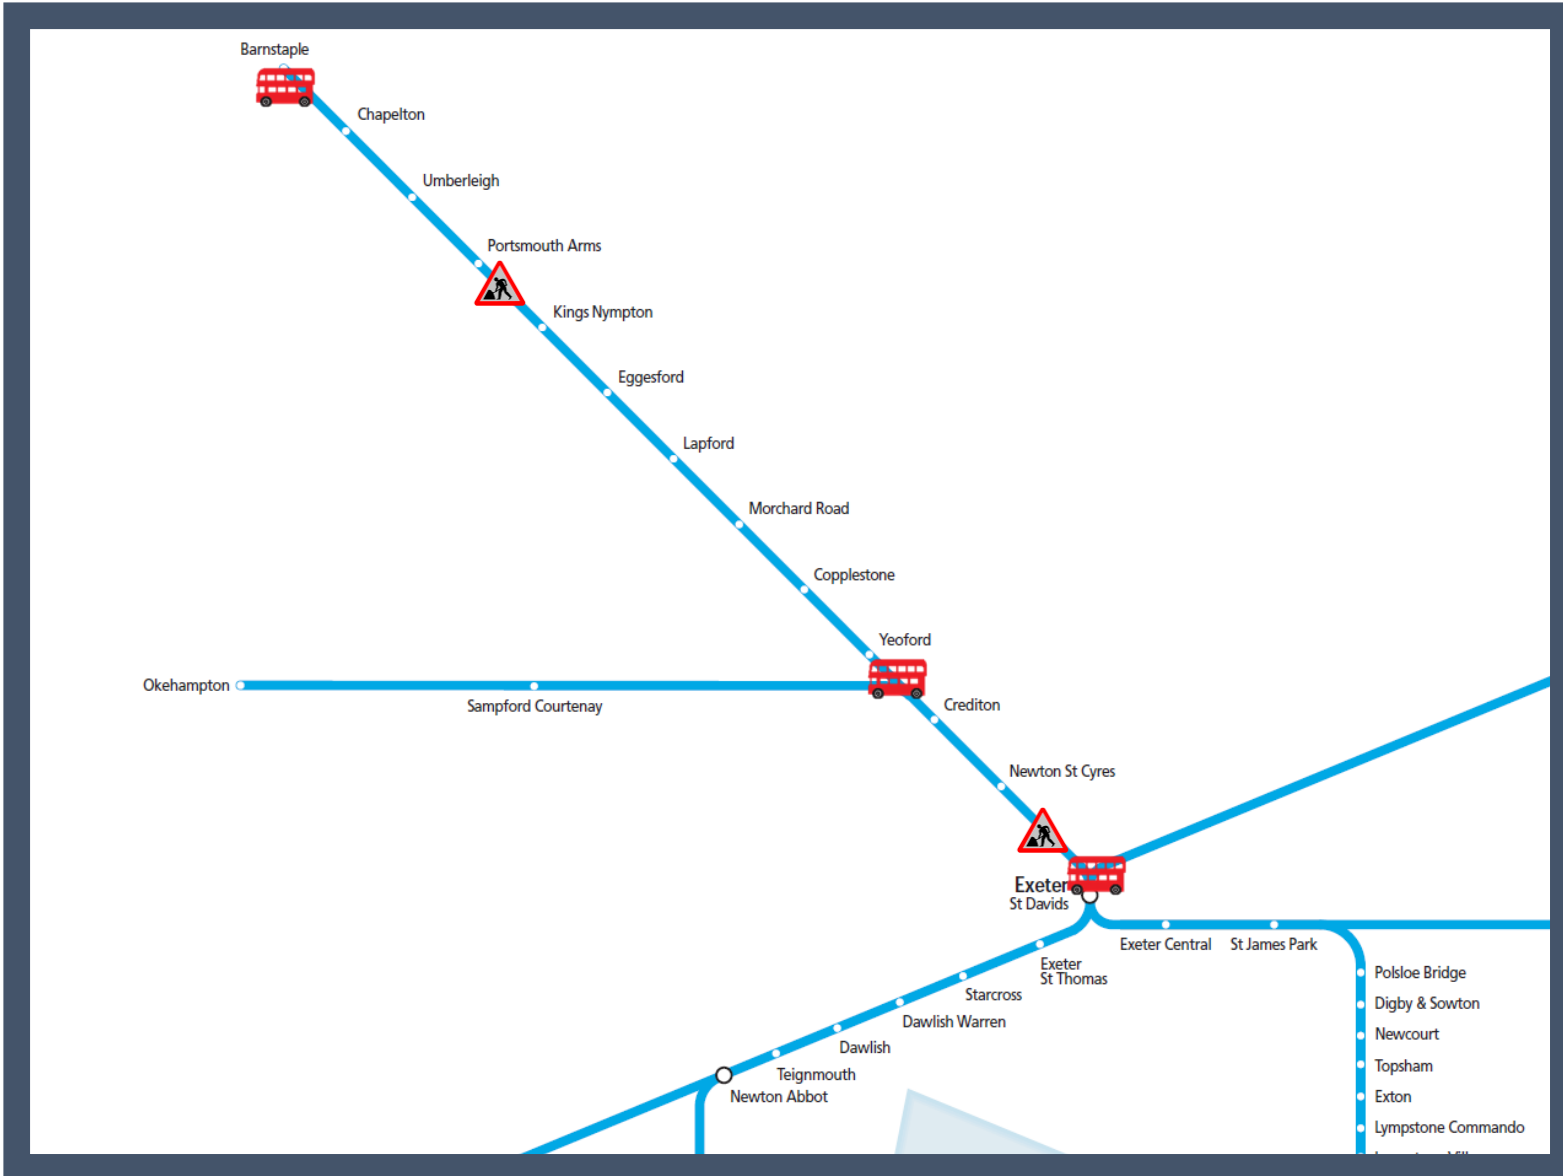

# Buses replace trains between Exeter St Davids and Barnstaple

TOC affected: Great Western Railway

**Key:**

- Engineering Works
- Bus Replacement Services