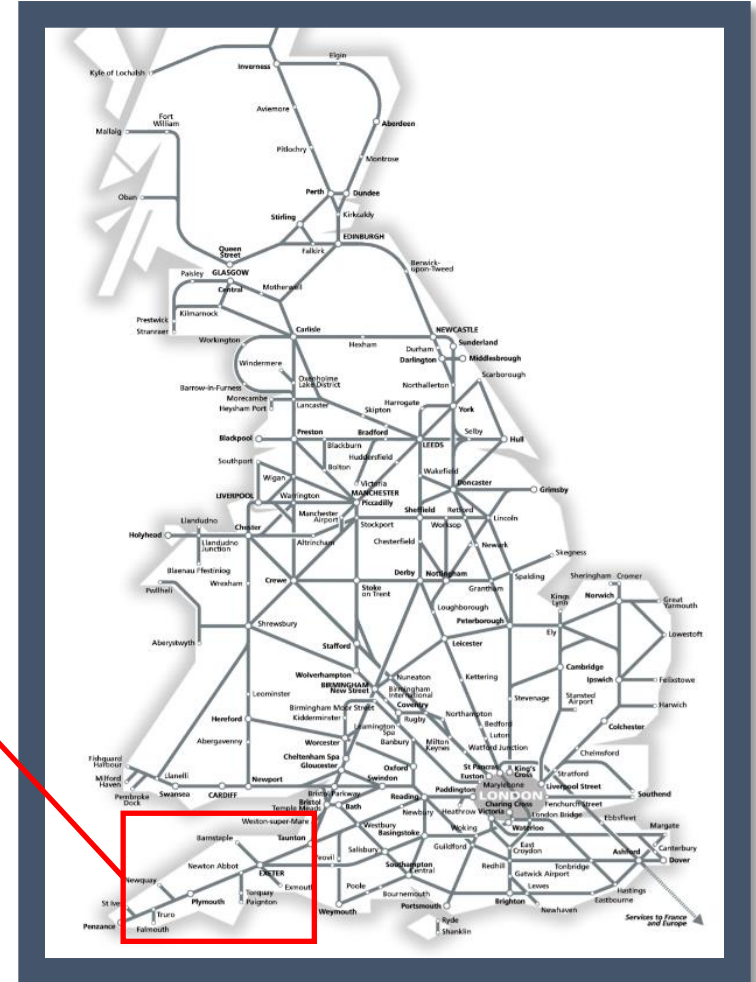

Amended service between Exeter St Davids and Plymouth

TOCs affected: CrossCountry and Great Western Railway

Key:

- Engineering Works
- Bus Replacement Services