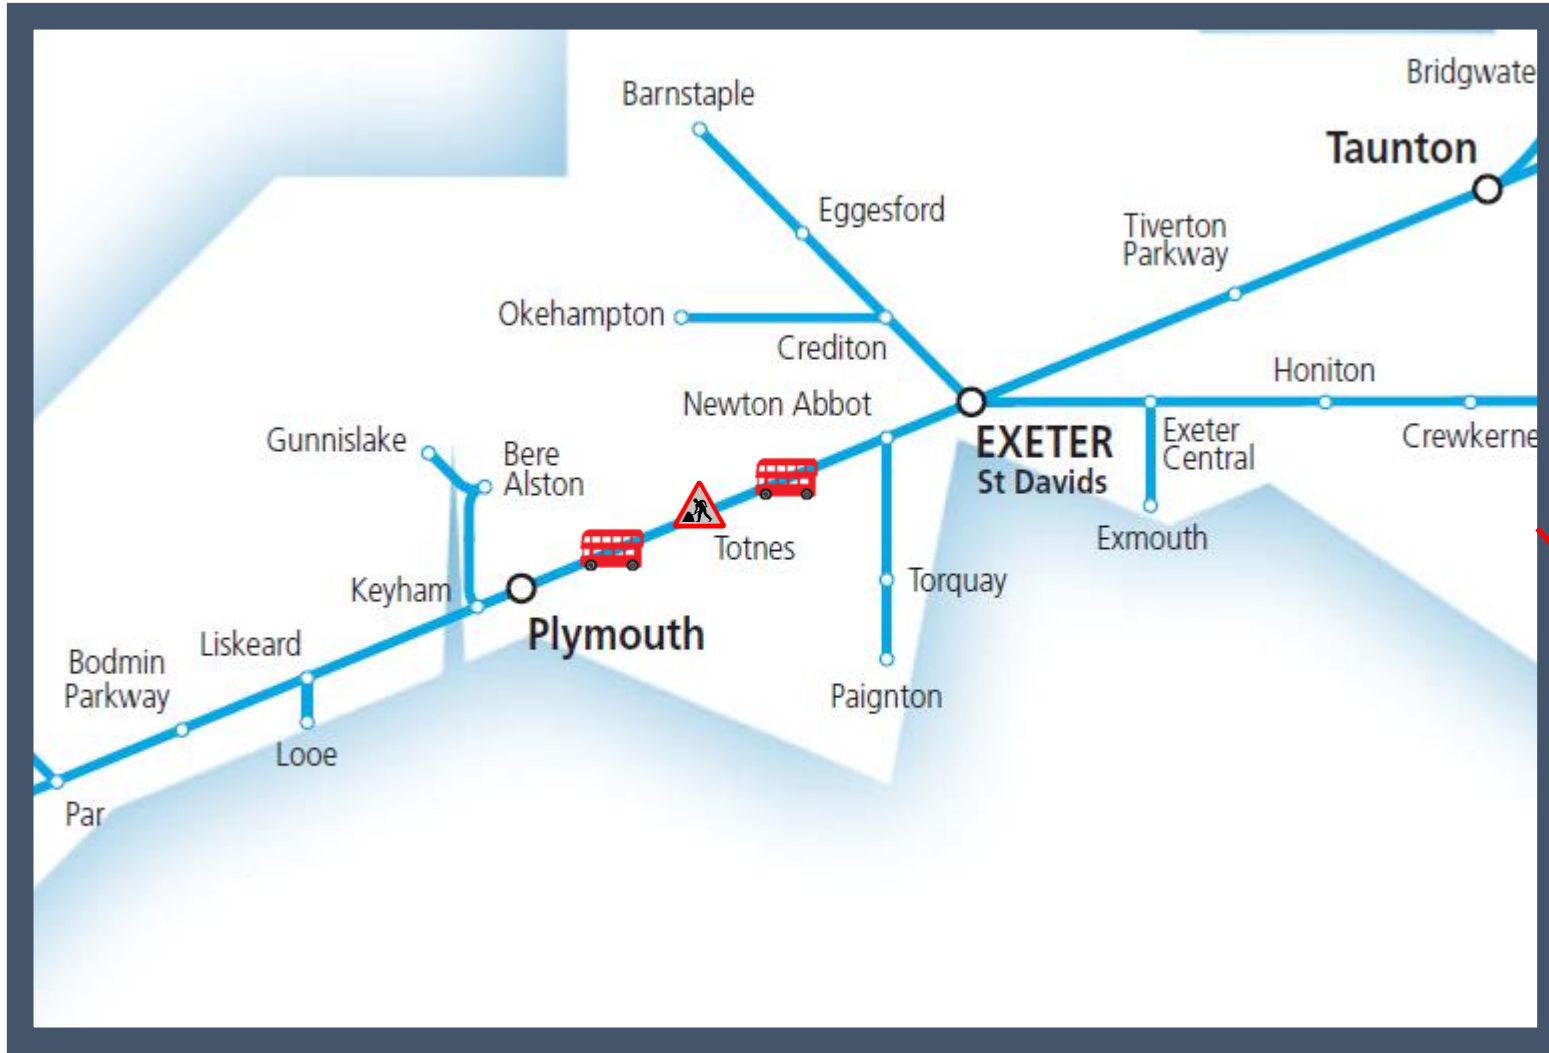

Amended service between Exeter St Davids and Plymouth

TOCs affected: CrossCountry and Great Western Railway

Key:

- Engineering Works
- Bus Replacement Services