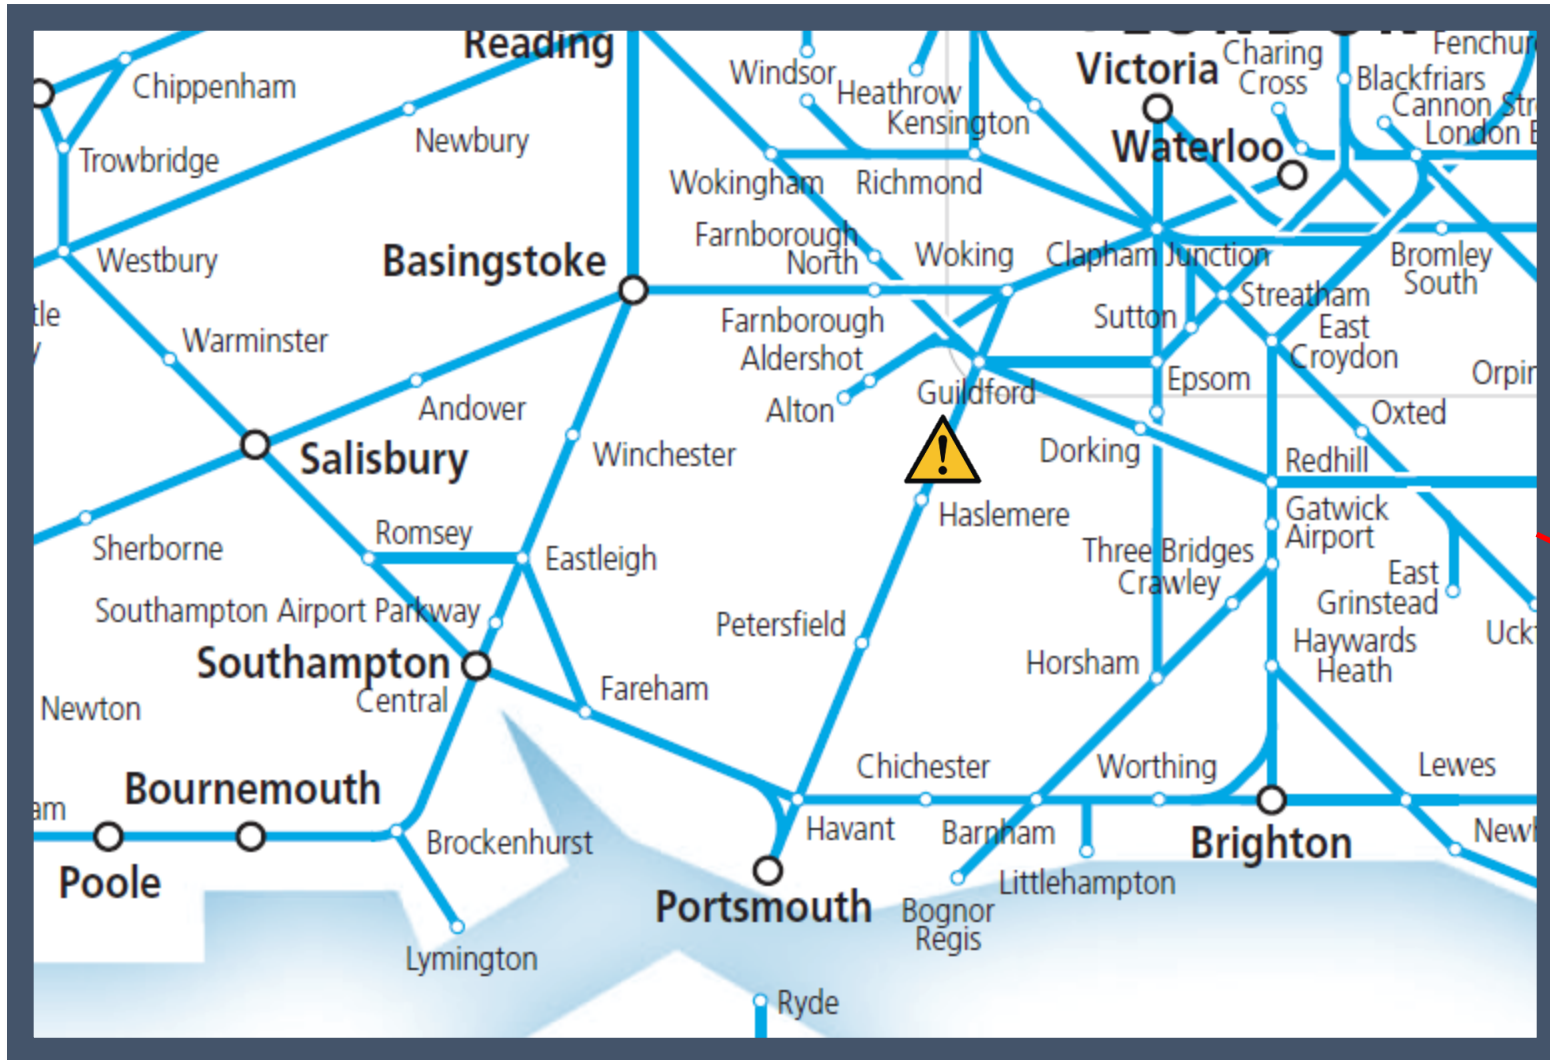

Fault on a train at Farncombe

TOC affected: South Western Railway

Key:

	Disruption
--	------------