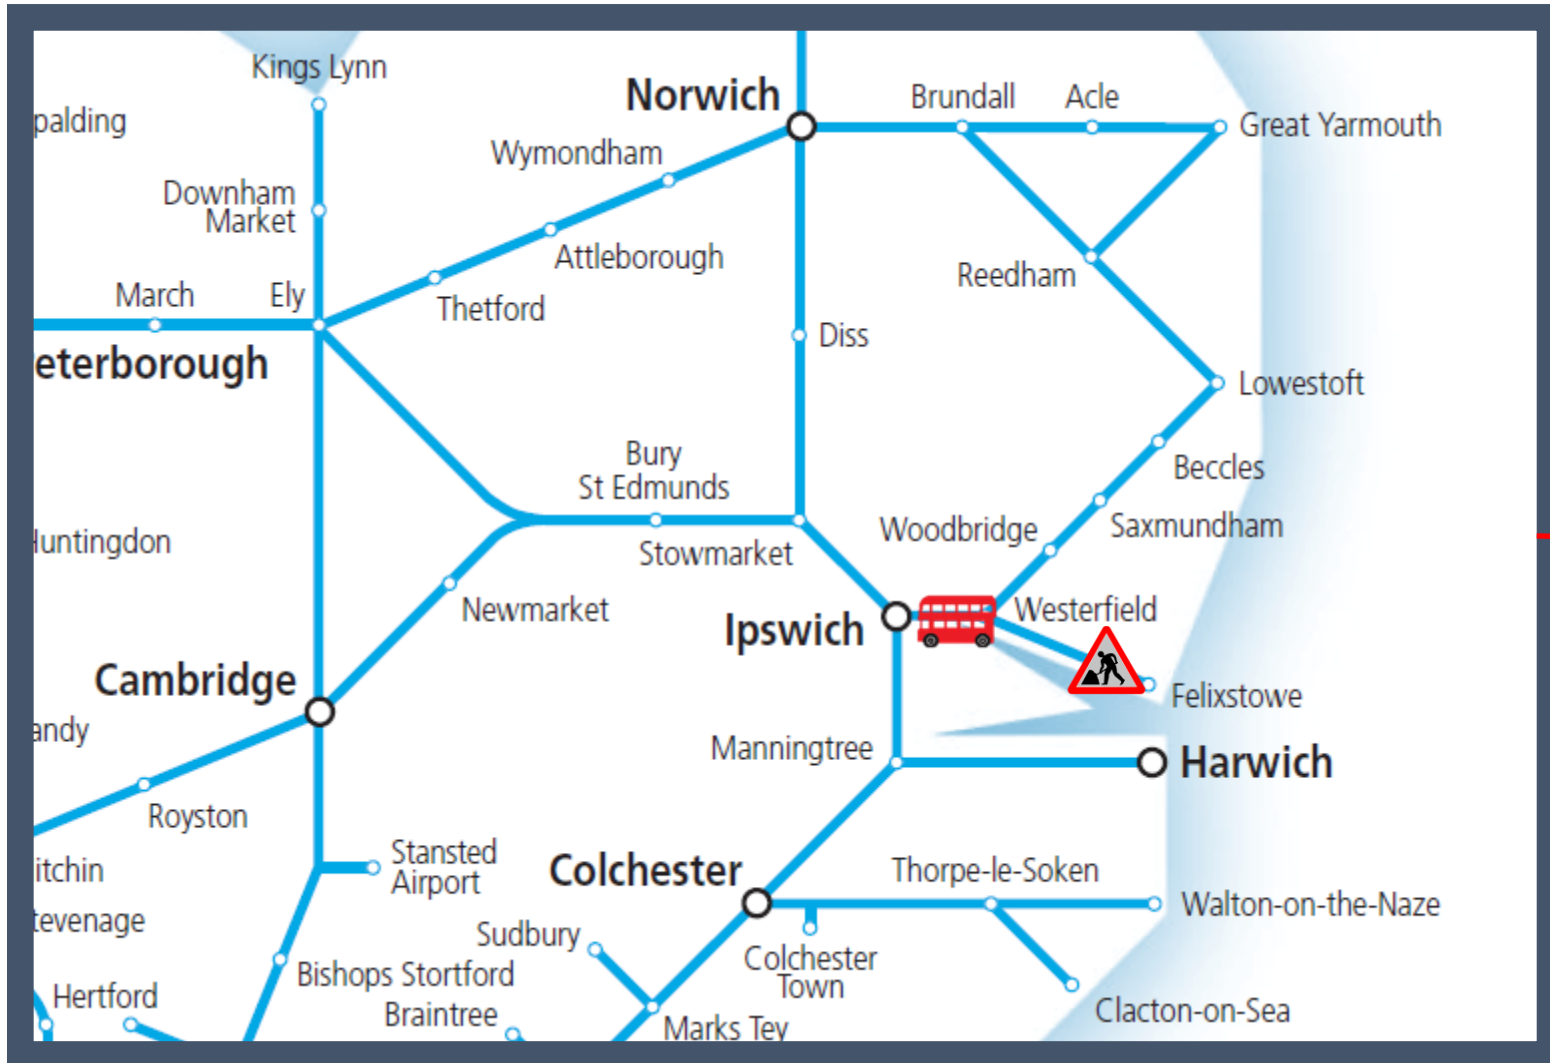

# Amended weekend service due to major engineering work between Ipswich and Felixstowe

TOC affected: Greater Anglia

**Key:**

	Engineering Works
	Bus Replacement Services