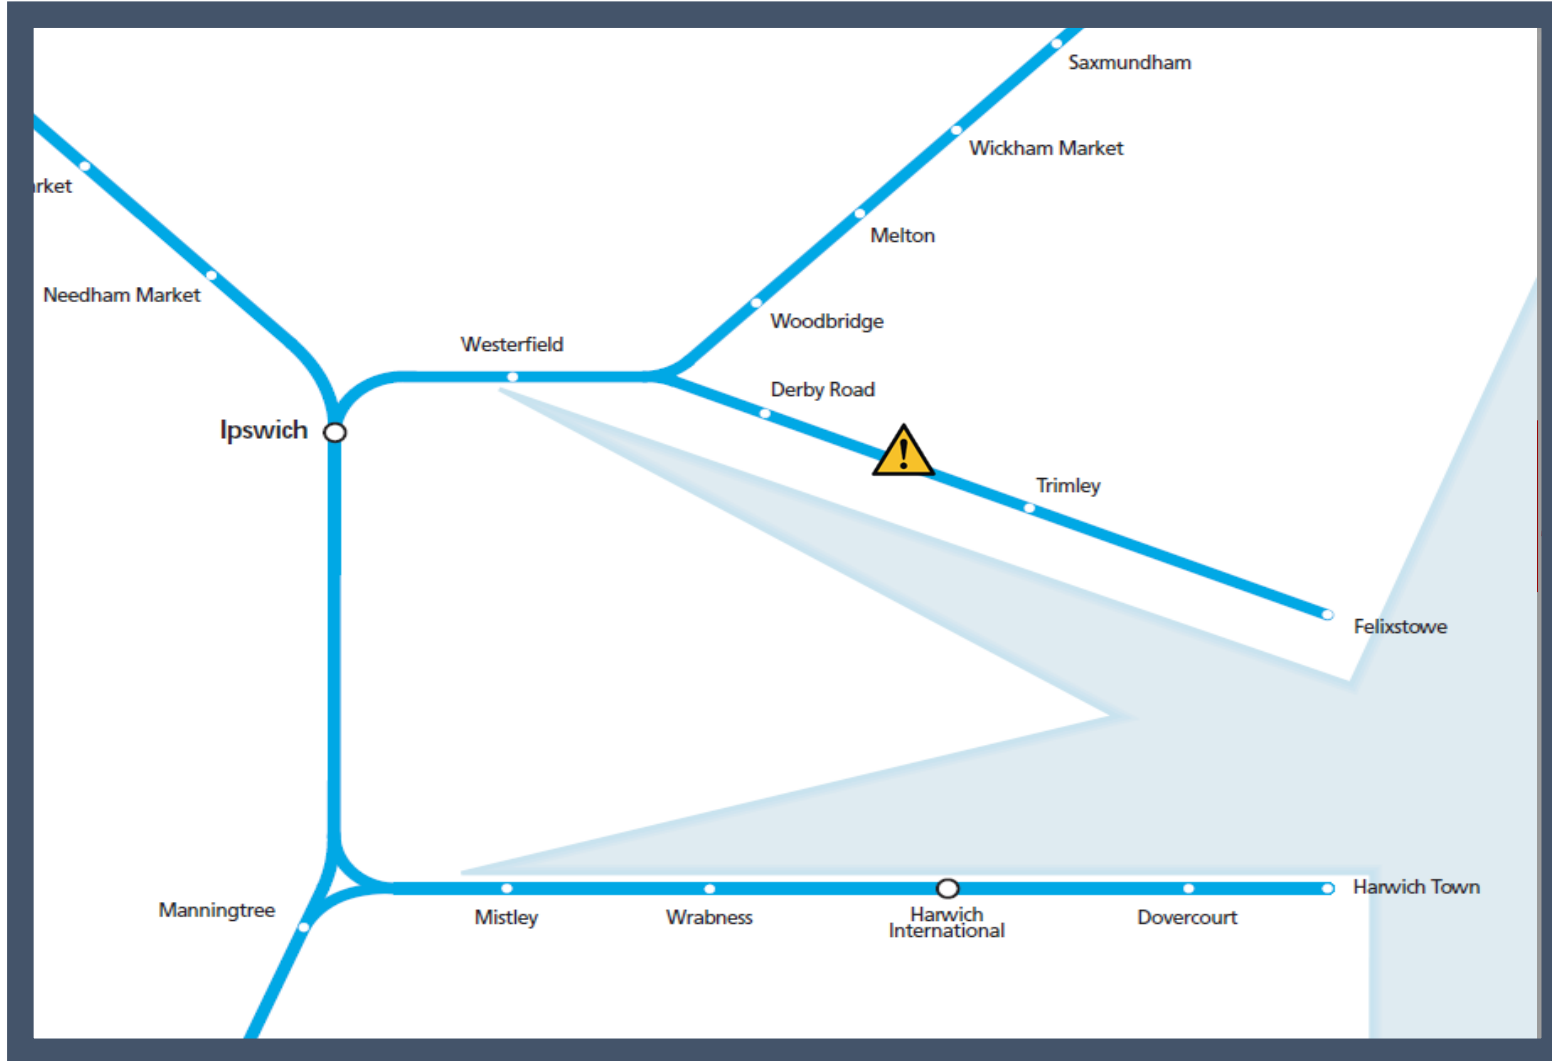

A fault with the signalling system between Ipswich and Felixstowe TOC affected: Greater Anglia

Key:

Disruption