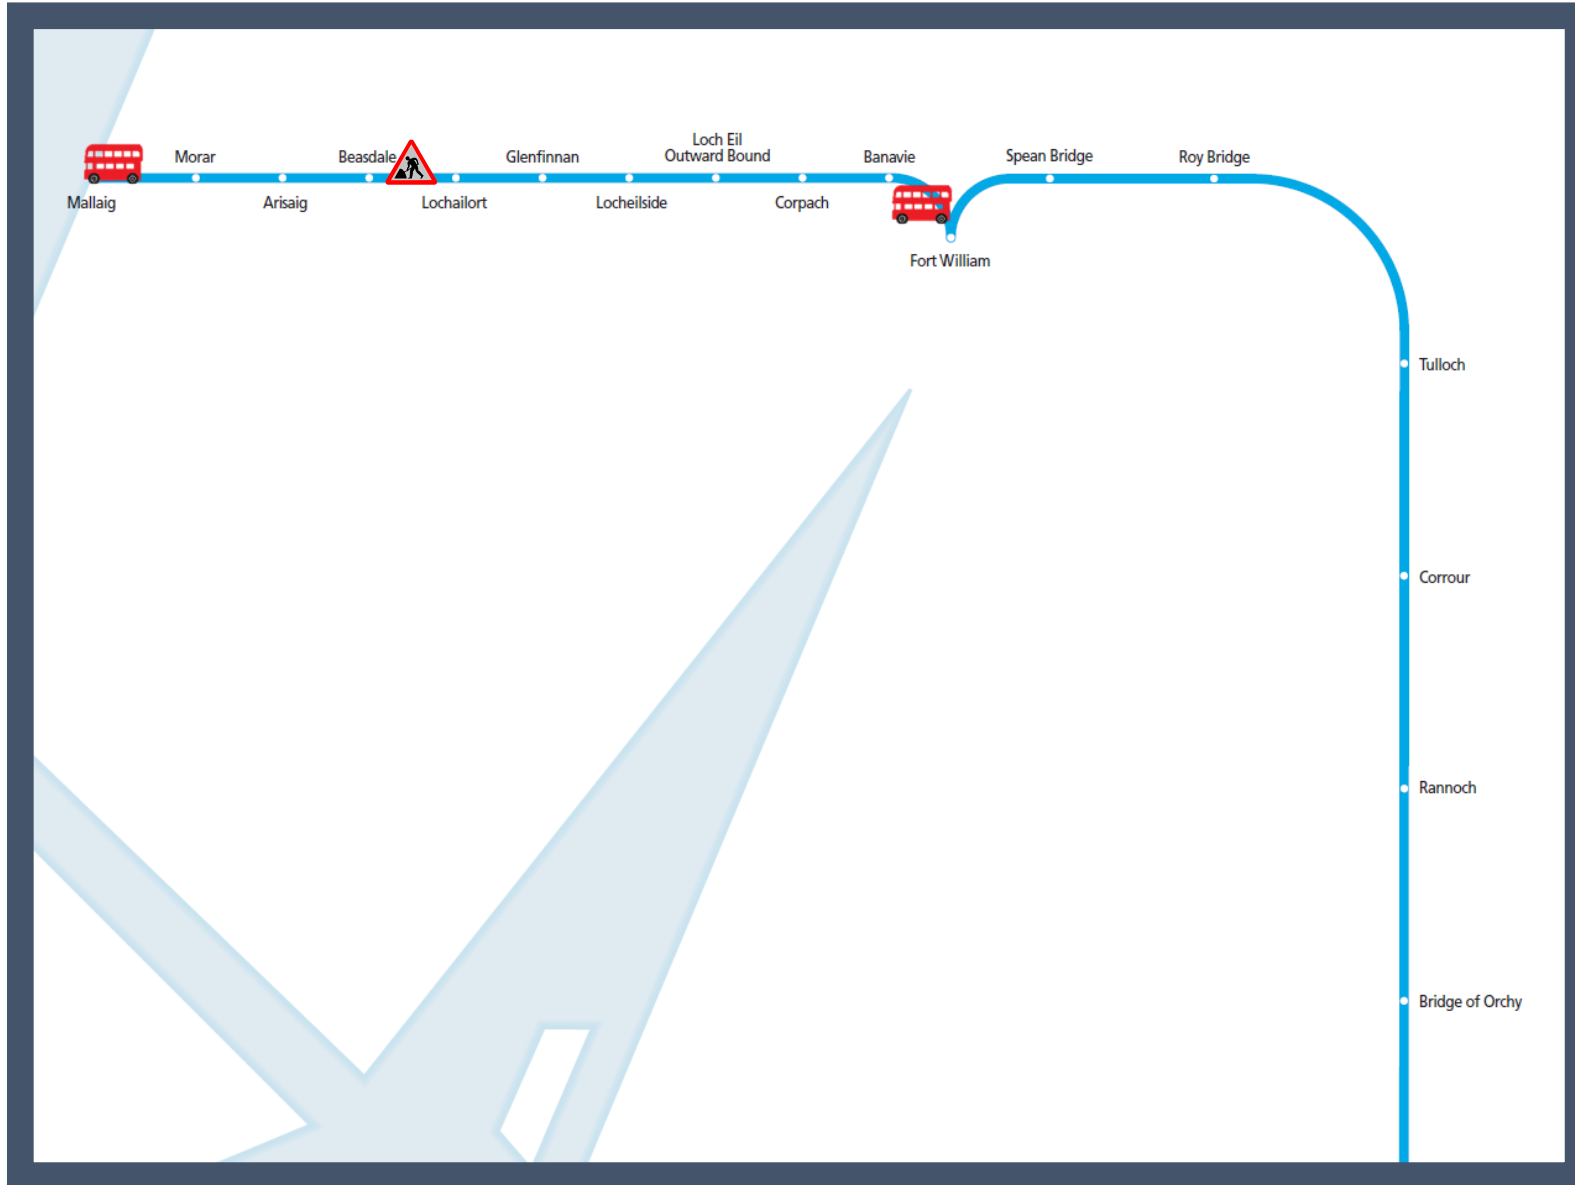

# Buses replace trains between Fort William and Mallaig

TOC affected: ScotRail

Key:

-  Engineering Works
-  Bus Replacement Services