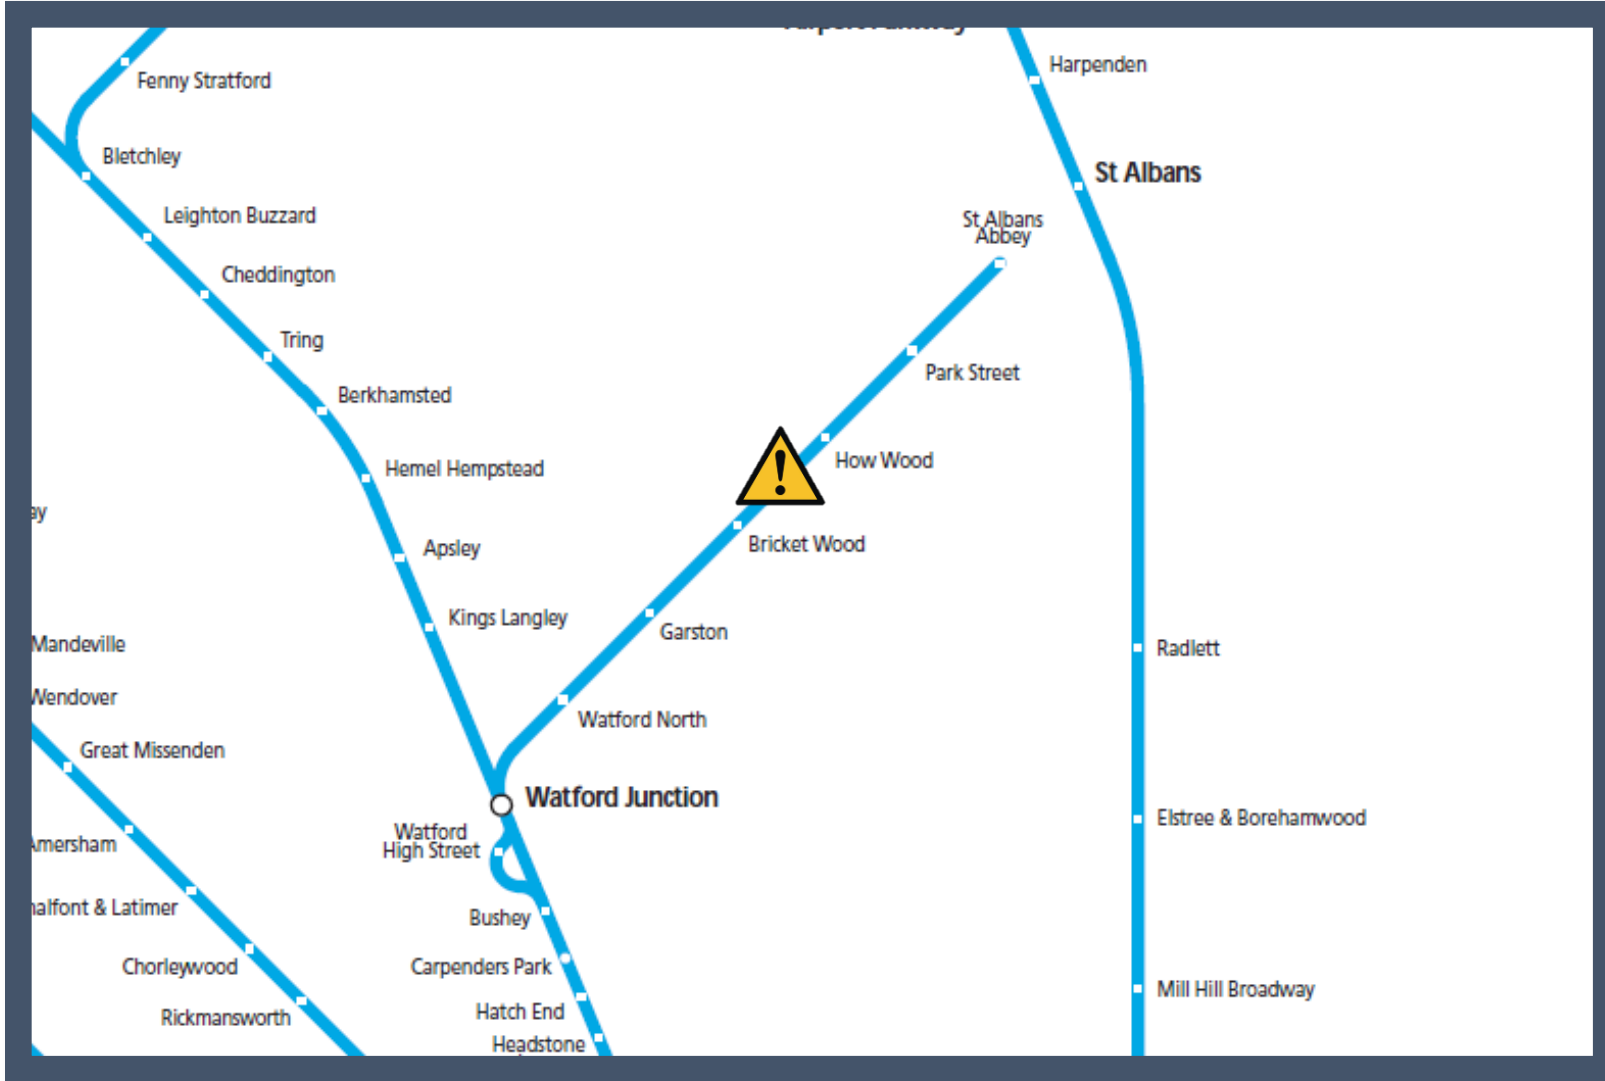

A fault on a train between Watford Junction and St Albans Abbey TOC affected: London Northwestern Railway

Key:

Disruption