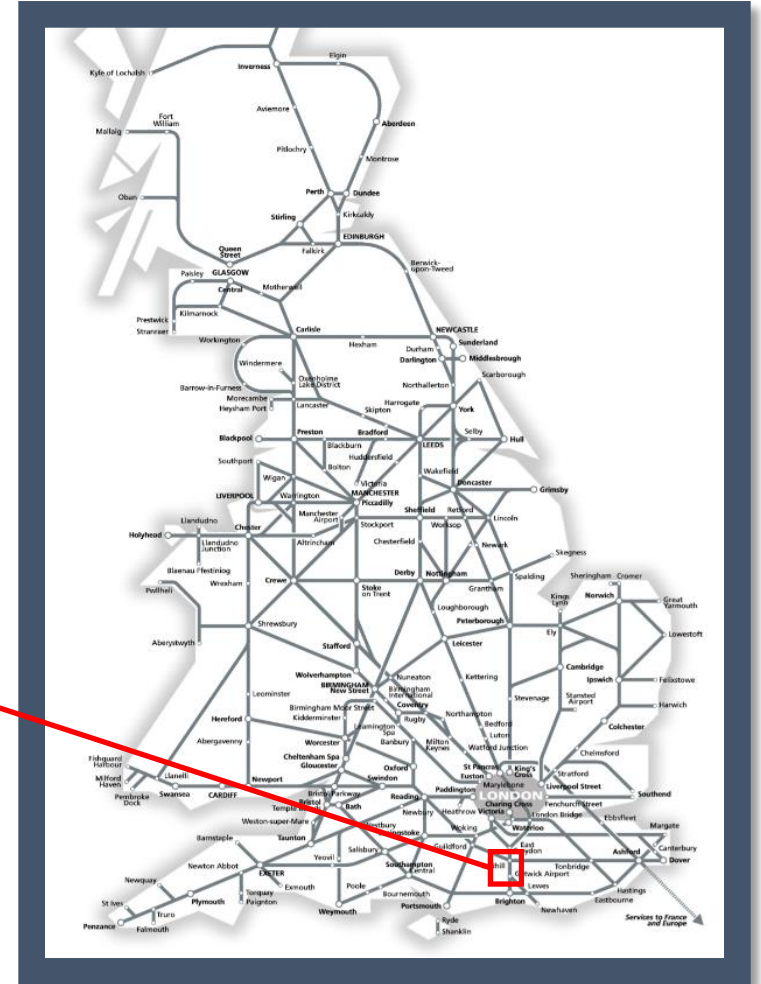

Reduced Gatwick Express service

TOC affected: Gatwick Express

Key:

Engineering Works