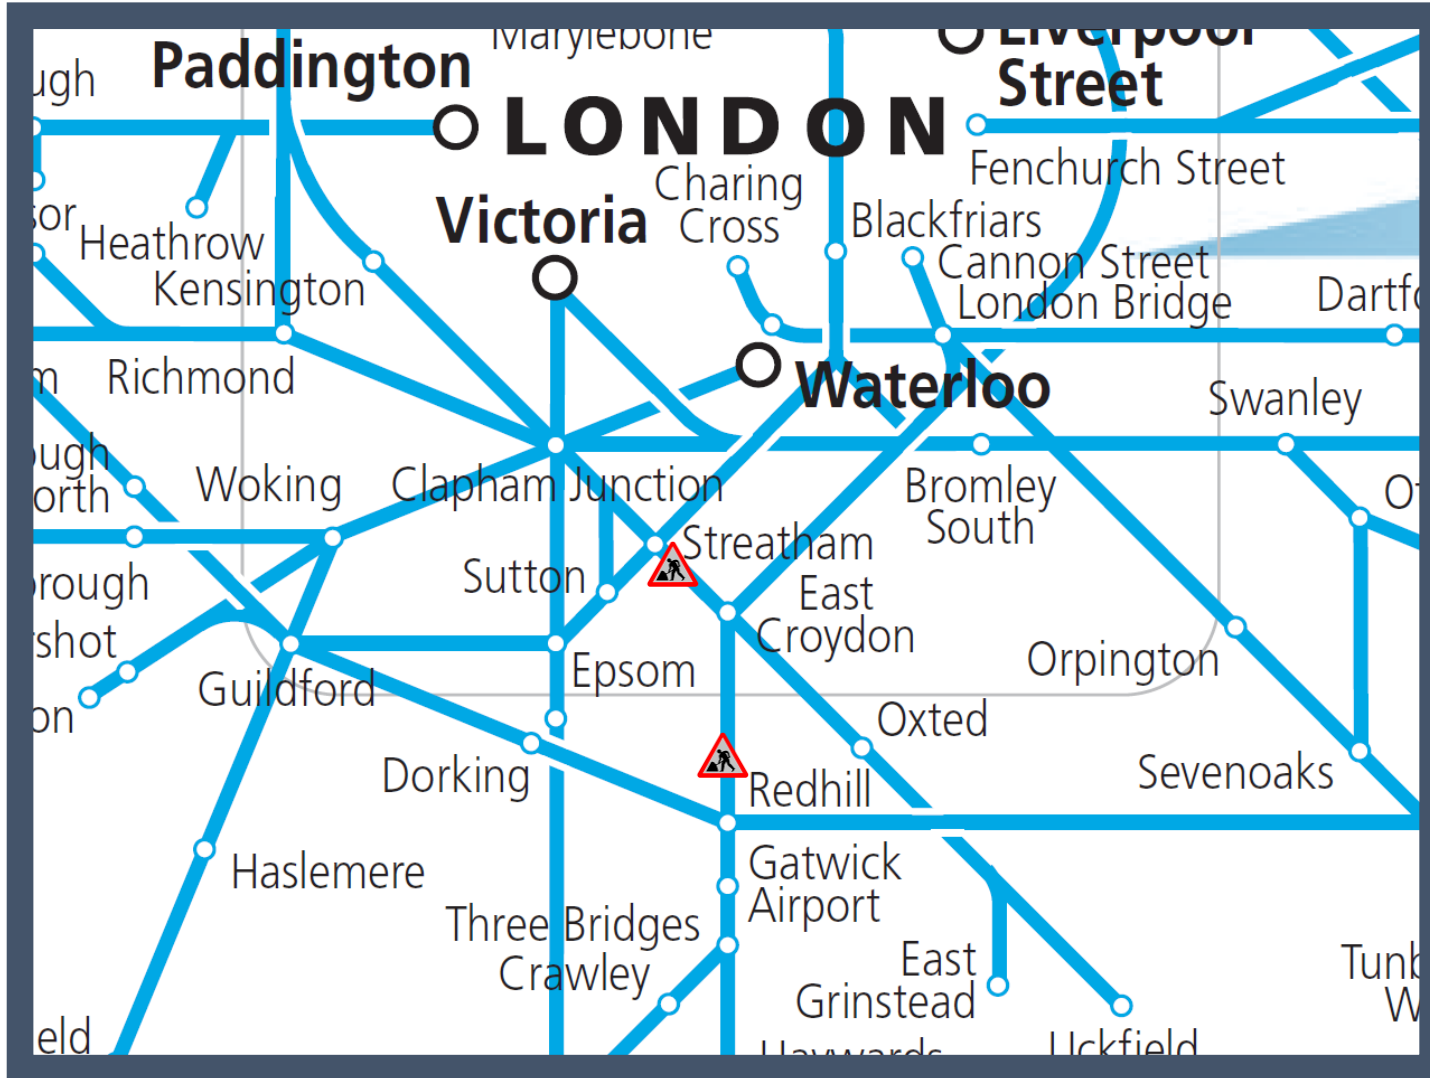

Amended Gatwick Express services

TOC affected: Gatwick Express

Key:

Engineering Works