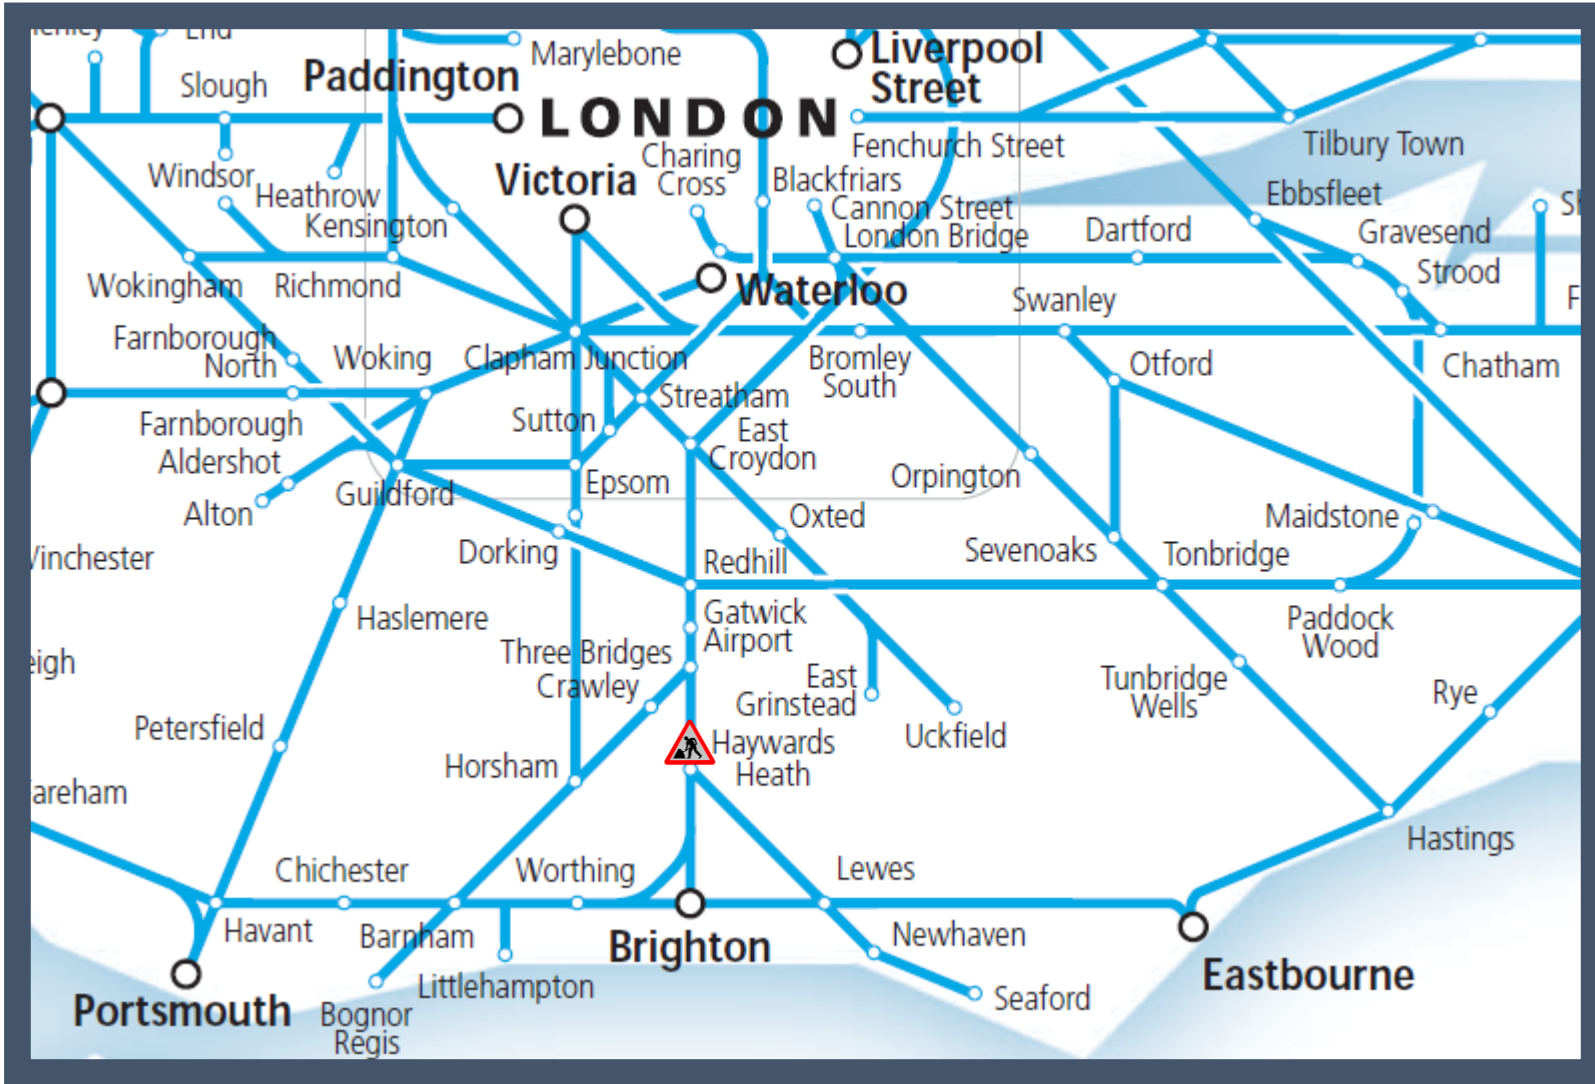

# Reduced Gatwick Express service

TOC affected: Gatwick Express

Key:

Engineering Works