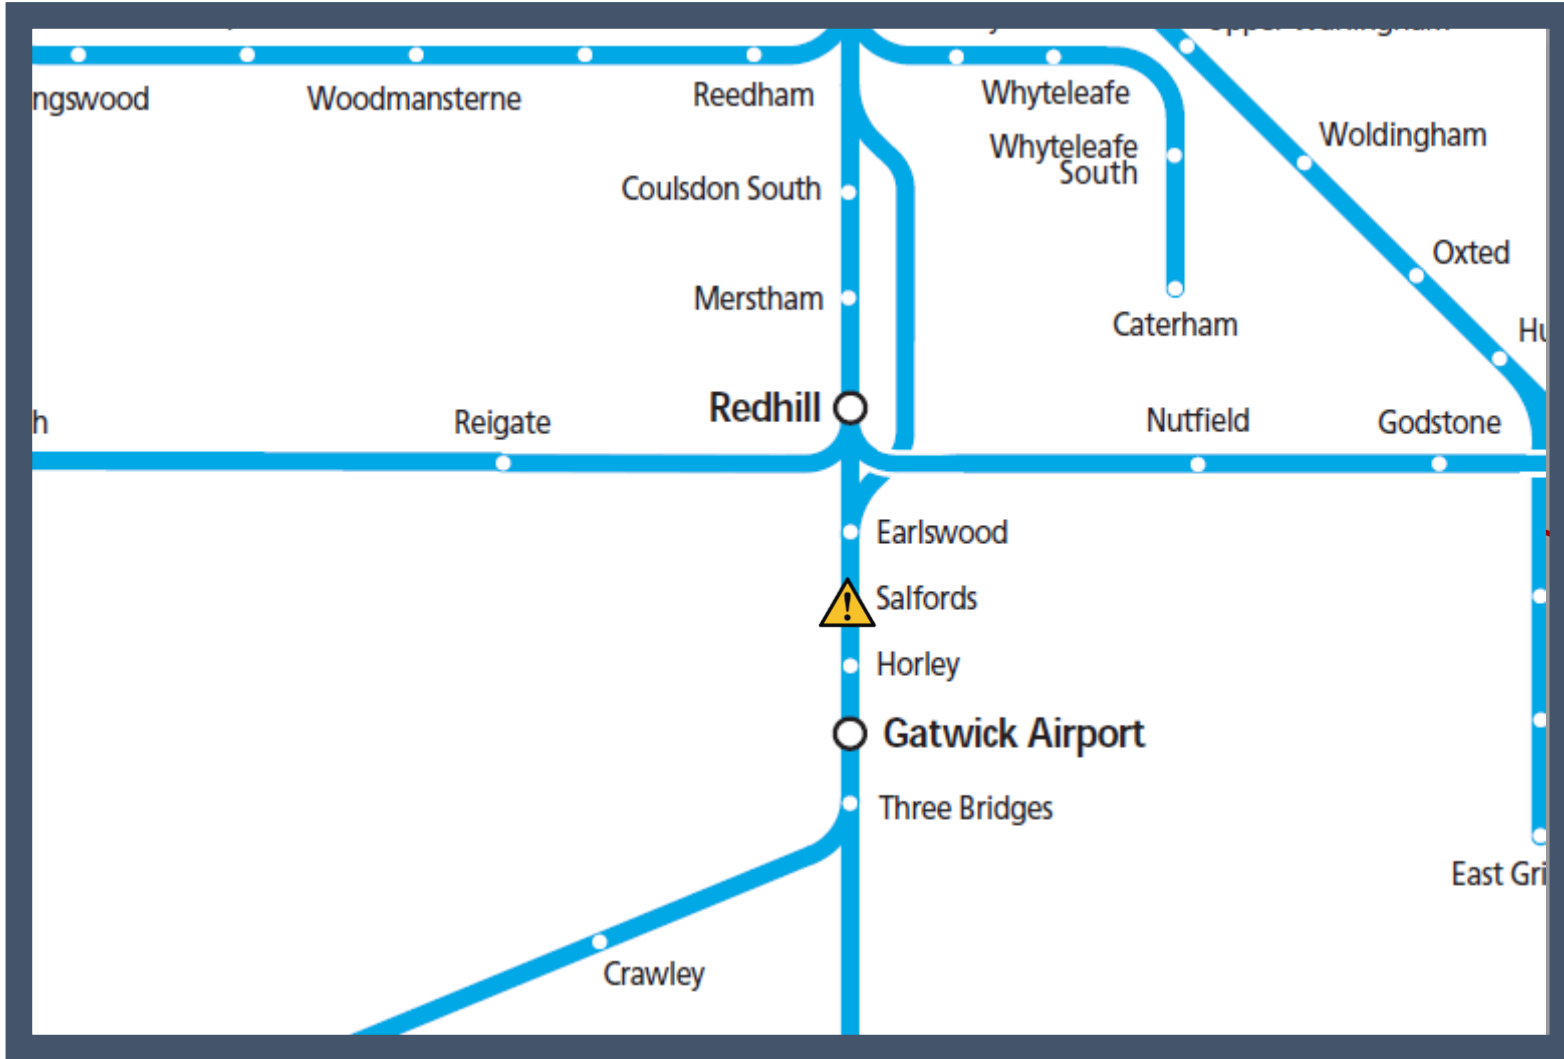

Engineering work is taking place between Redhill and Gatwick Airport

TOCs affected: Southern, Thameslink

Key:

Disruption