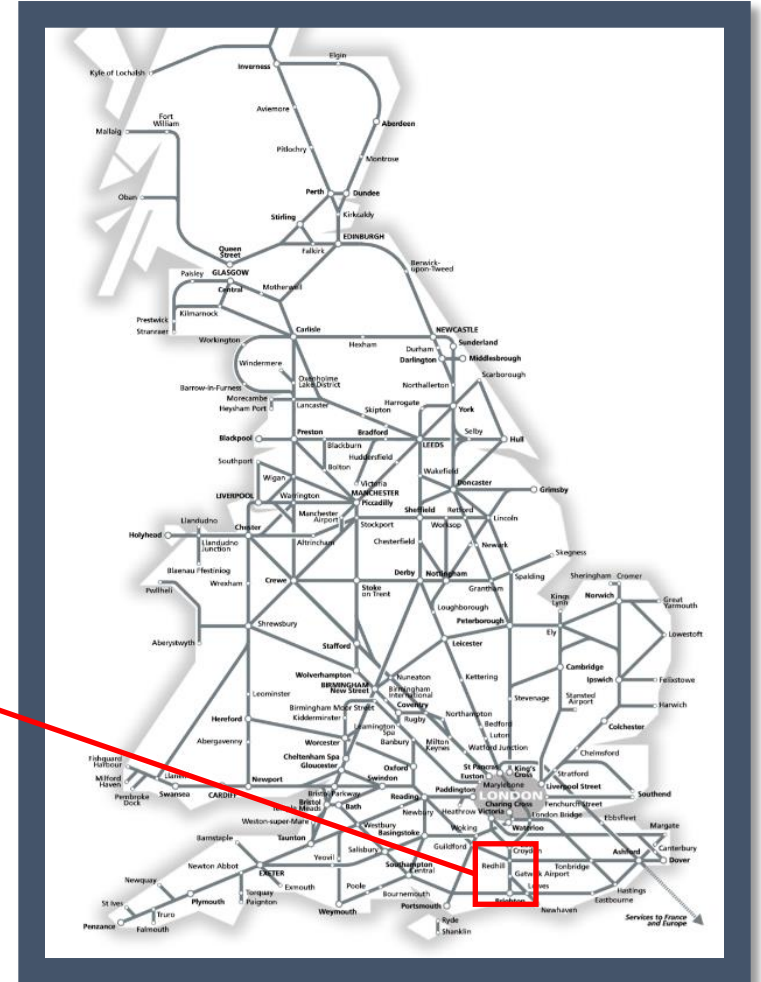

Engineering work is taking place between Redhill and Gatwick Airport

TOCs affected: Southern, Thameslink

Key:

Disruption