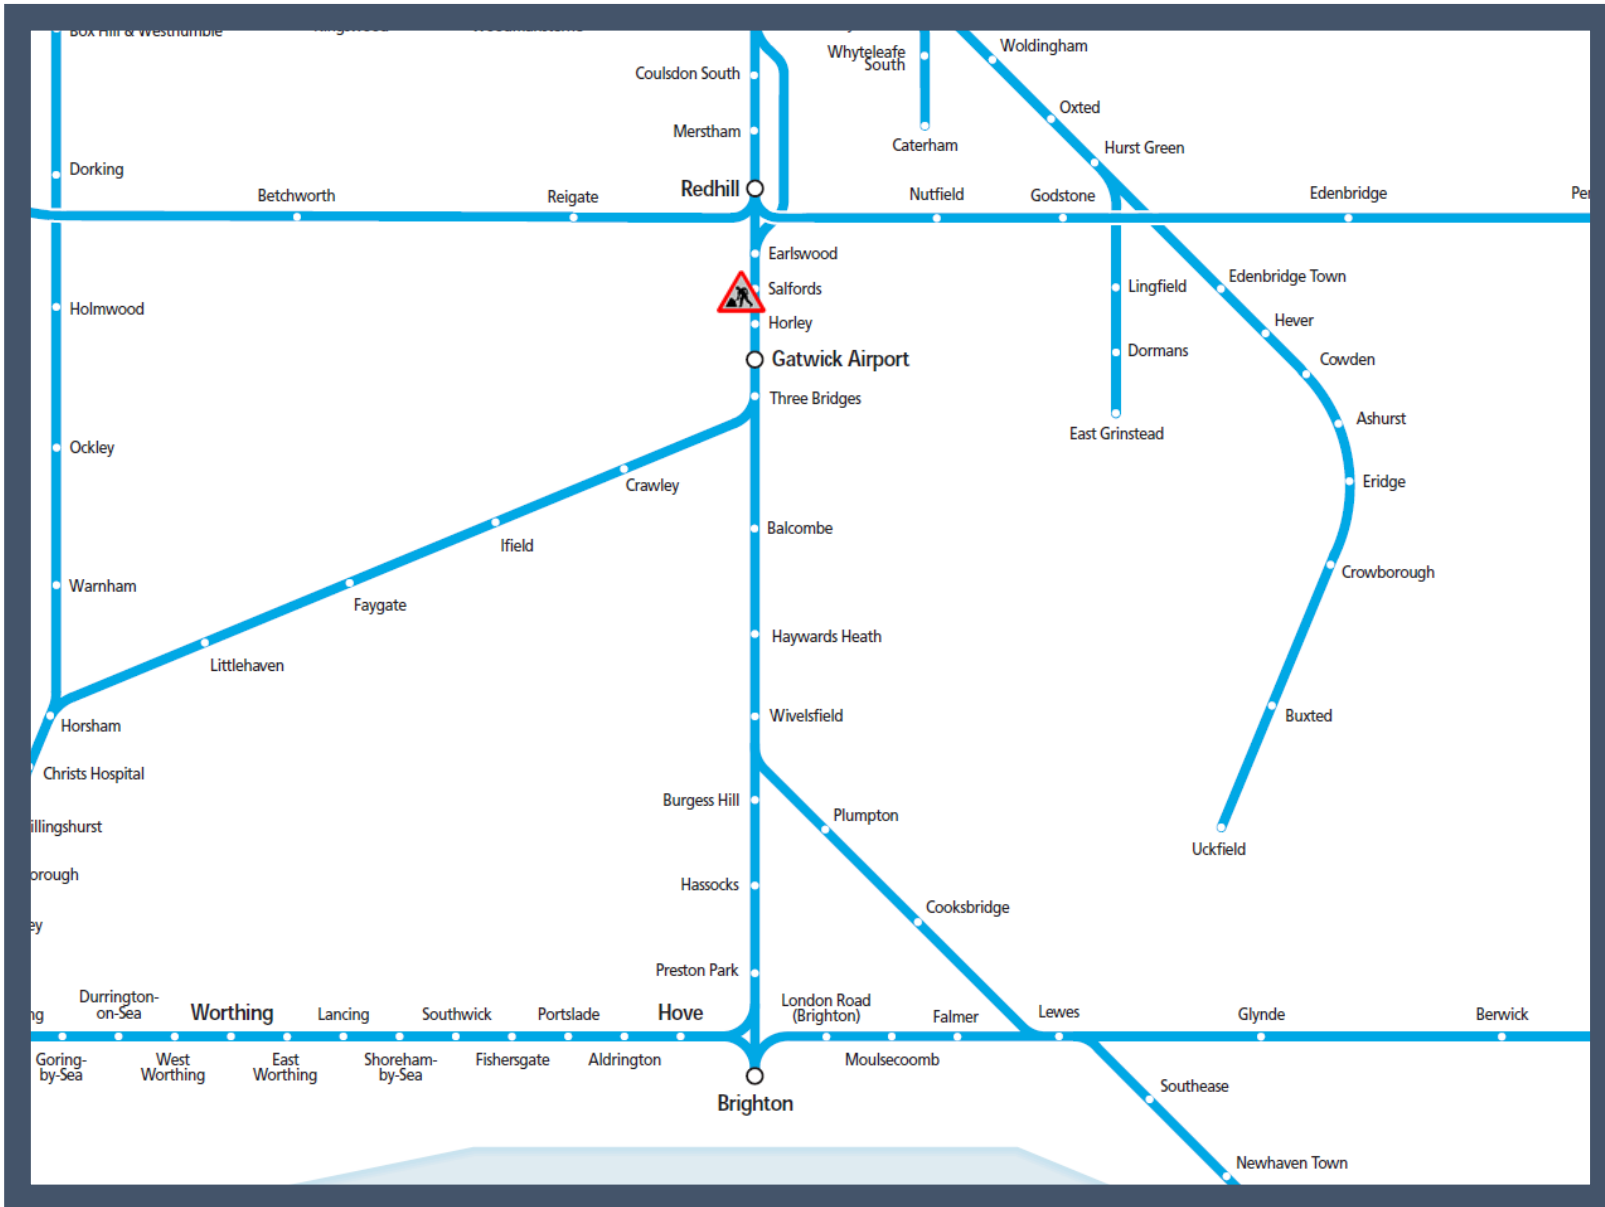

Amended service between Redhill and Gatwick Airport

TOCs affected: Gatwick Express, Great Western Railway, Southern, Thameslink

Key:

Engineering Works