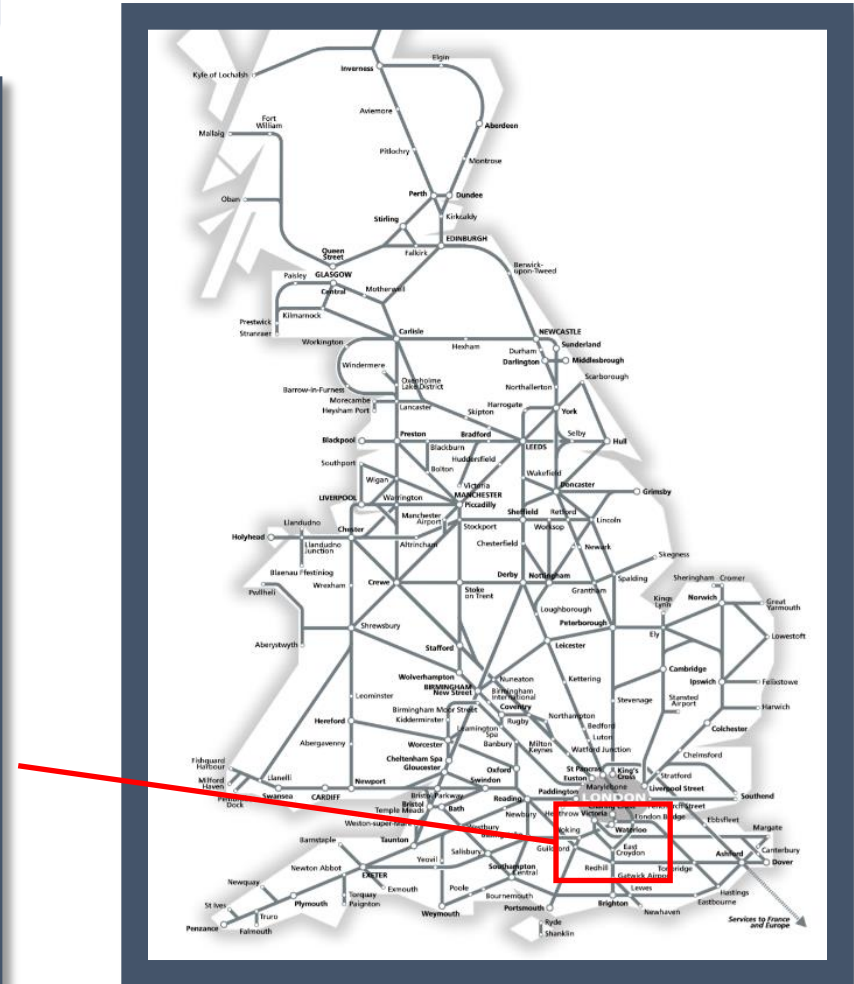

# Amended service between London Victoria and Gatwick Airport

## TOC affected: Gatwick Airport

**Key:**

	Engineering Works
	Bus Replacement Services