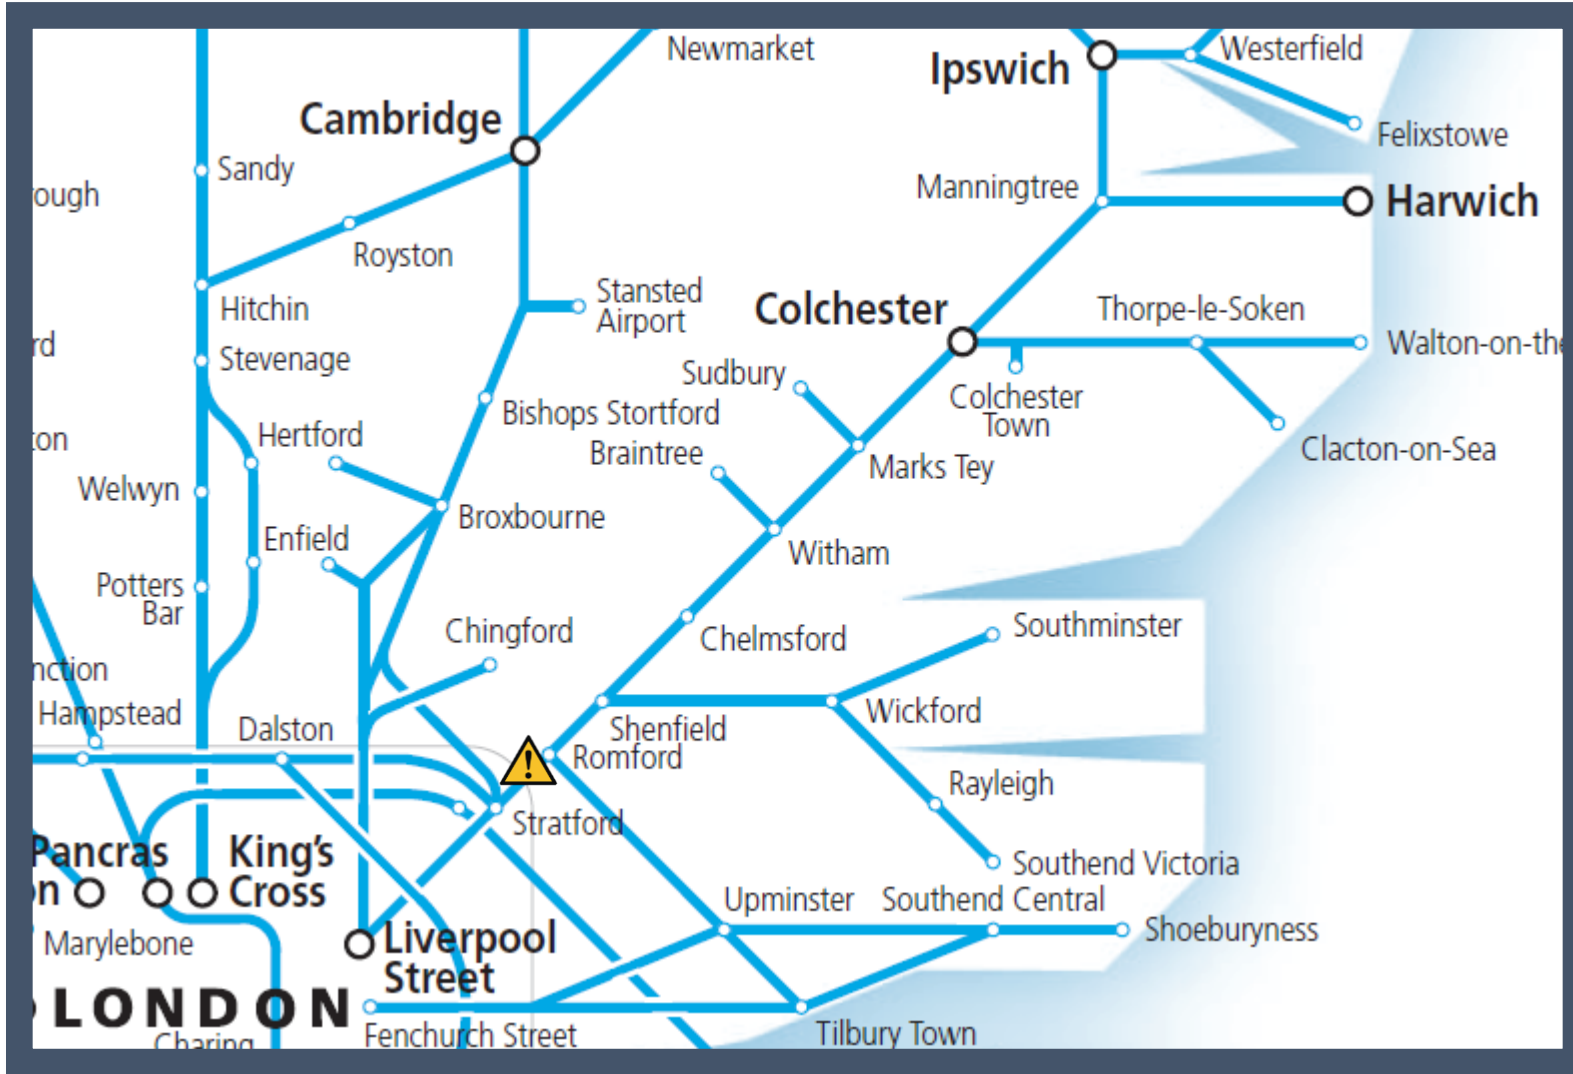

A points failure between Goodmayes and Seven Kings

TOCs affected: Greater Anglia, TfL Rail

Key:

Disruption