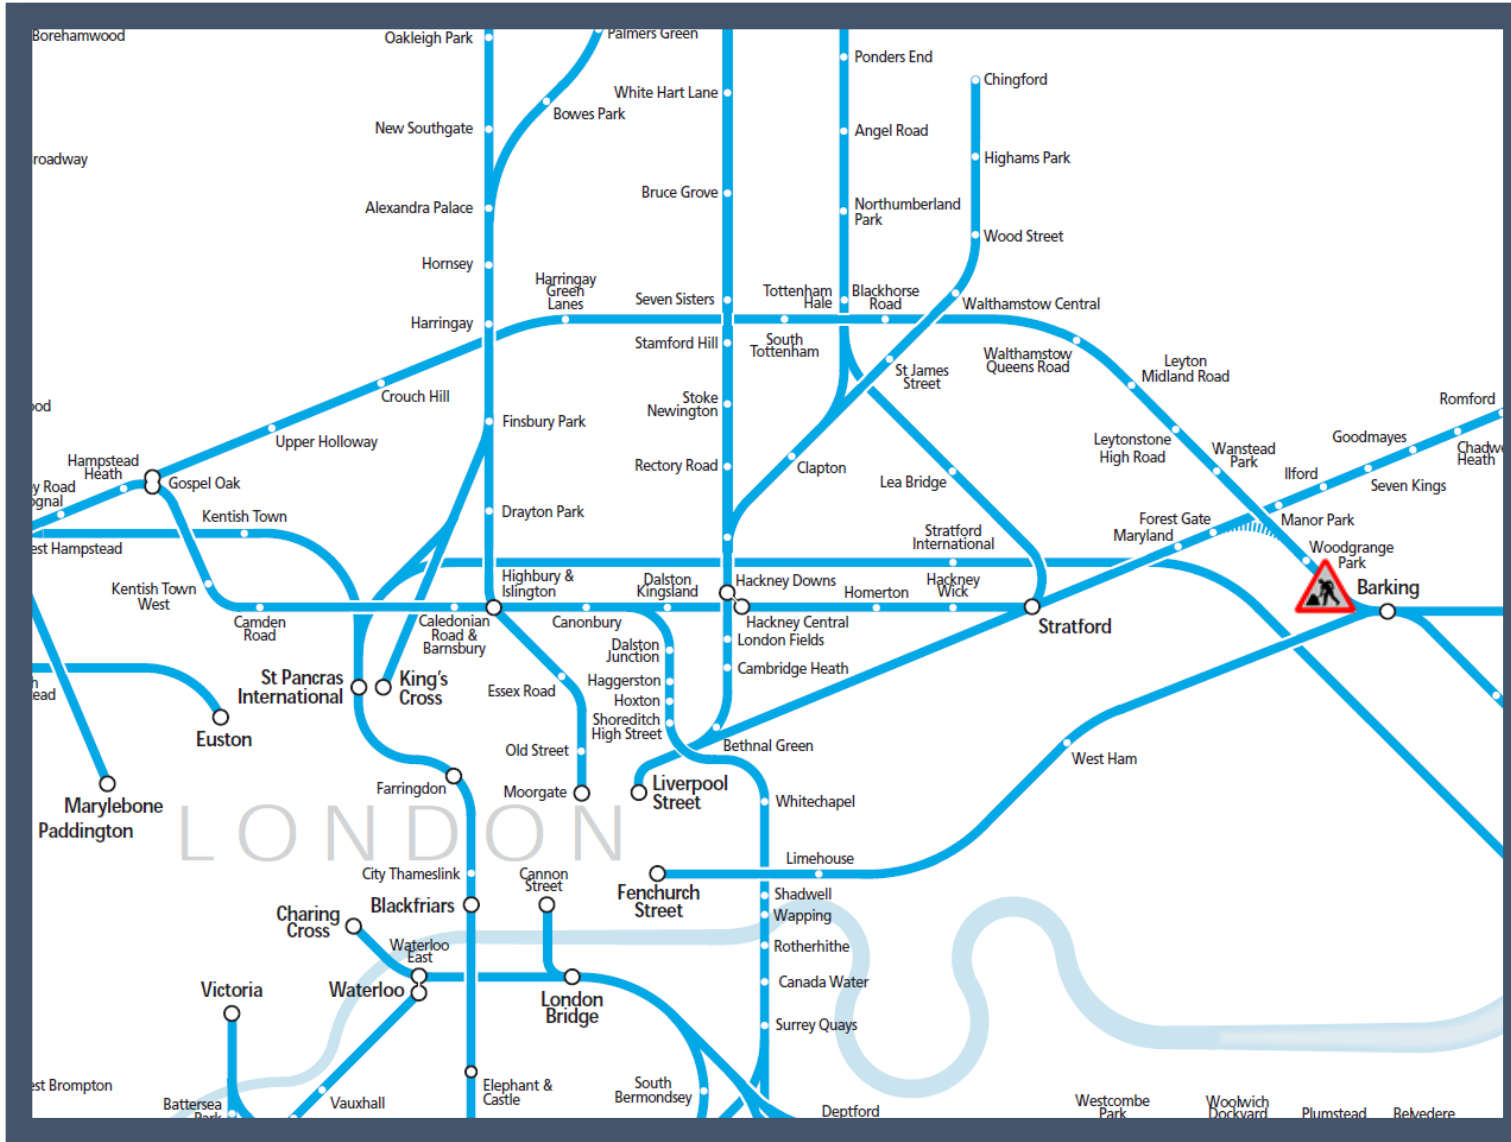

Amended service between Gospel Oak and Barking

TOC affected: London Overground

Key:

Engineering Works