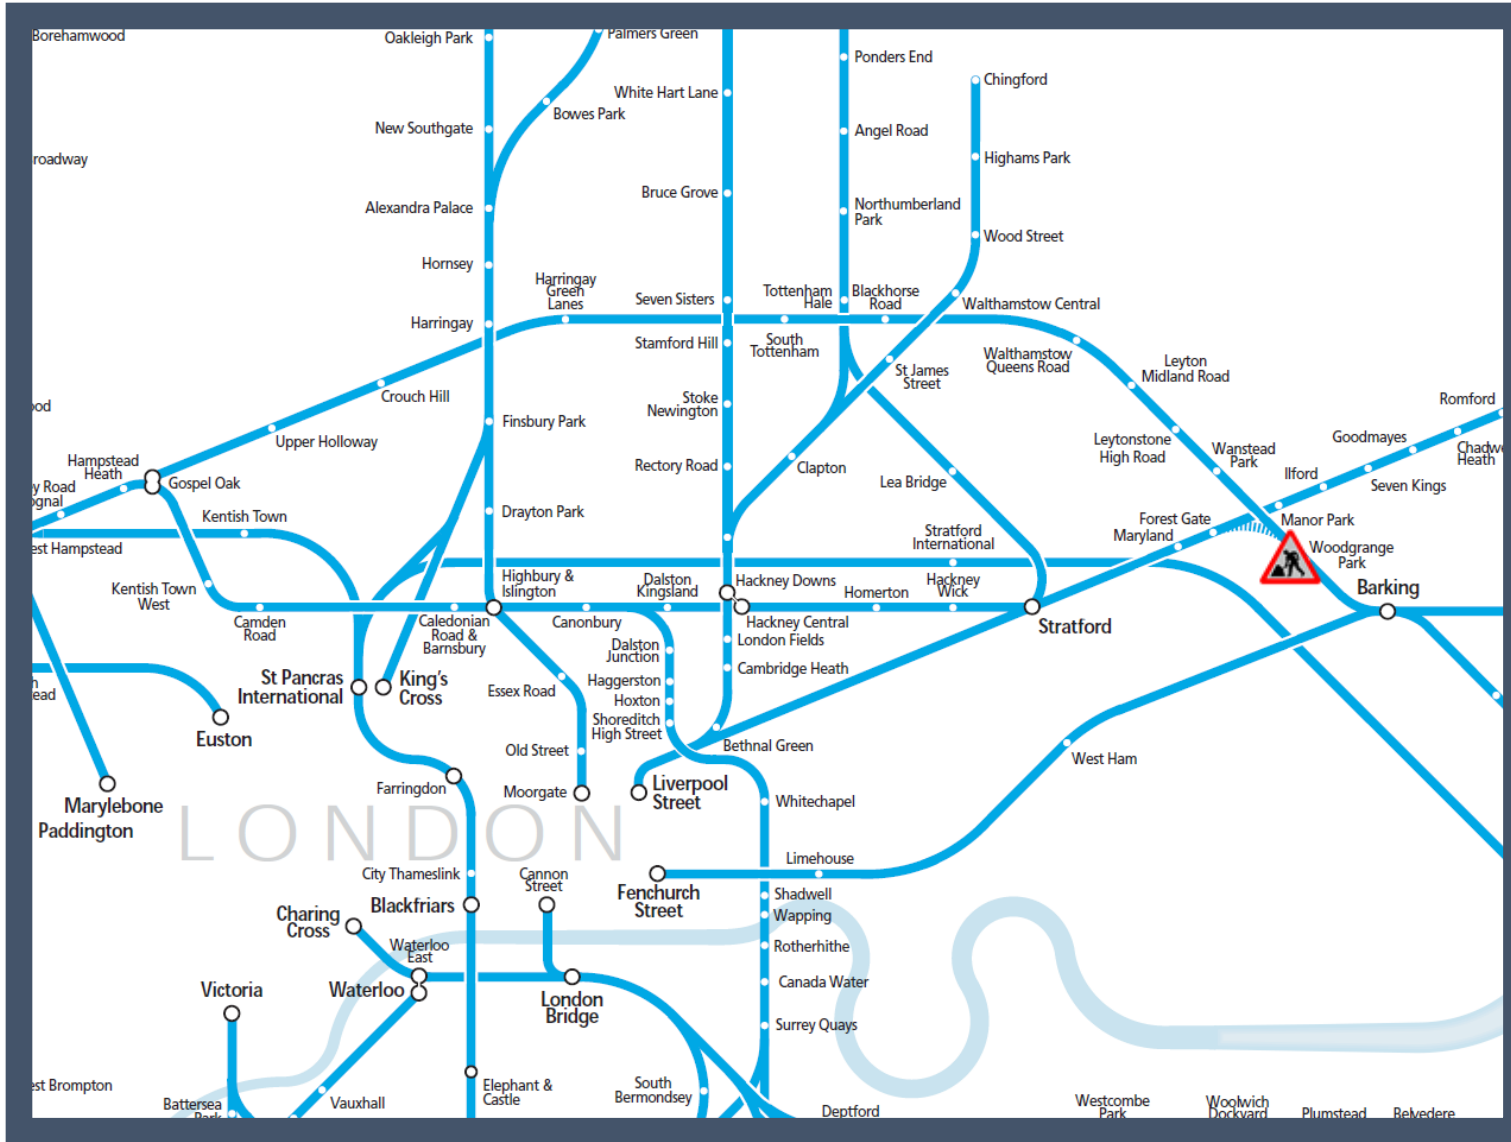

Amended service between Gospel Oak and Barking

TOC affected: London Overground

Key:

Engineering Works