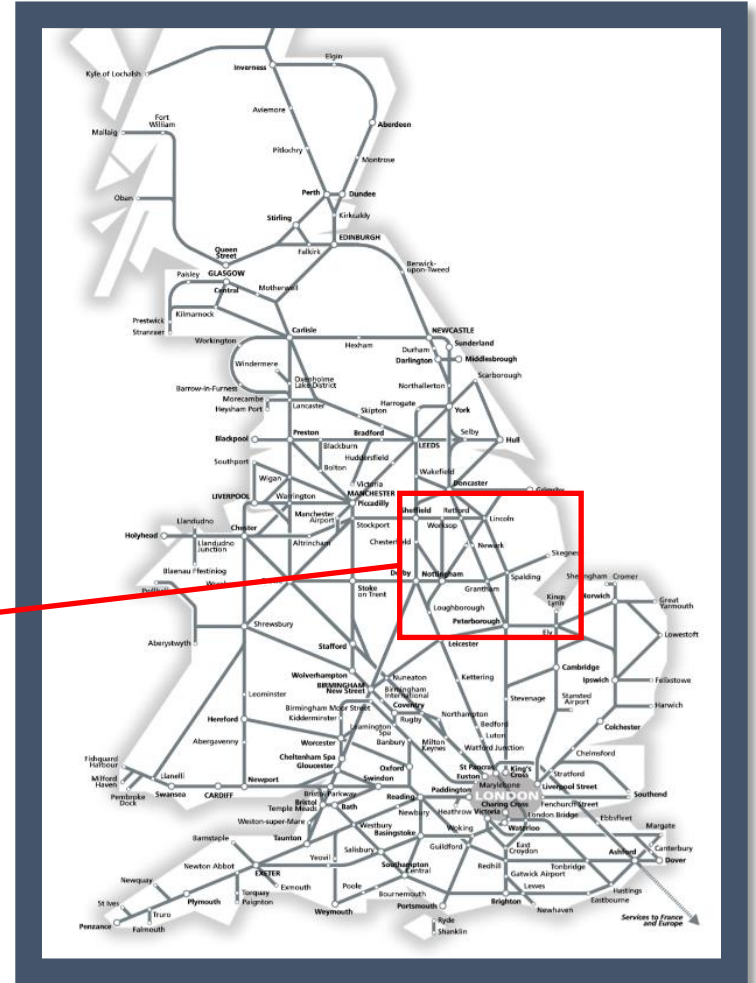

Buses replace trains between Grantham and Sleaford

TOC affected: East Midlands Trains

Key:

Engineering Works

Bus Replacement Services