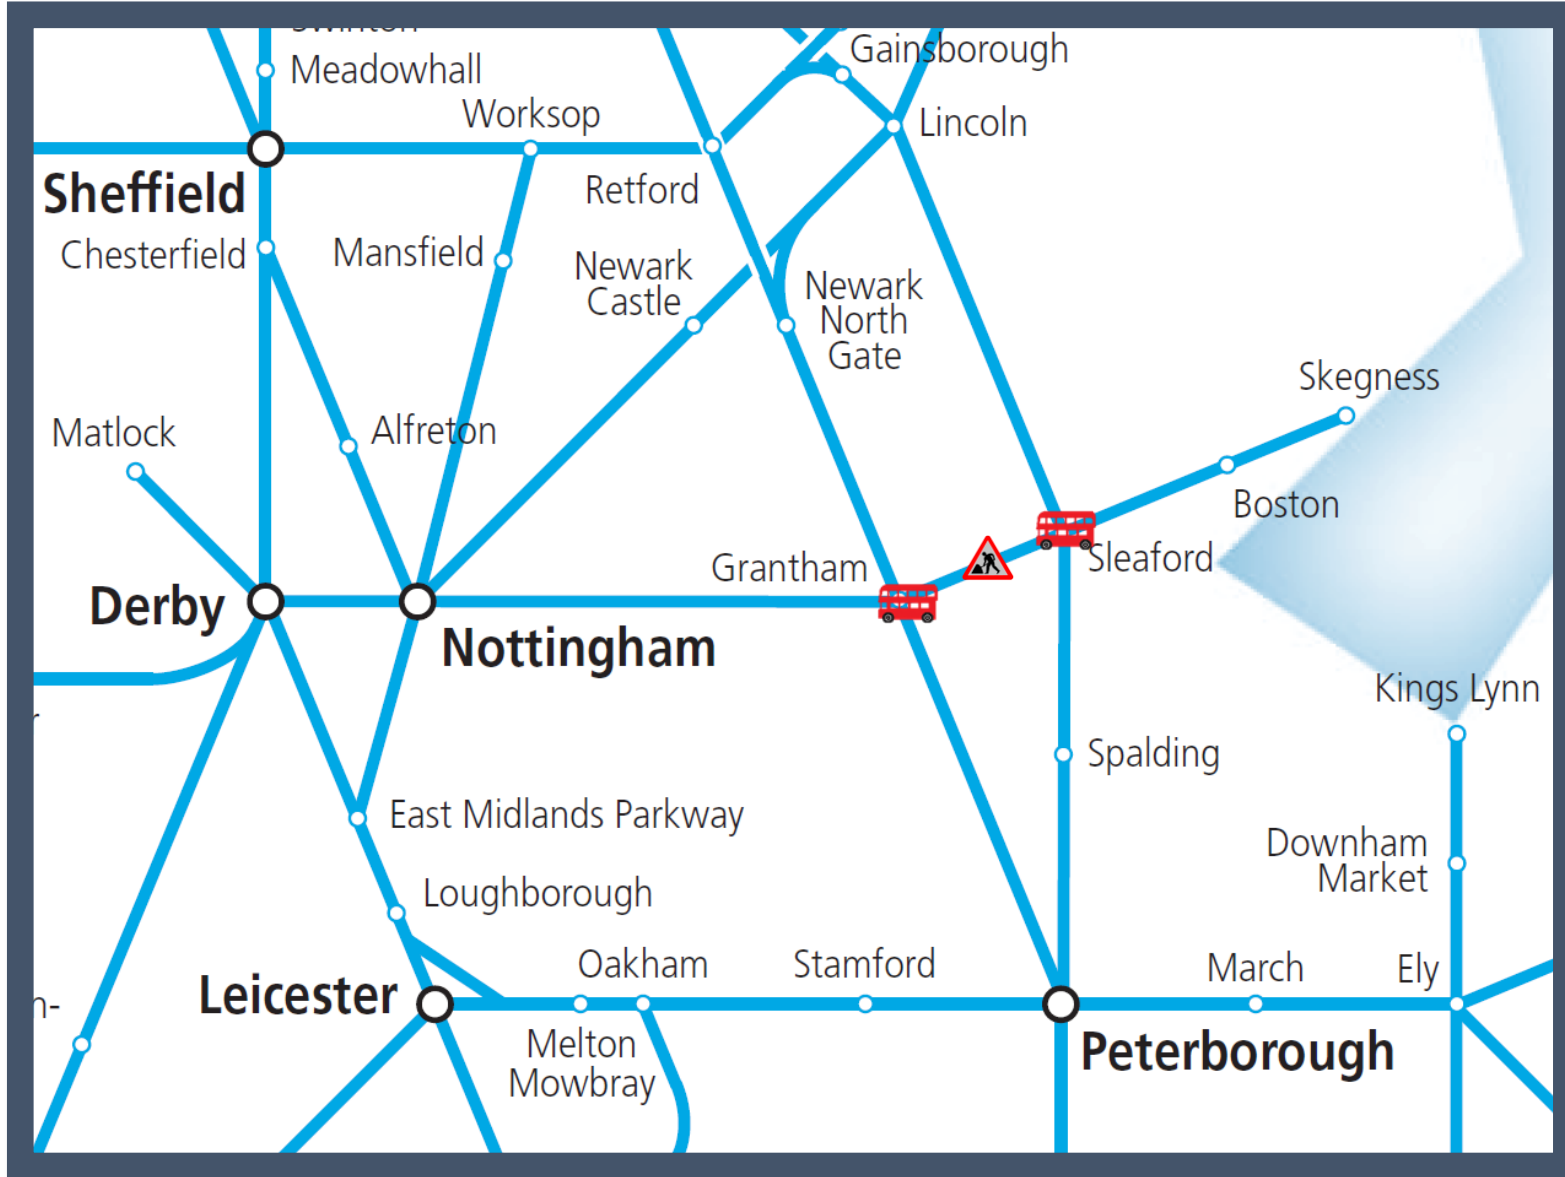

Buses replace trains between Grantham and Sleaford

TOC affected: East Midlands Trains

Key:

Engineering Works

Bus Replacement Services