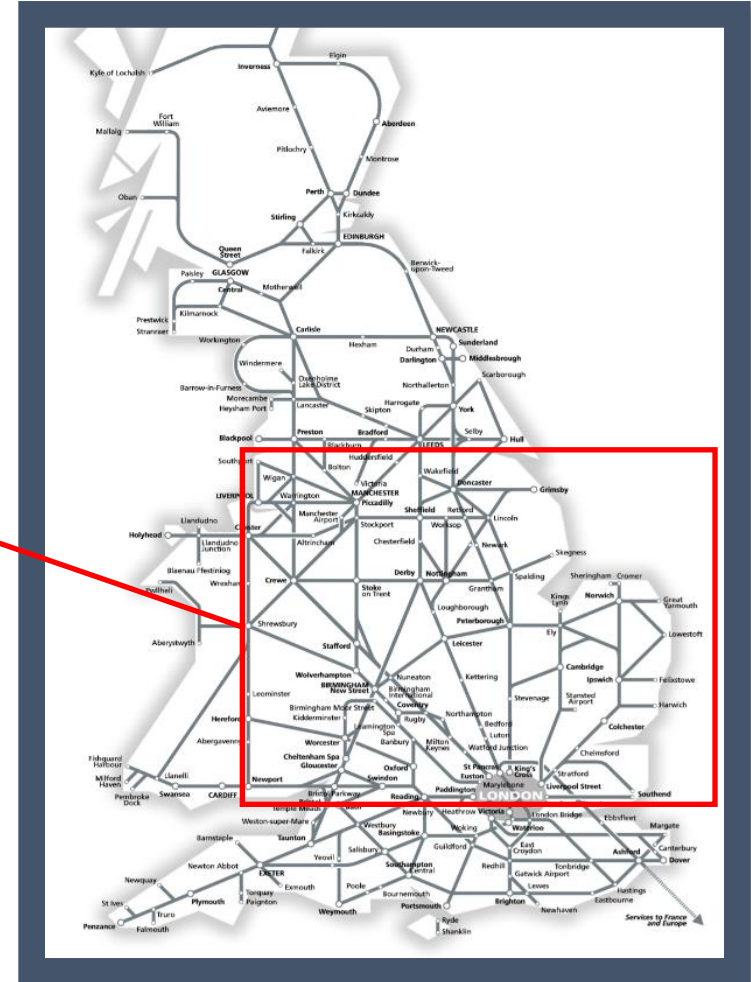

# Damage to the overhead electric wires near Grantham

TOCs affected: Grand Central, Hull Trains, Virgin Trains East Coast

Key:

	Disruption
---	------------