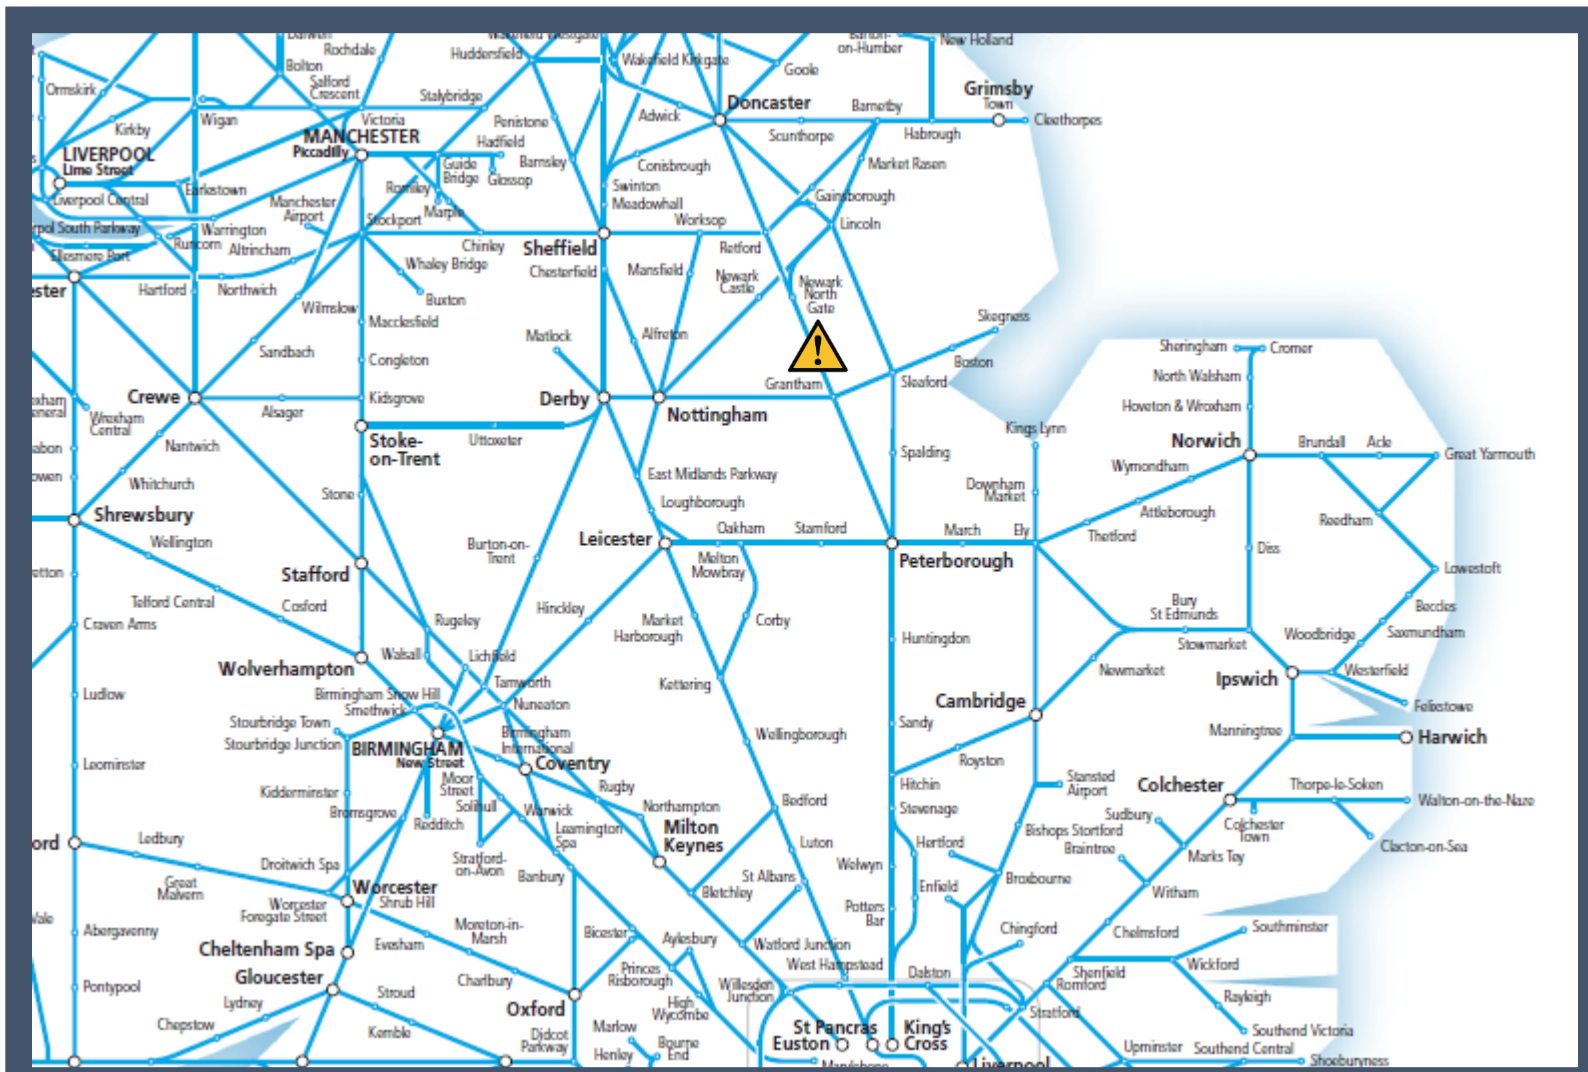

# Damage to the overhead electric wires near Grantham

TOCs affected: Grand Central, Hull Trains, Virgin Trains East Coast

Key:

	Disruption
---	------------