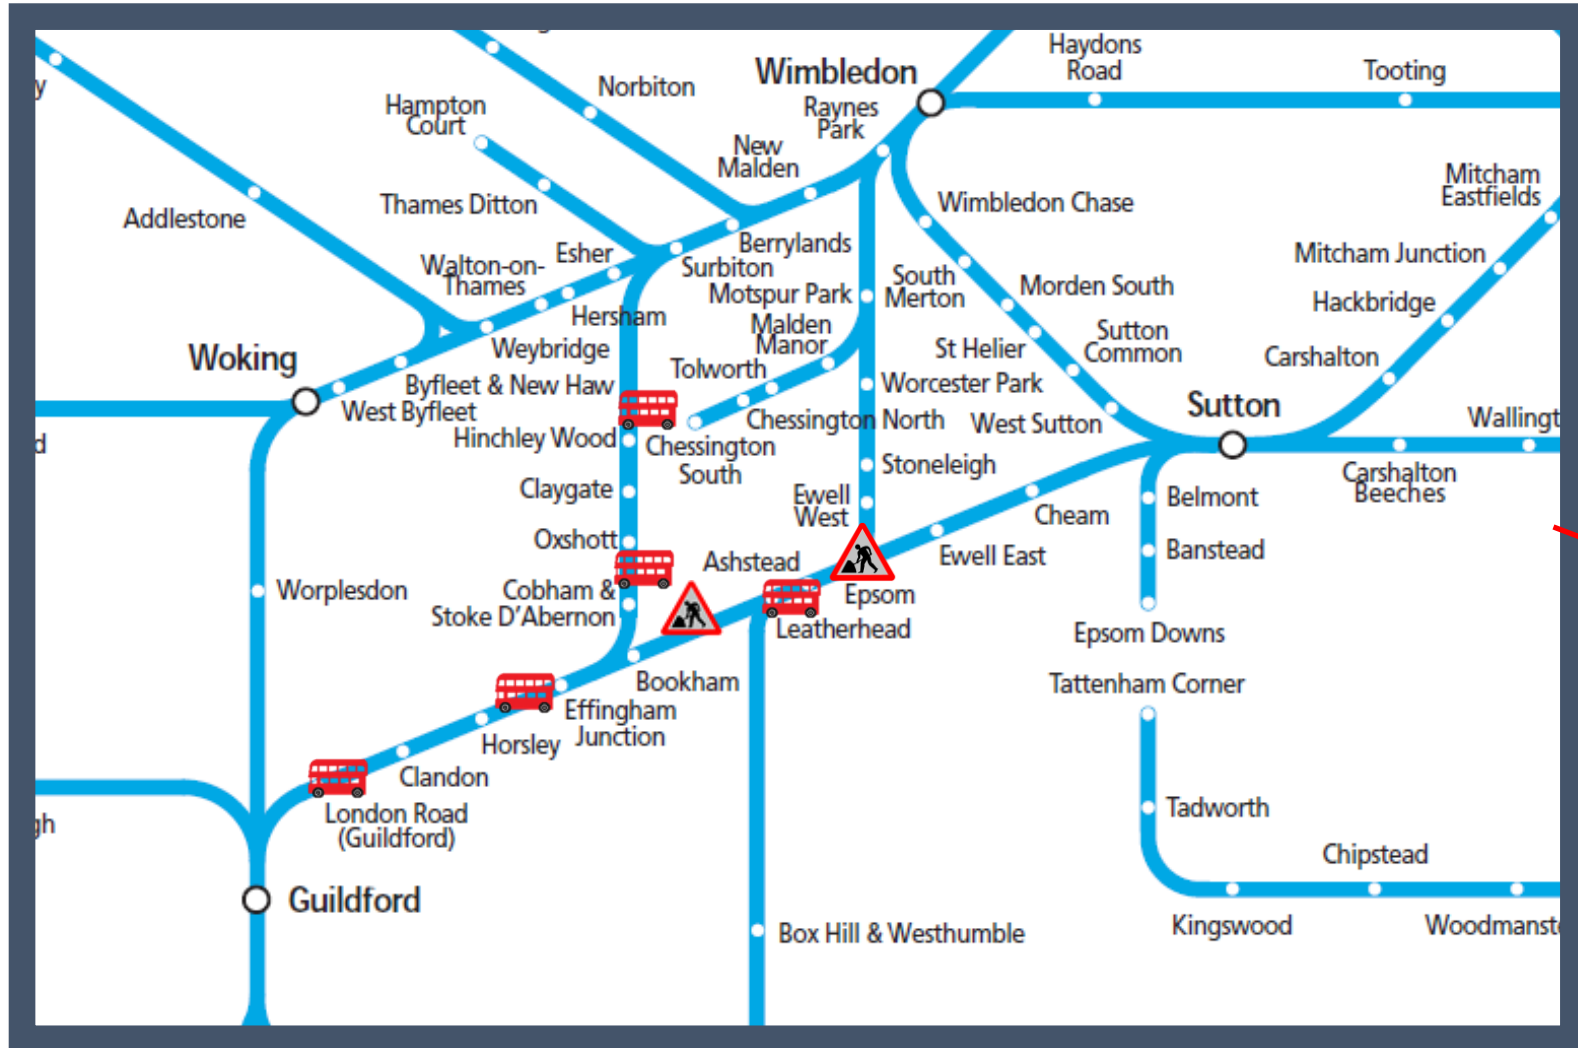

Amended service between London Waterloo and Guildford

TOC affected: South Western Railway

Key:

Engineering Works