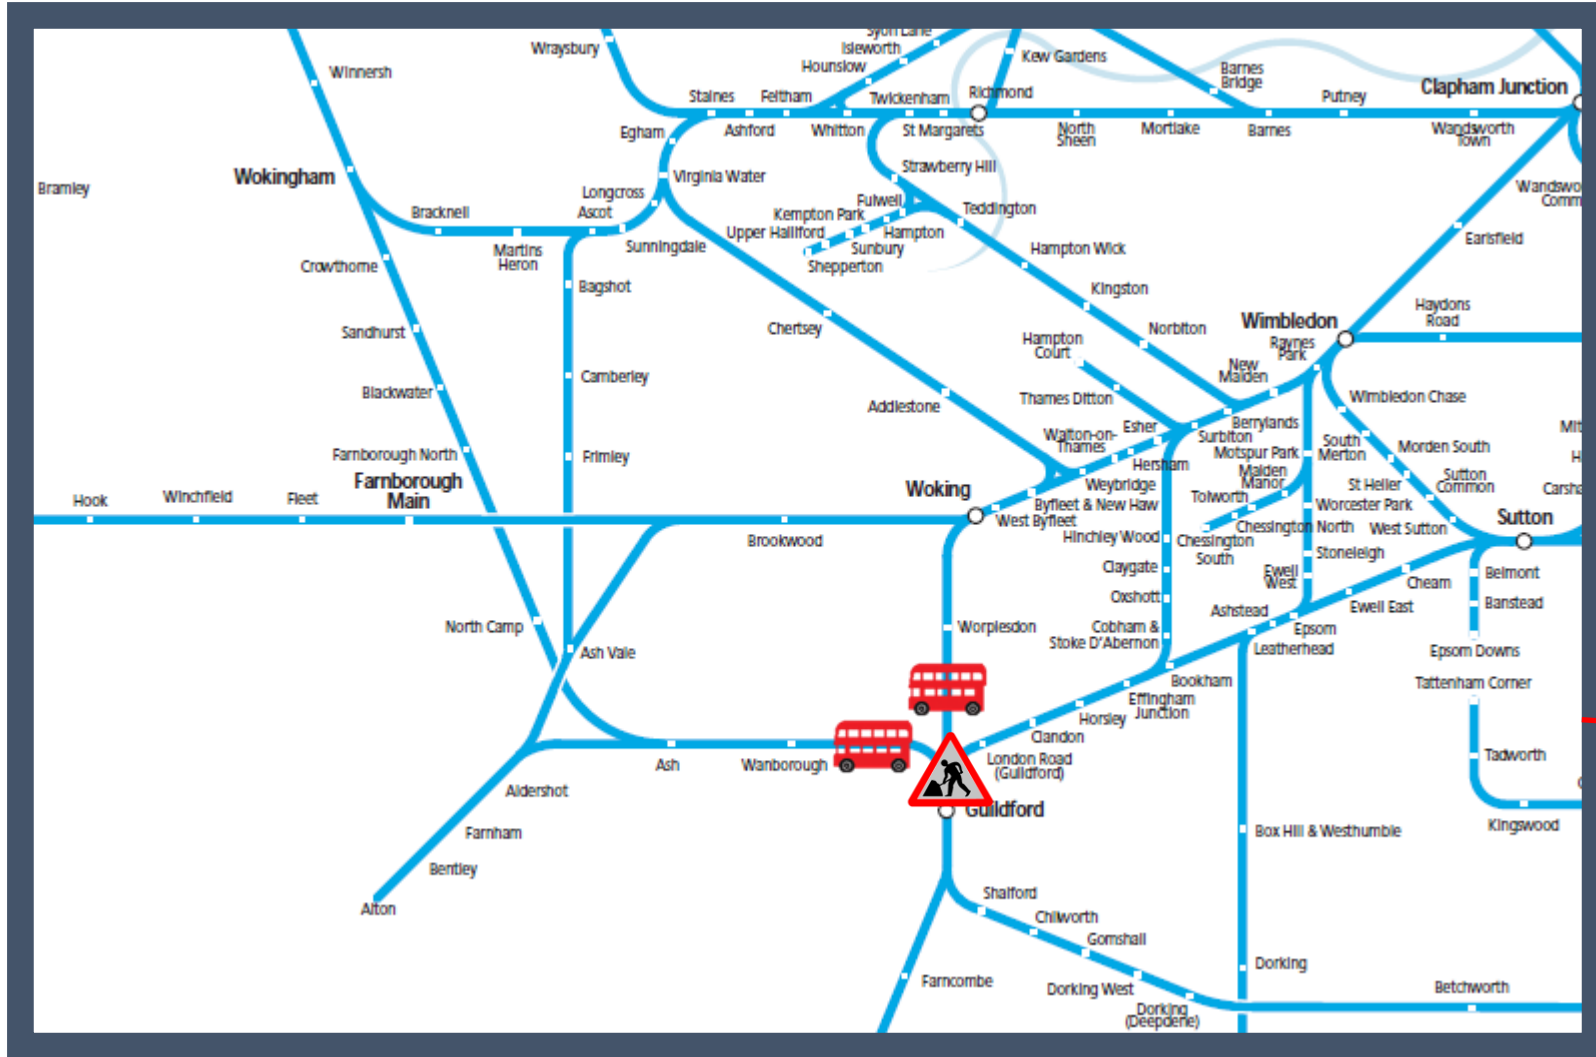

Amended service between Guildford and Reading / Aldershot / Woking

TOCs affected: CrossCountry, Great Western Railway, South Western Railway

Key:

Engineering Works

Bus Replacement Services