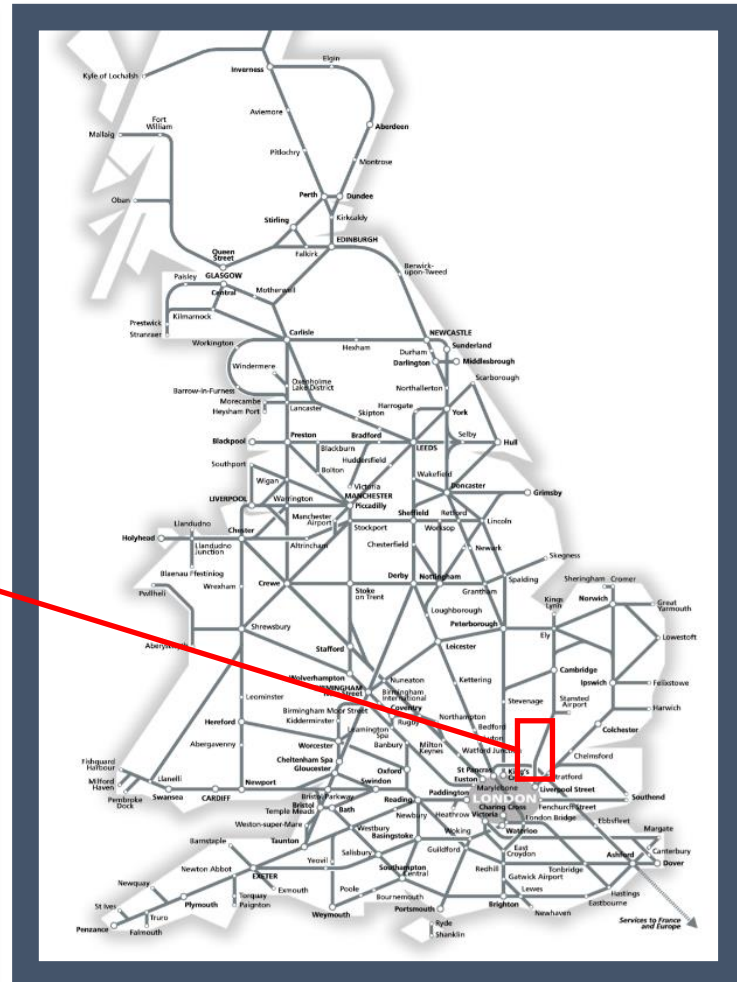

No trains between Hackney Downs and Cheshunt / Enfield Town via Seven Sisters
 TOCs affected: Greater Anglia, London Overground

Key:

Engineering Works

Bus Replacement Services