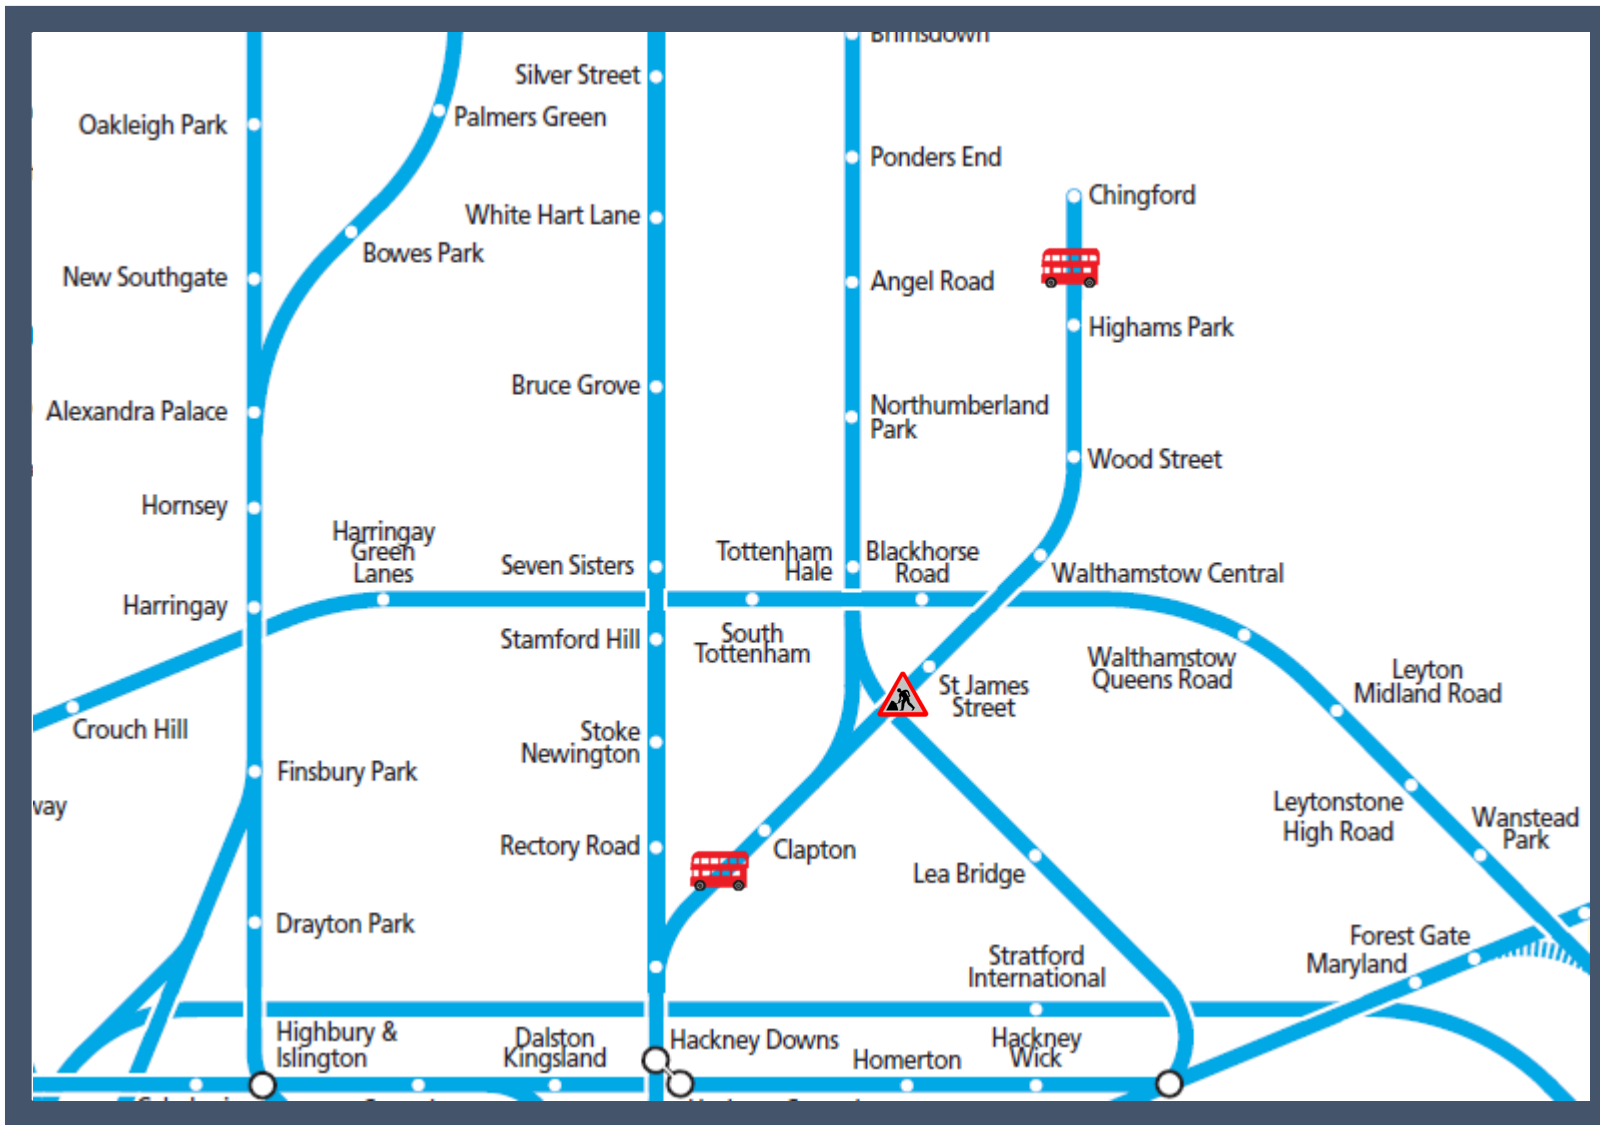

Buses replace trains between Hackney Downs and Chingford

TOC affected: London Overground

Key:	
	Engineering Works
	Bus Replacement Services