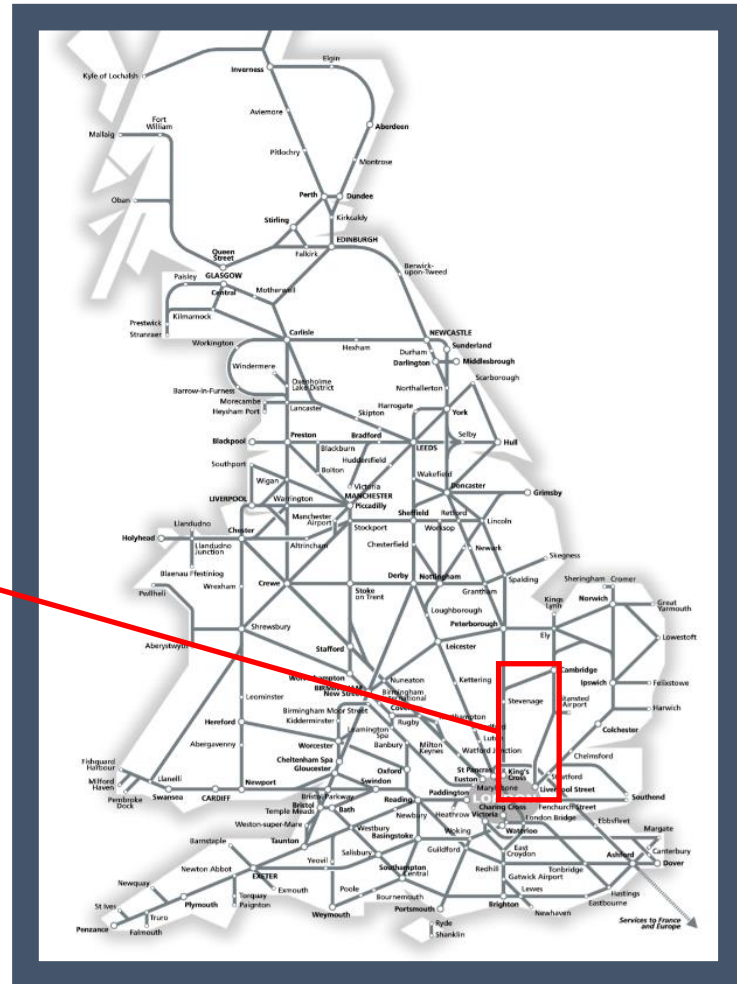

No trains between Hackney Downs and Hertford East / Bishops Stortford via Tottenham Hale  
TOC affected: Greater Anglia, Stansted Express

Key:

Engineering Works