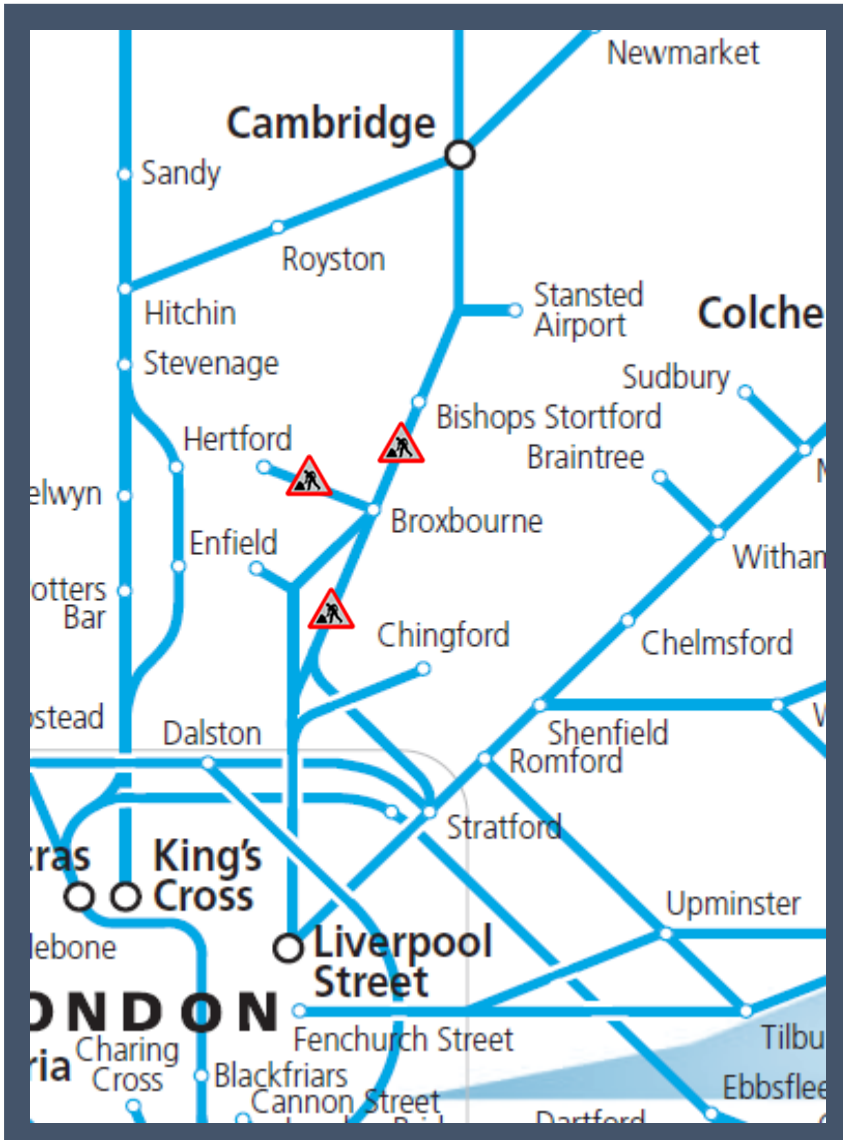

No trains between Hackney Downs and Hertford East / Bishops Stortford via Tottenham Hale  
TOC affected: Greater Anglia, Stansted Express

Key:

Engineering Works