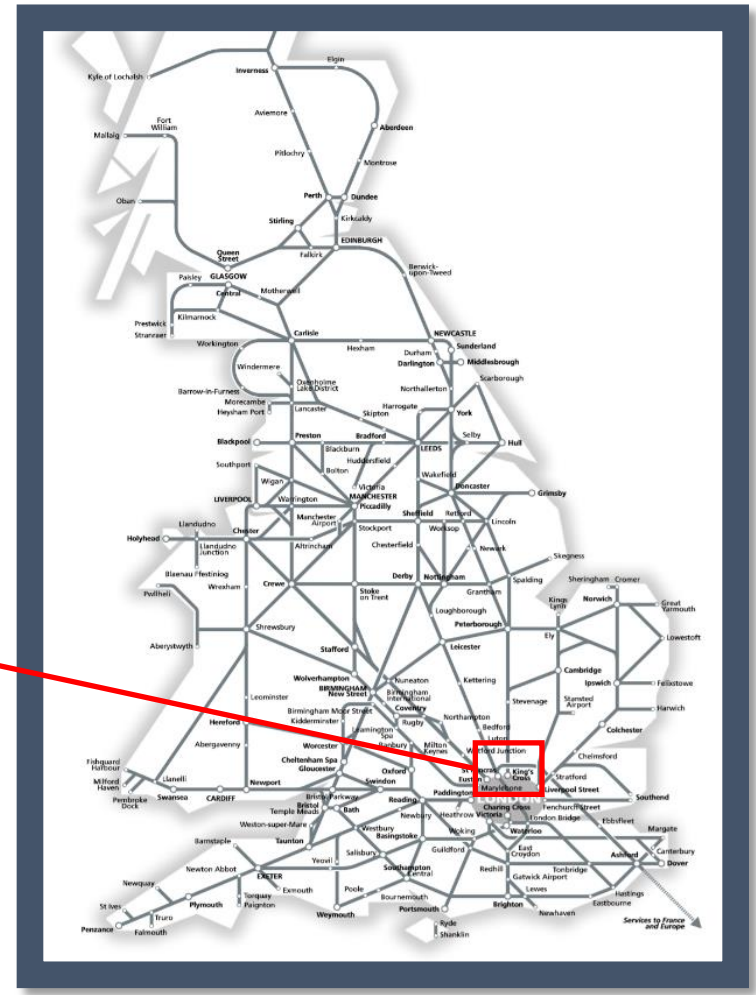

No trains between Hackney Downs / Lea Bridge and Cheshunt

TOCs affected: Greater Anglia, Stansted Express

Key:

Engineering Works