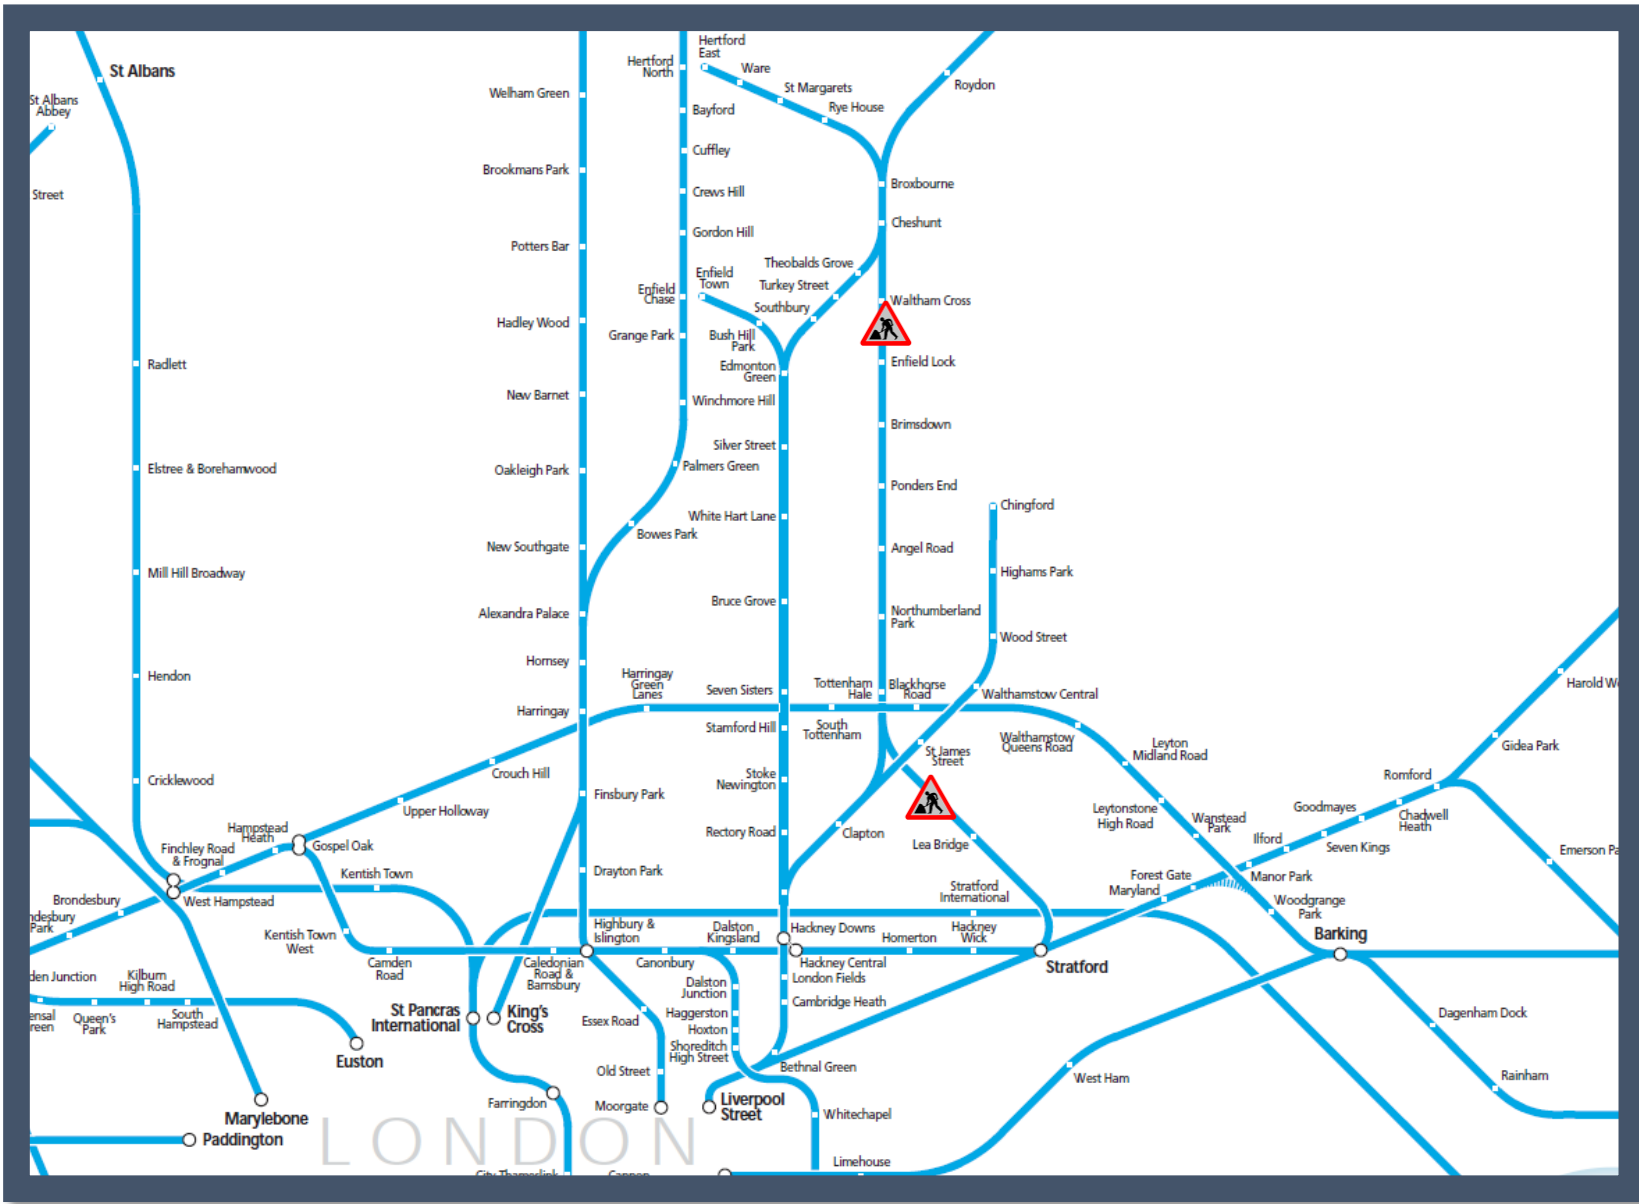

No trains between Hackney Downs / Lea Bridge and Cheshunt

TOCs affected: Greater Anglia, Stansted Express

Key:

Engineering Works