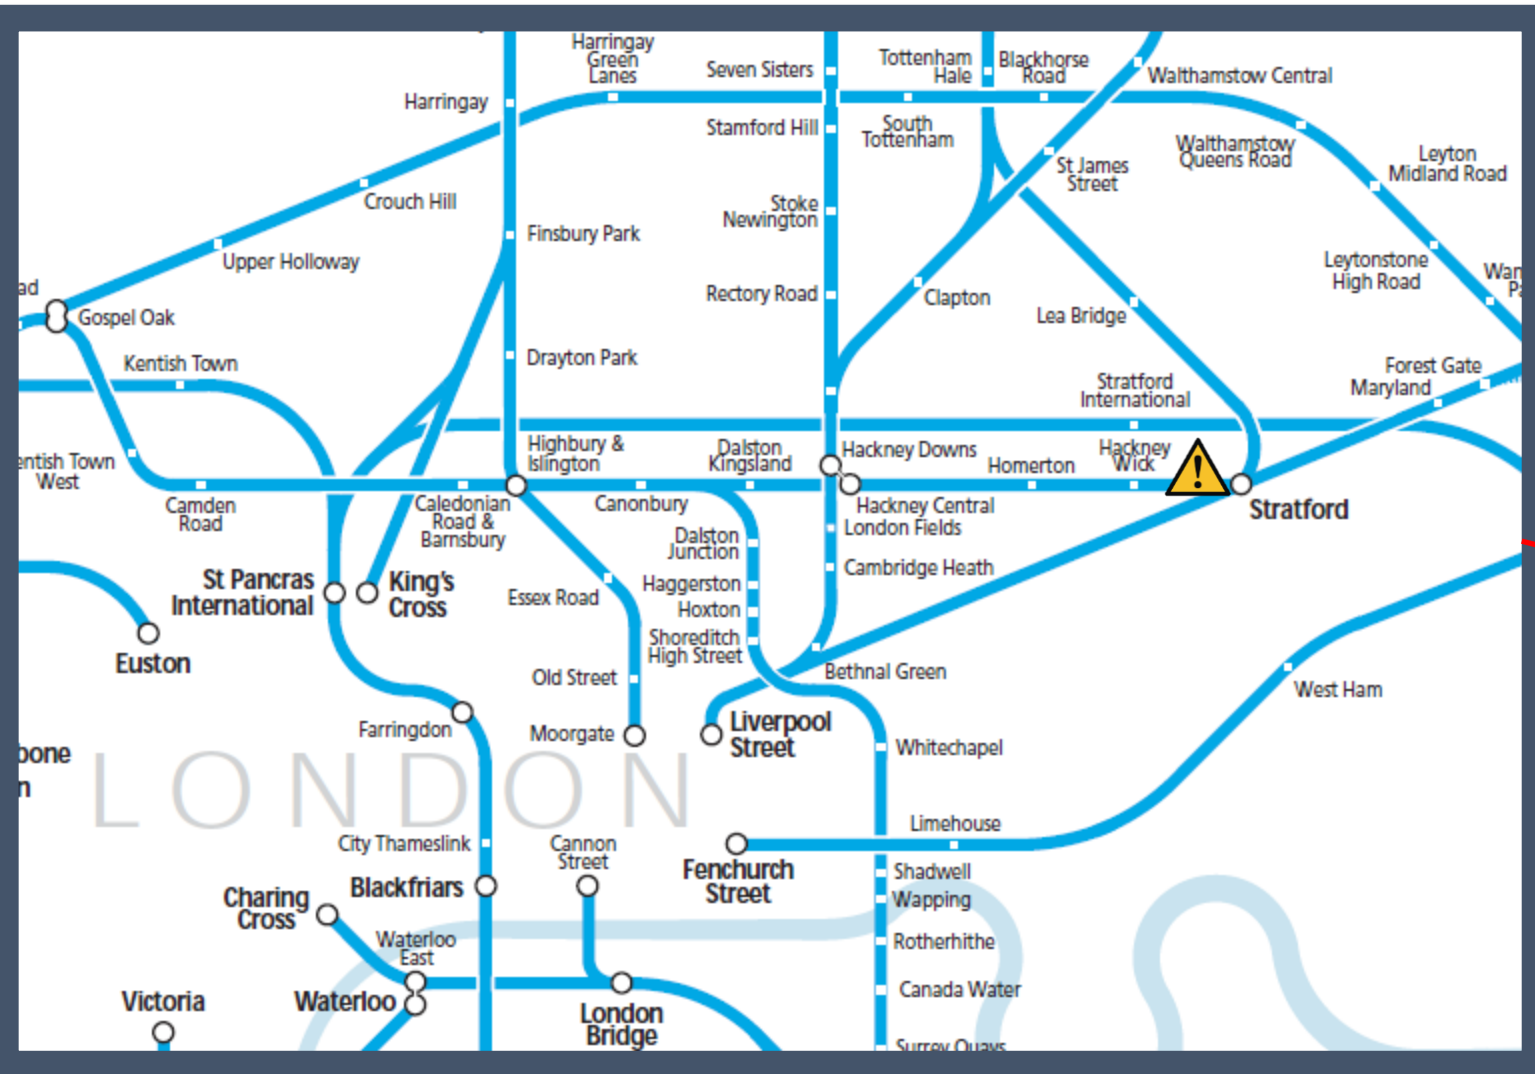

Fault on a train and overhead electric wire problems between Stratford and Hackney Wick

TOC affected: London Overground

Key:

	Disruption
--	------------