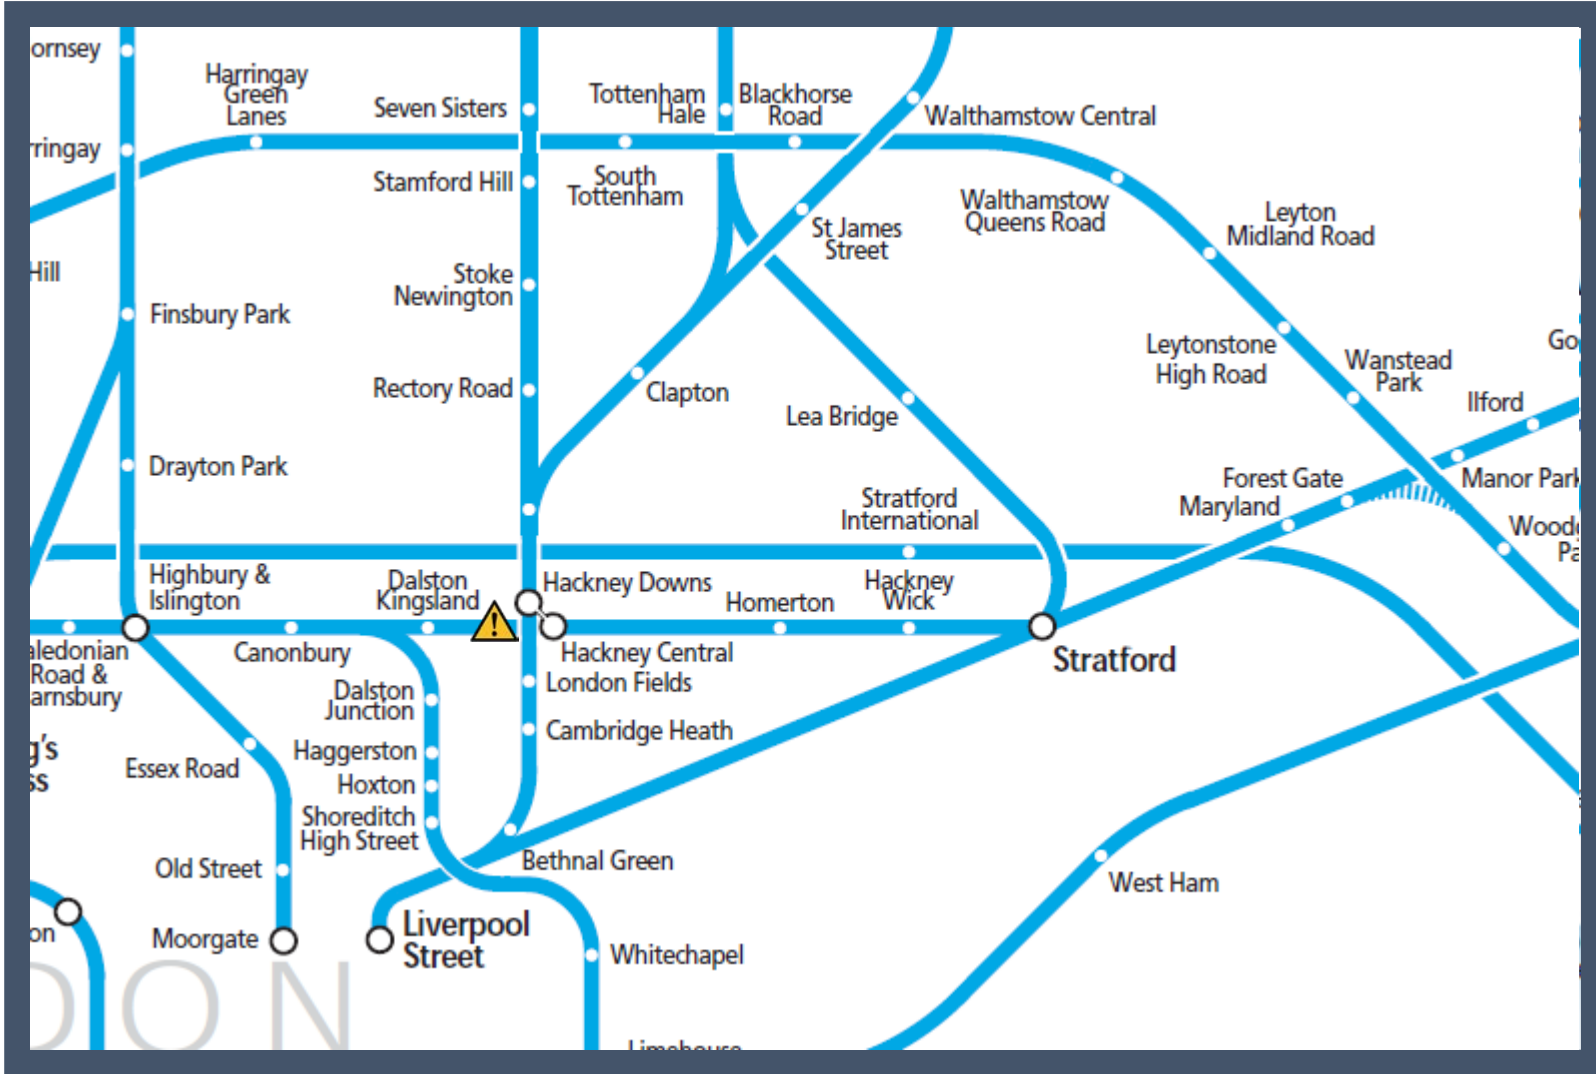

# A fault with the signalling system between Stratford and Cannonbury TOC affected: London Overground

Key:

	Disruption
--	------------