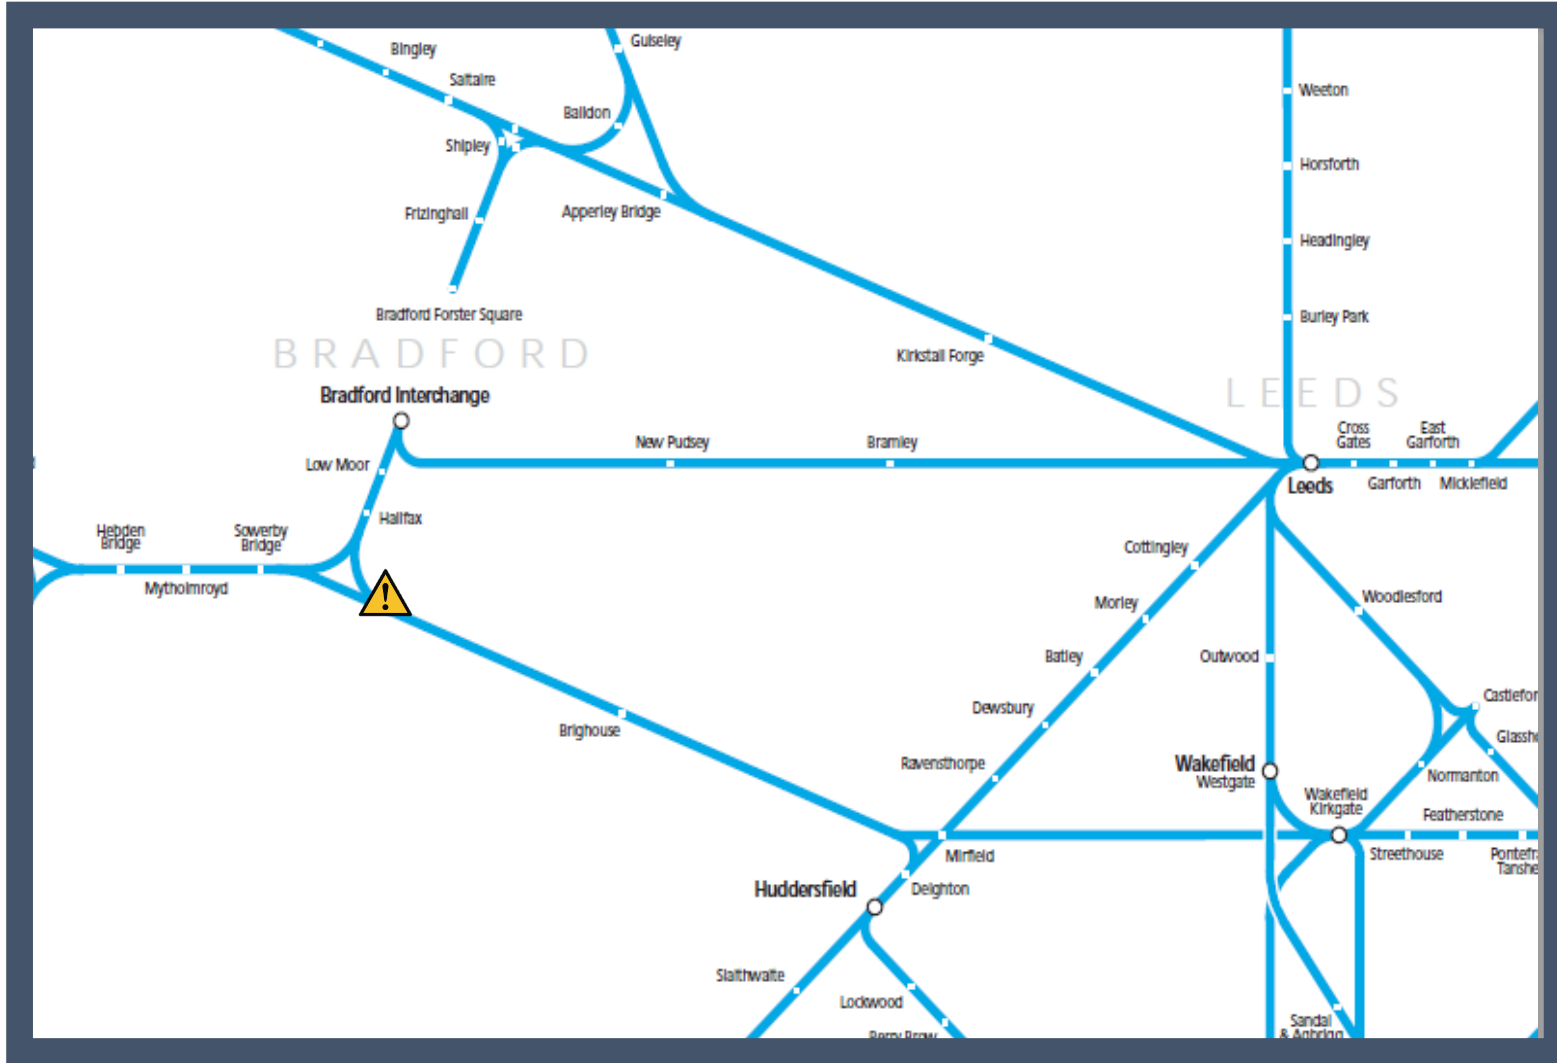

Emergency services dealing with an incident between Hebden Bridge / Halifax and Huddersfield / Mirfield

TOCs affected: Grand Central and Northern

Key:

Disruption