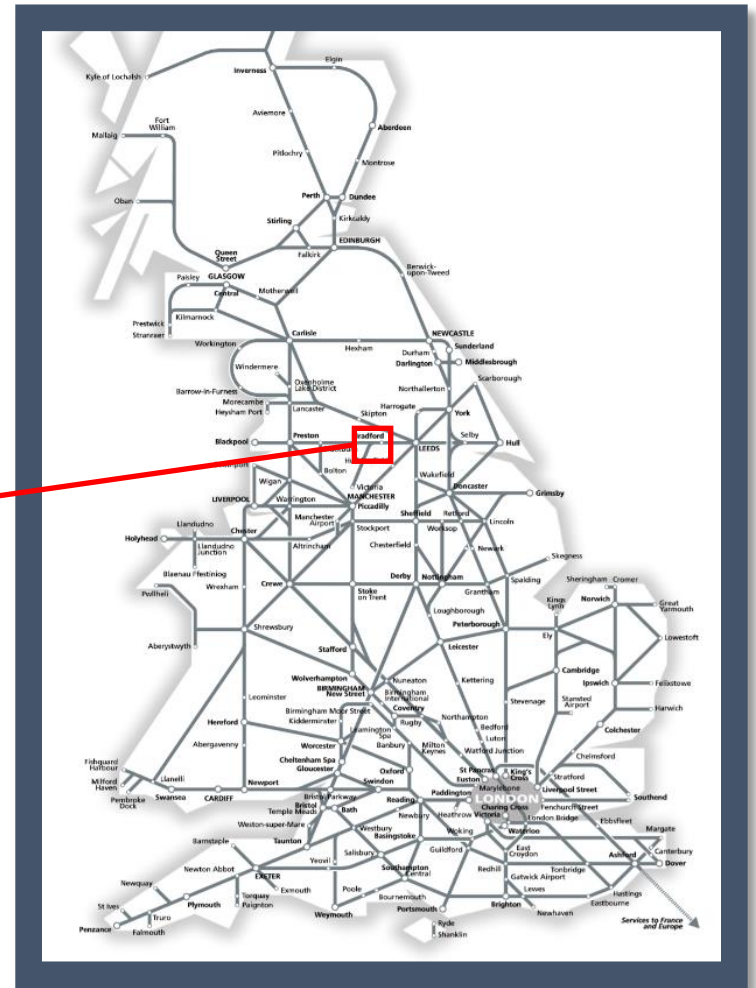

Buses replace trains between Halifax and Todmorden

TOC affected: Northern

Key:

	Engineering Works
	Bus Replacement Services