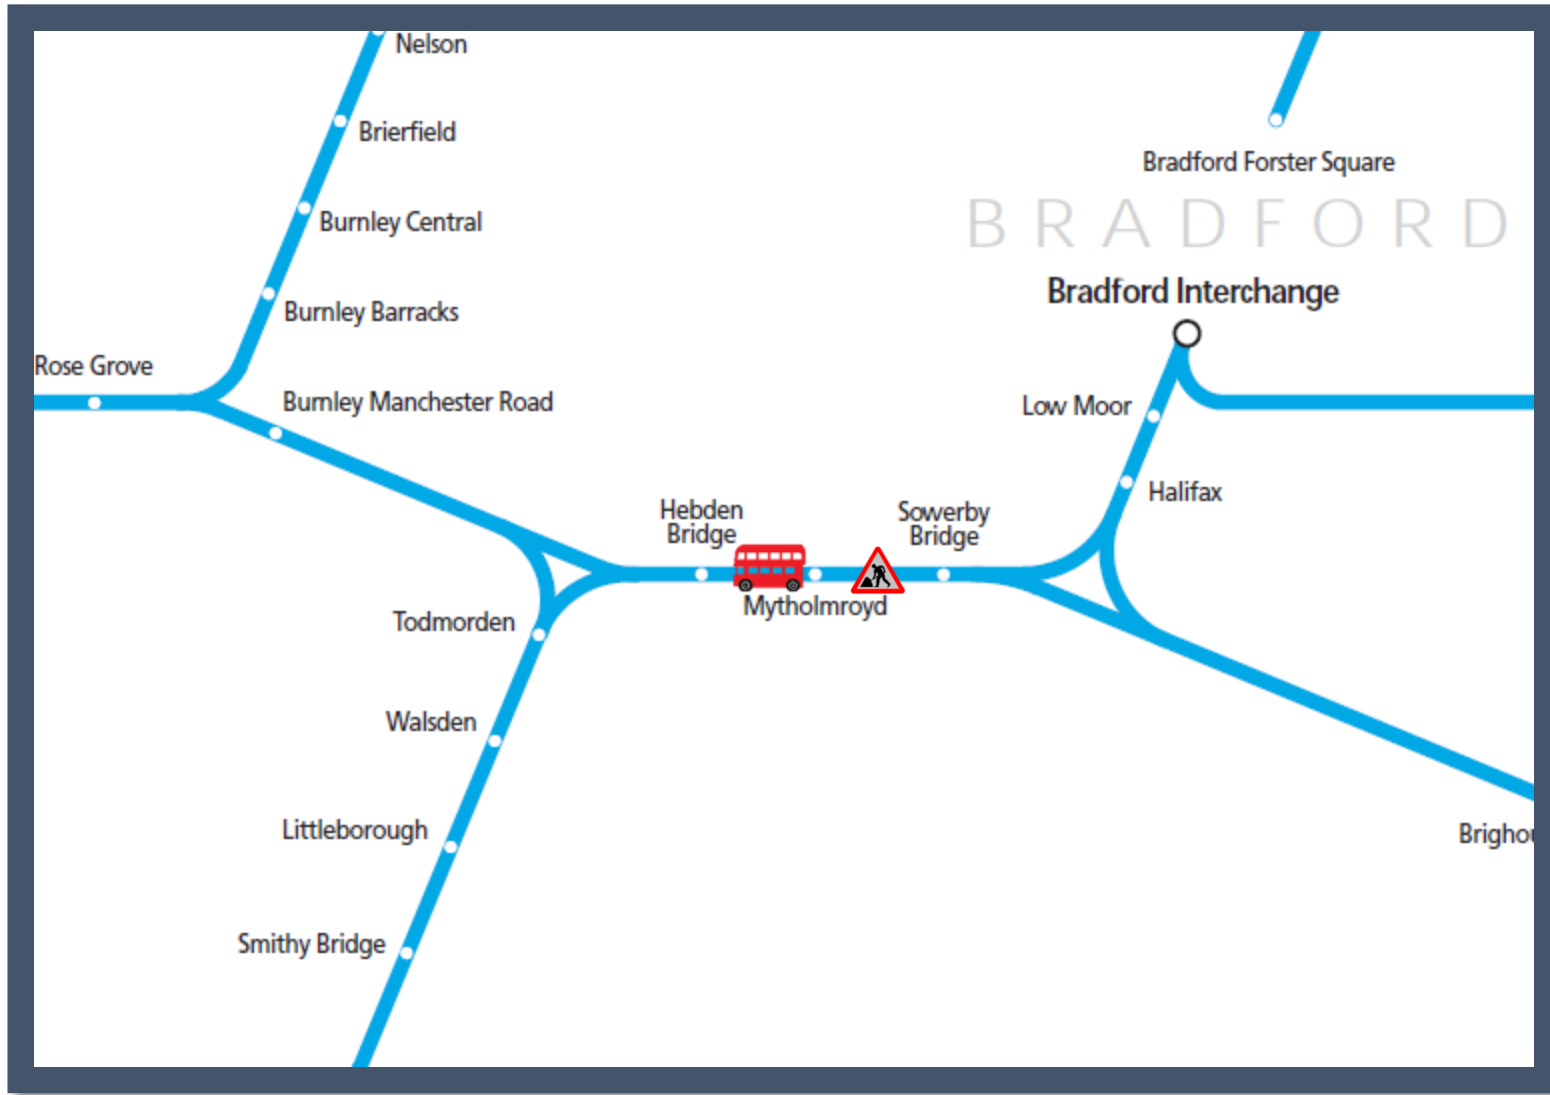

Buses replace trains between Halifax and Todmorden

TOC affected: Northern

Key:

	Engineering Works
	Bus Replacement Services