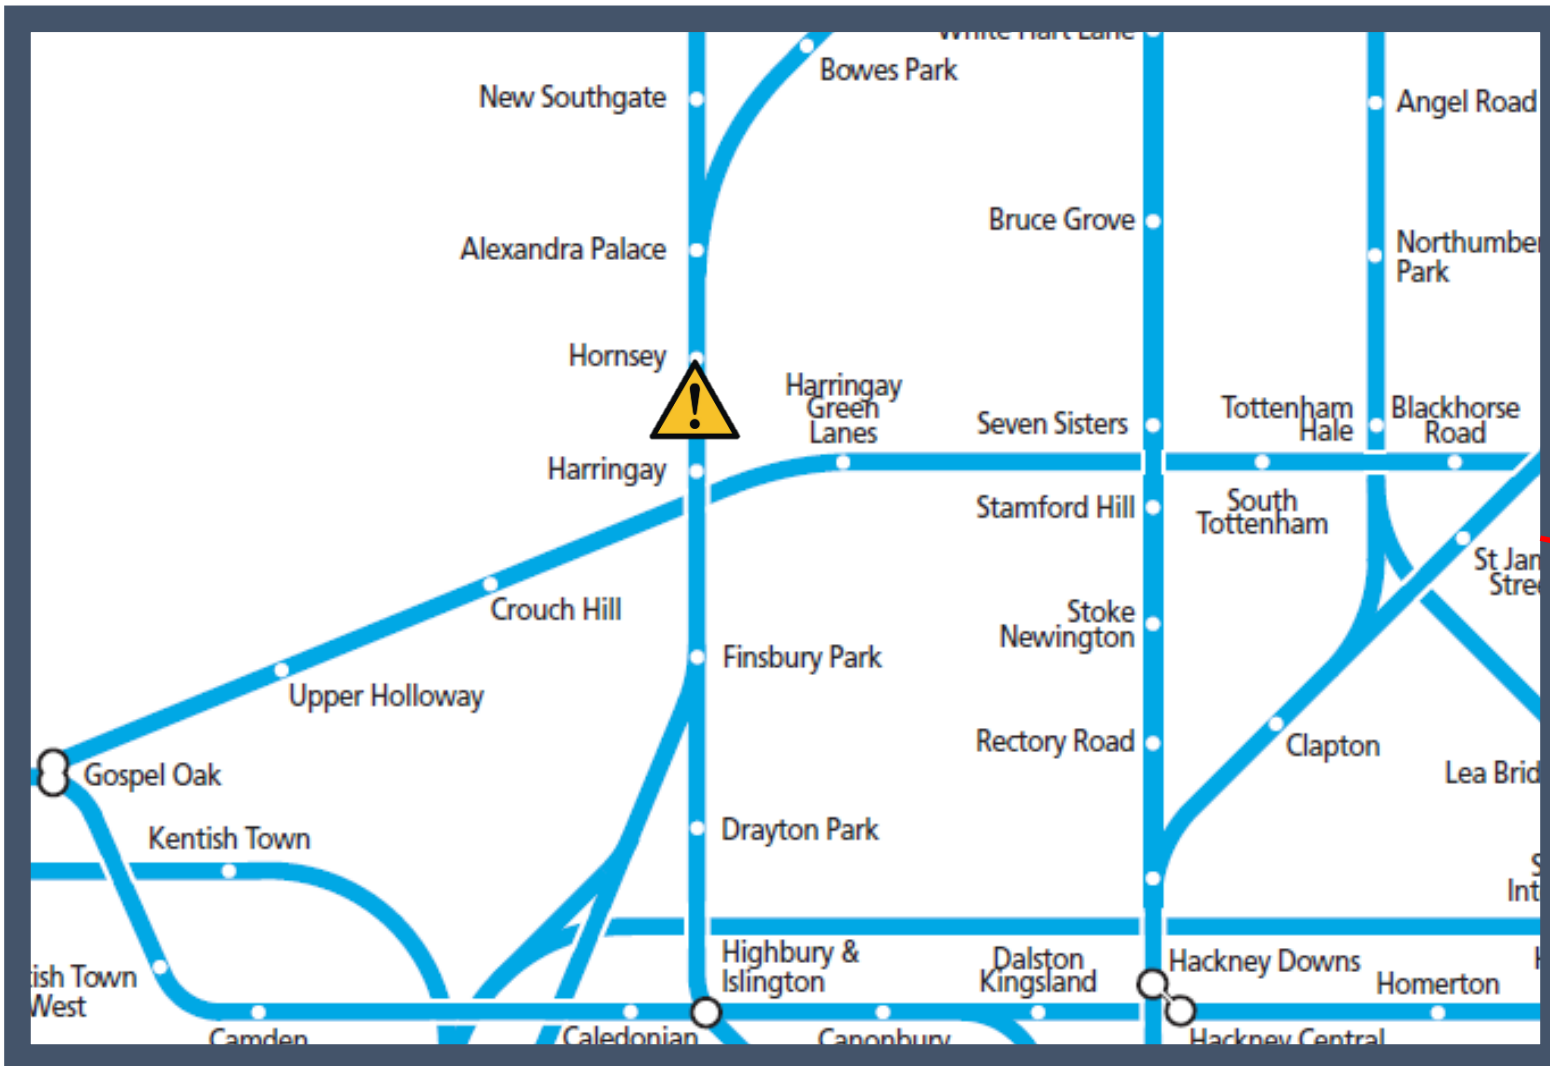

Damage to the overhead electric wires between Alexandra Palace and Finsbury Park

TOCs affected: Great Northern and Thameslink

Key:

Disruption