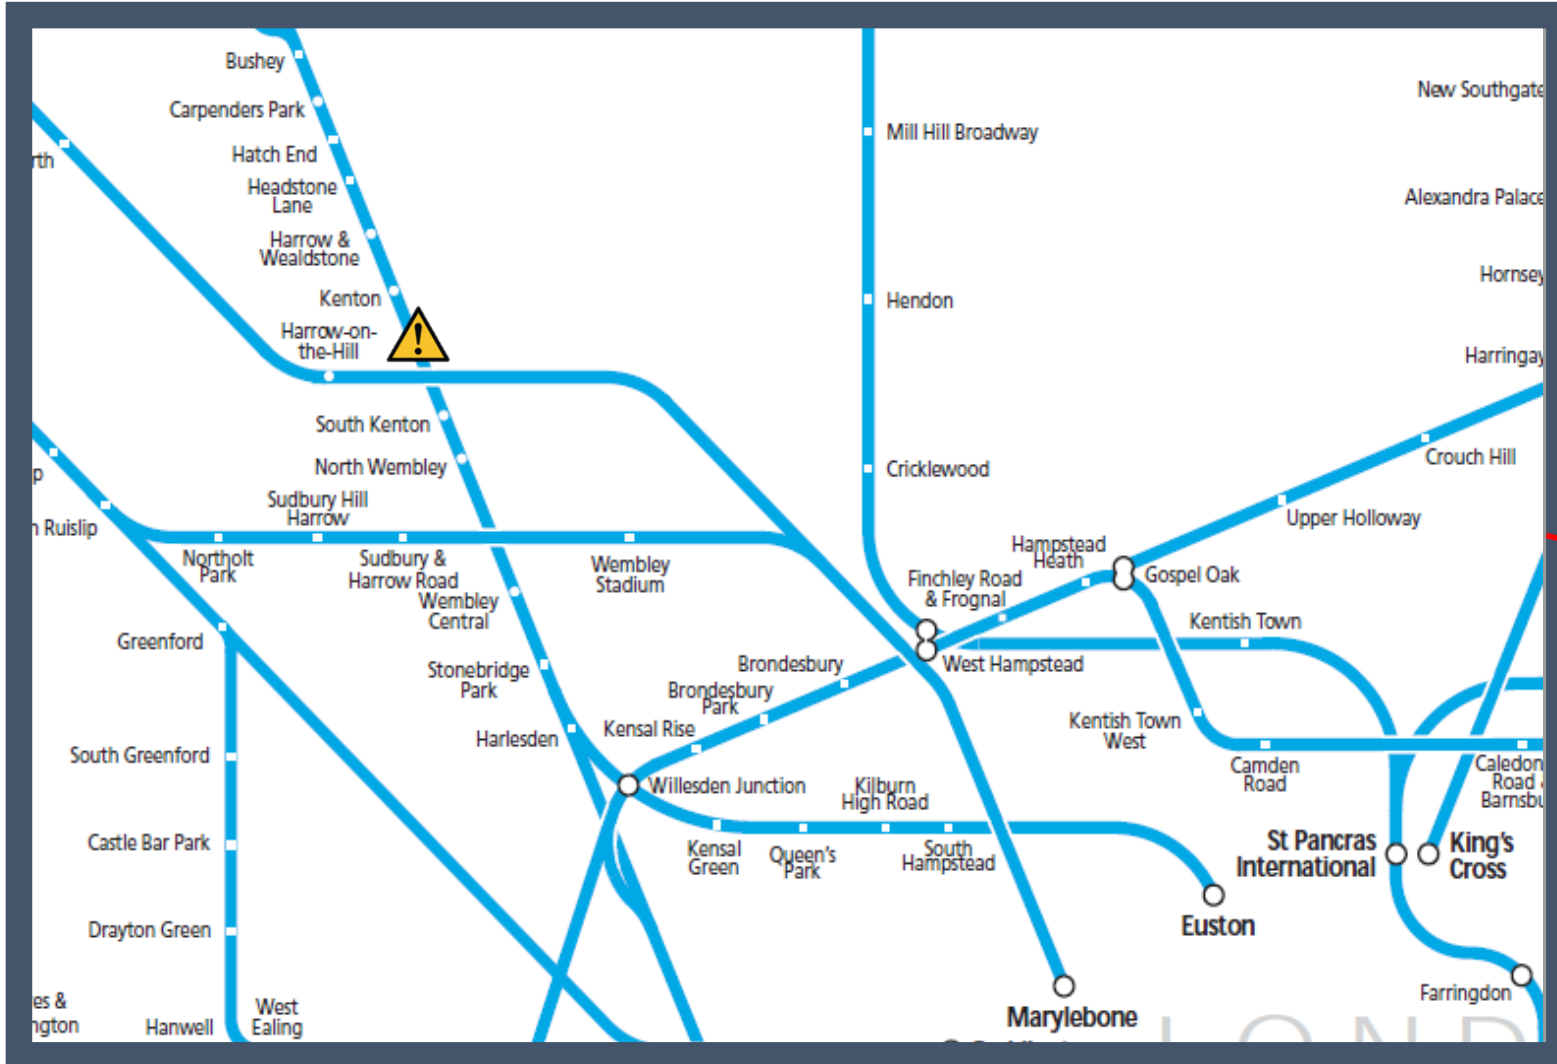

A fault on a train between Harrow & Wealdstone and London Euston TOC affected: London Northwestern Railway

Key:

Disruption