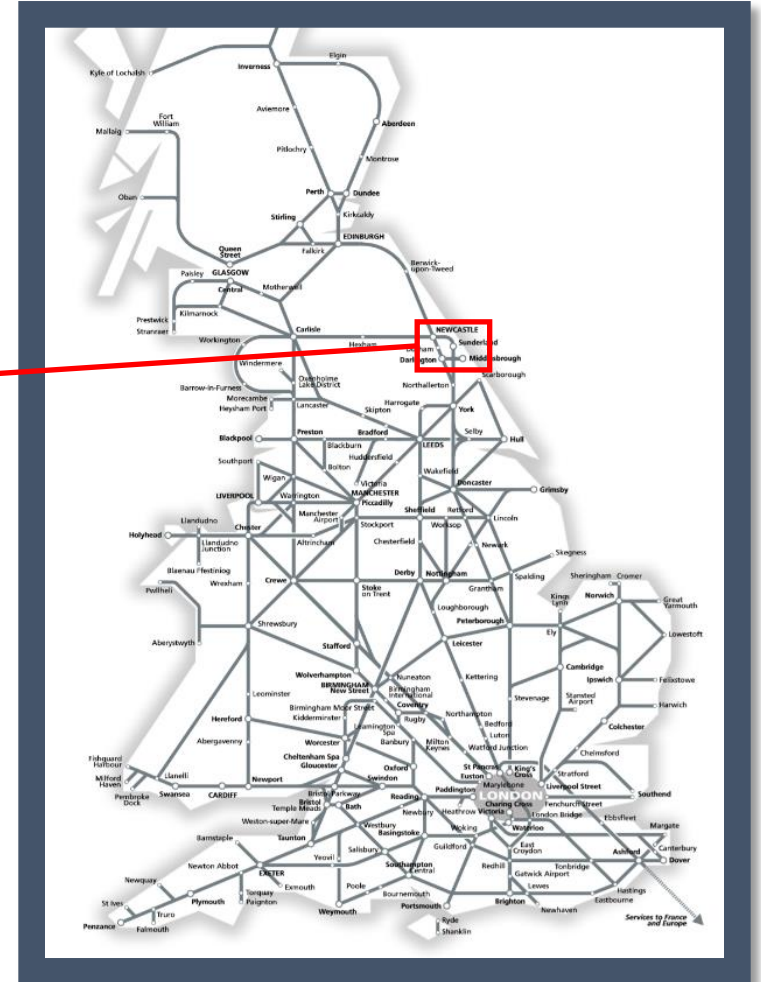

Buses replace trains between Newcastle and Hartlepool

TOCs affected: Grand Central, Northern

Key:

Engineering Works

Bus Replacement Services