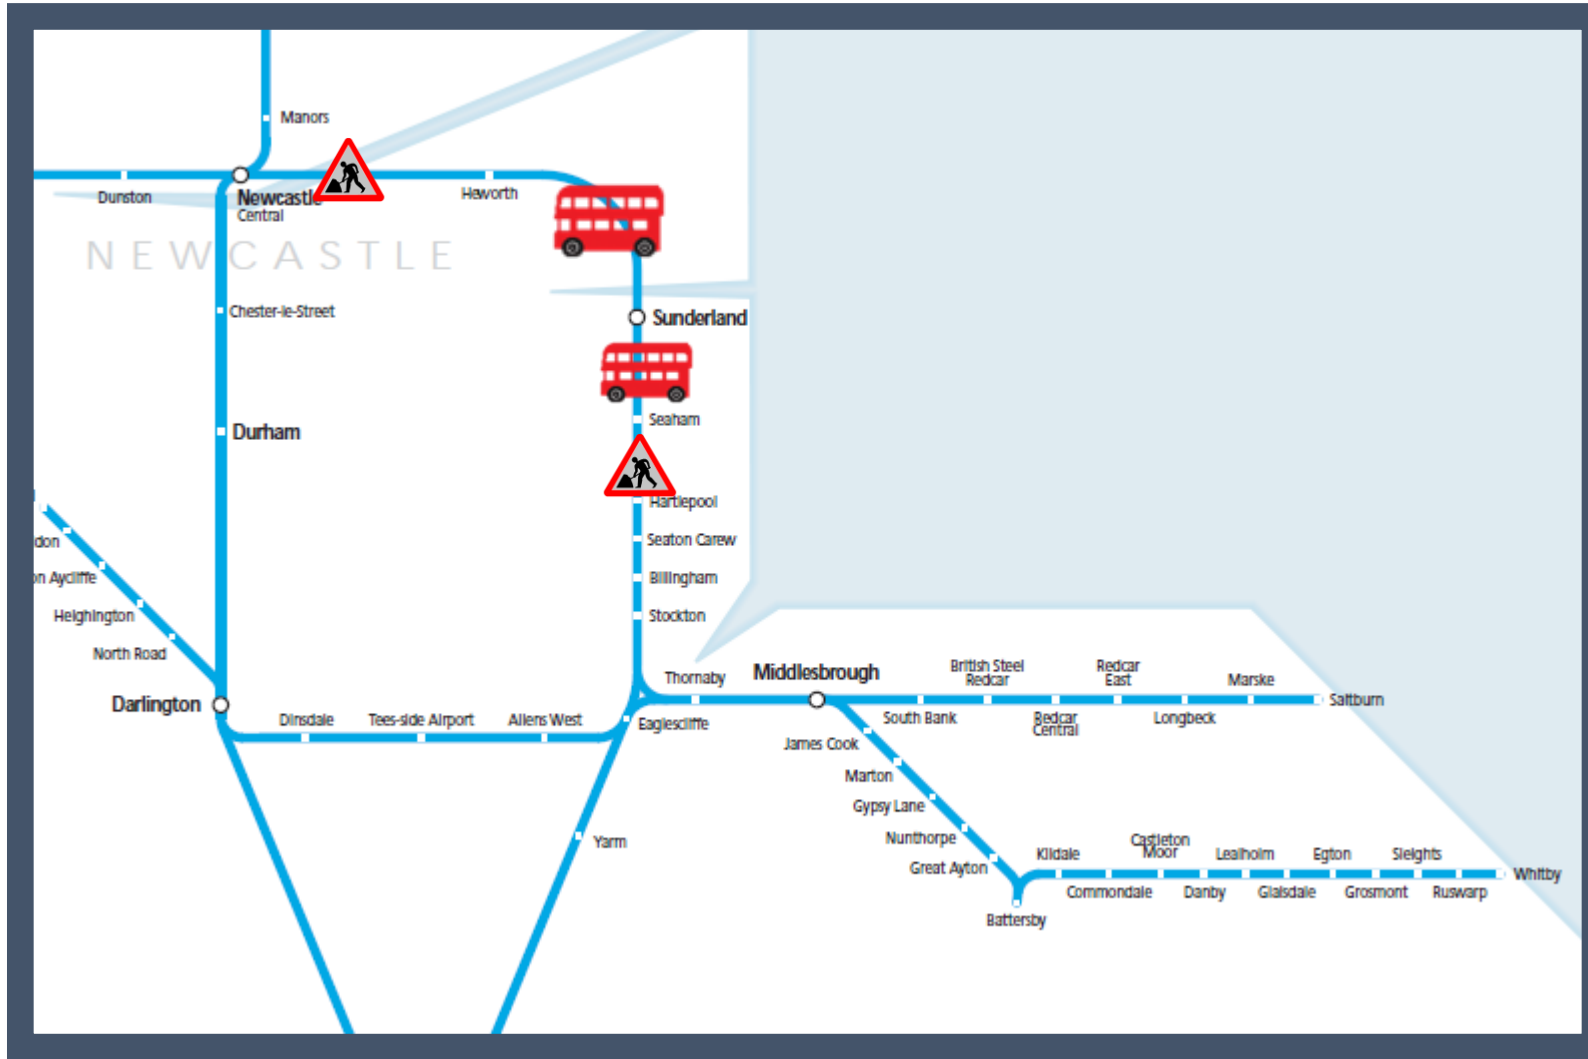

Buses replace trains between Newcastle and Hartlepool

TOCs affected: Grand Central, Northern

Key:

Engineering Works

Bus Replacement Services