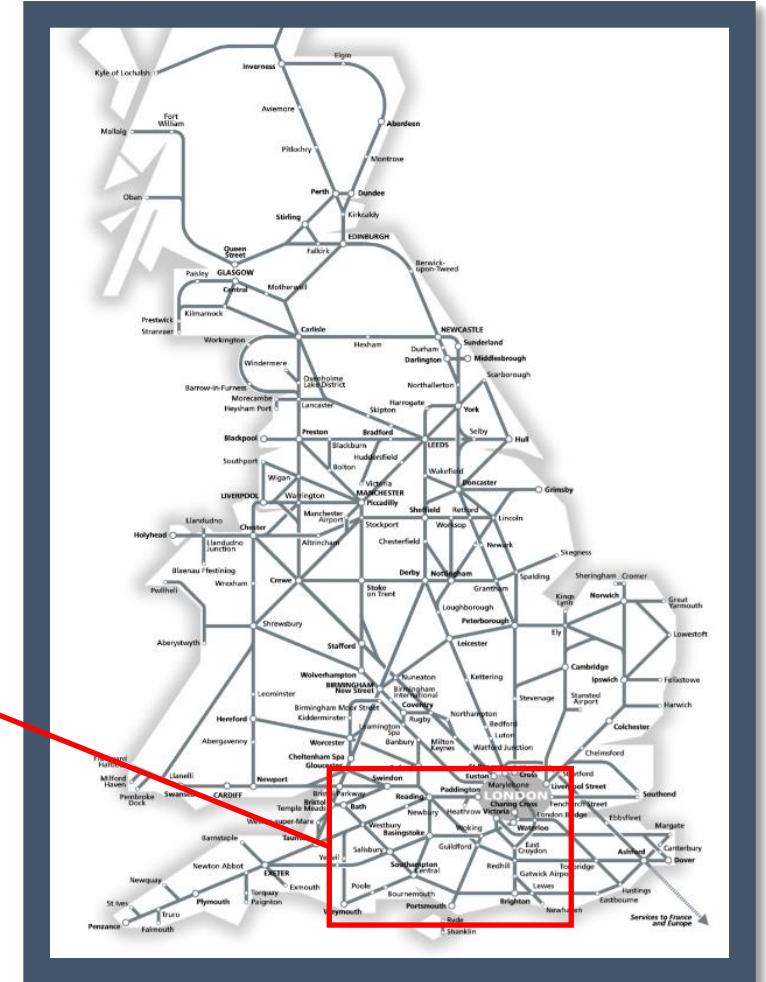

Emergency services are dealing with an incident between Guildford and Haslemere

TOC affected: South West Trains

Key:

Disruption