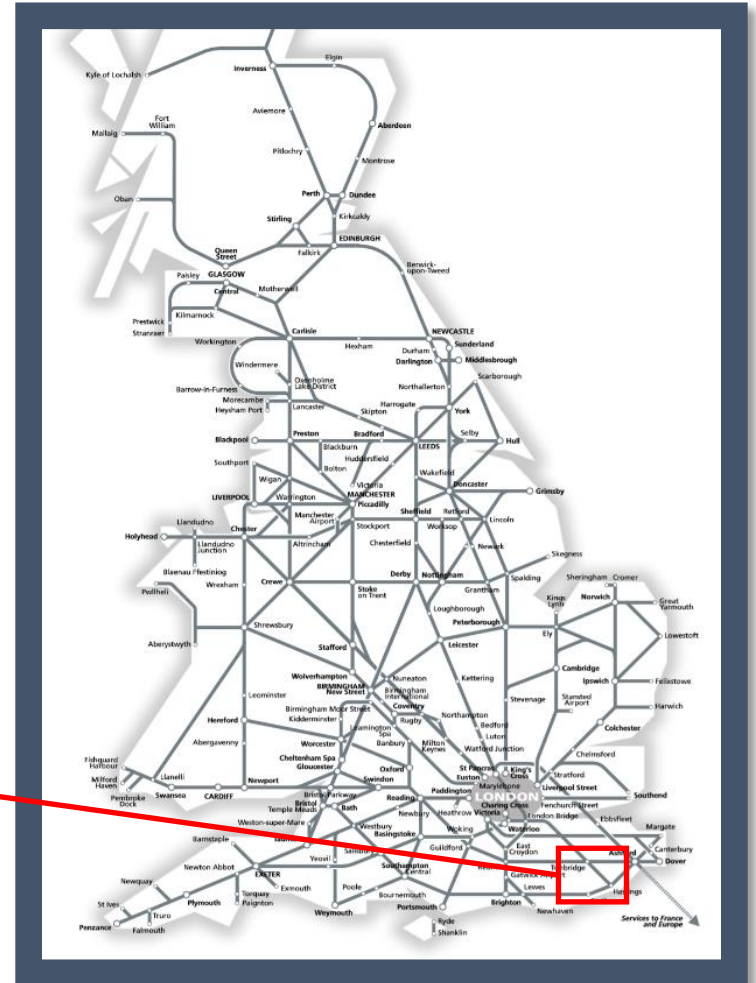

# Amended service between London Charing Cross and Hastings

TOC affected: Southeastern

Key:

Engineering Works

Bus Replacement Services