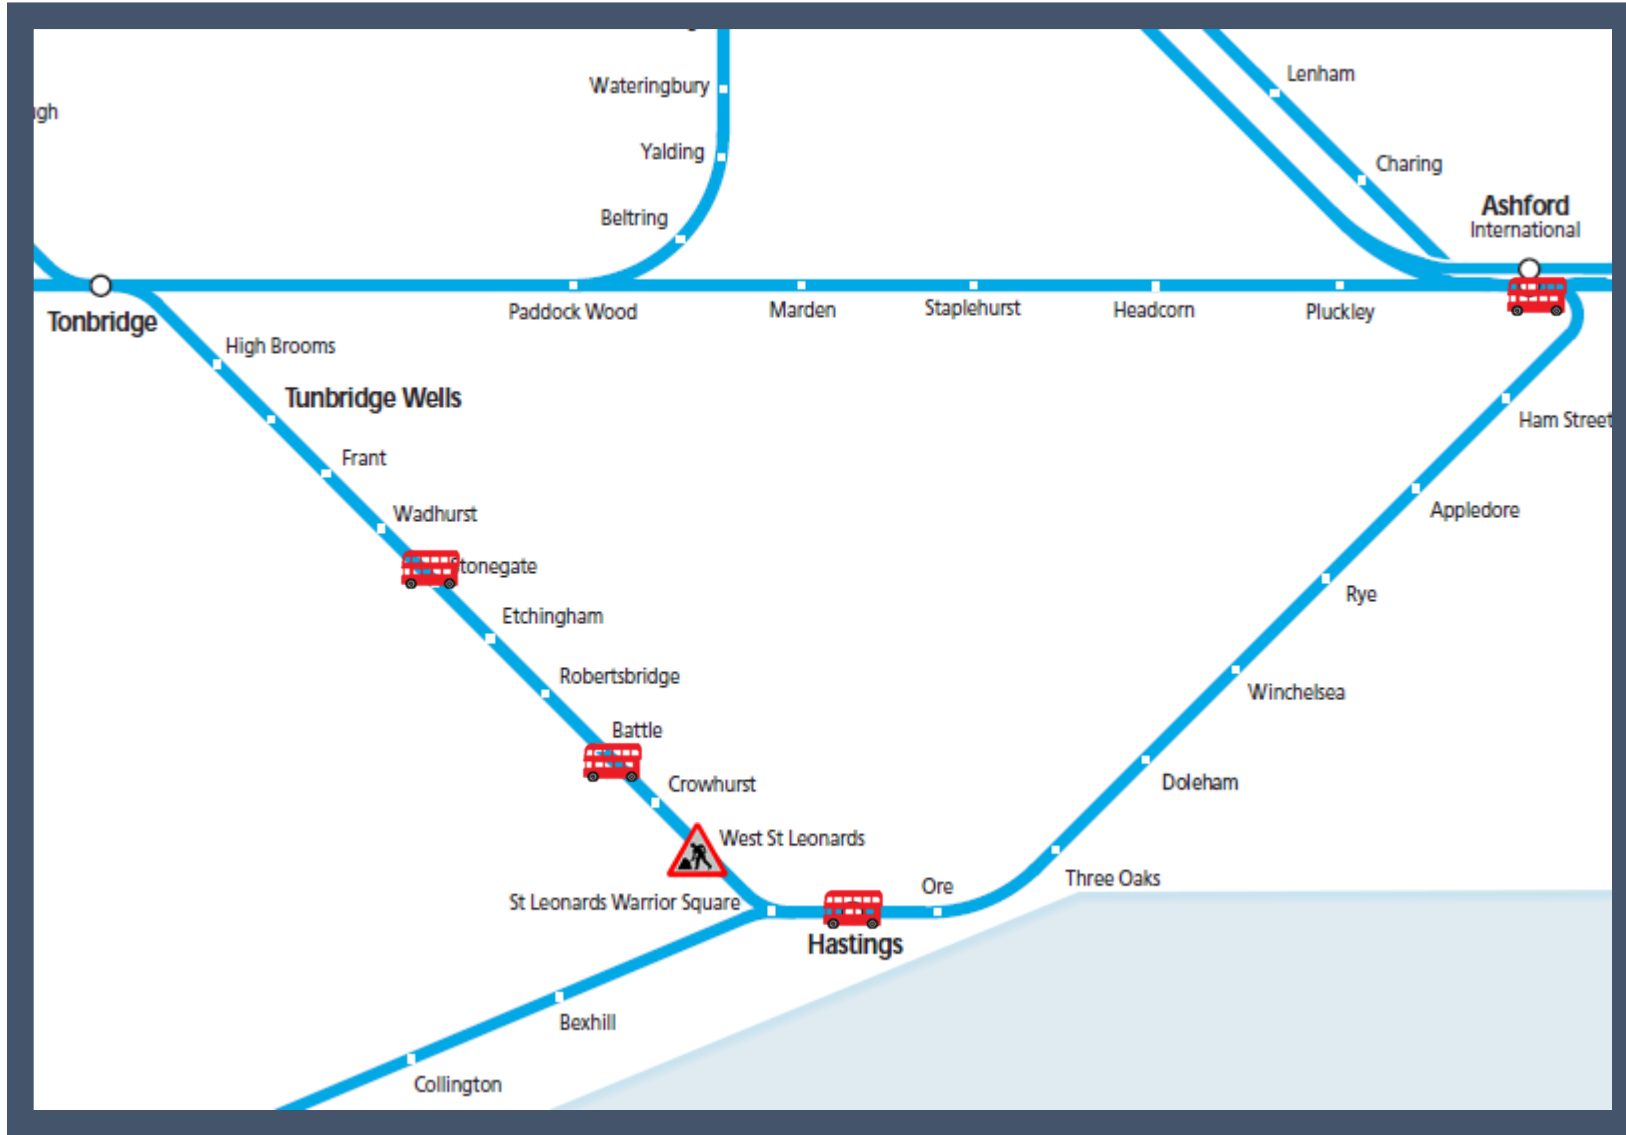

# Amended service between London Charing Cross and Hastings

TOC affected: Southeastern

Key:

Engineering Works

Bus Replacement Services