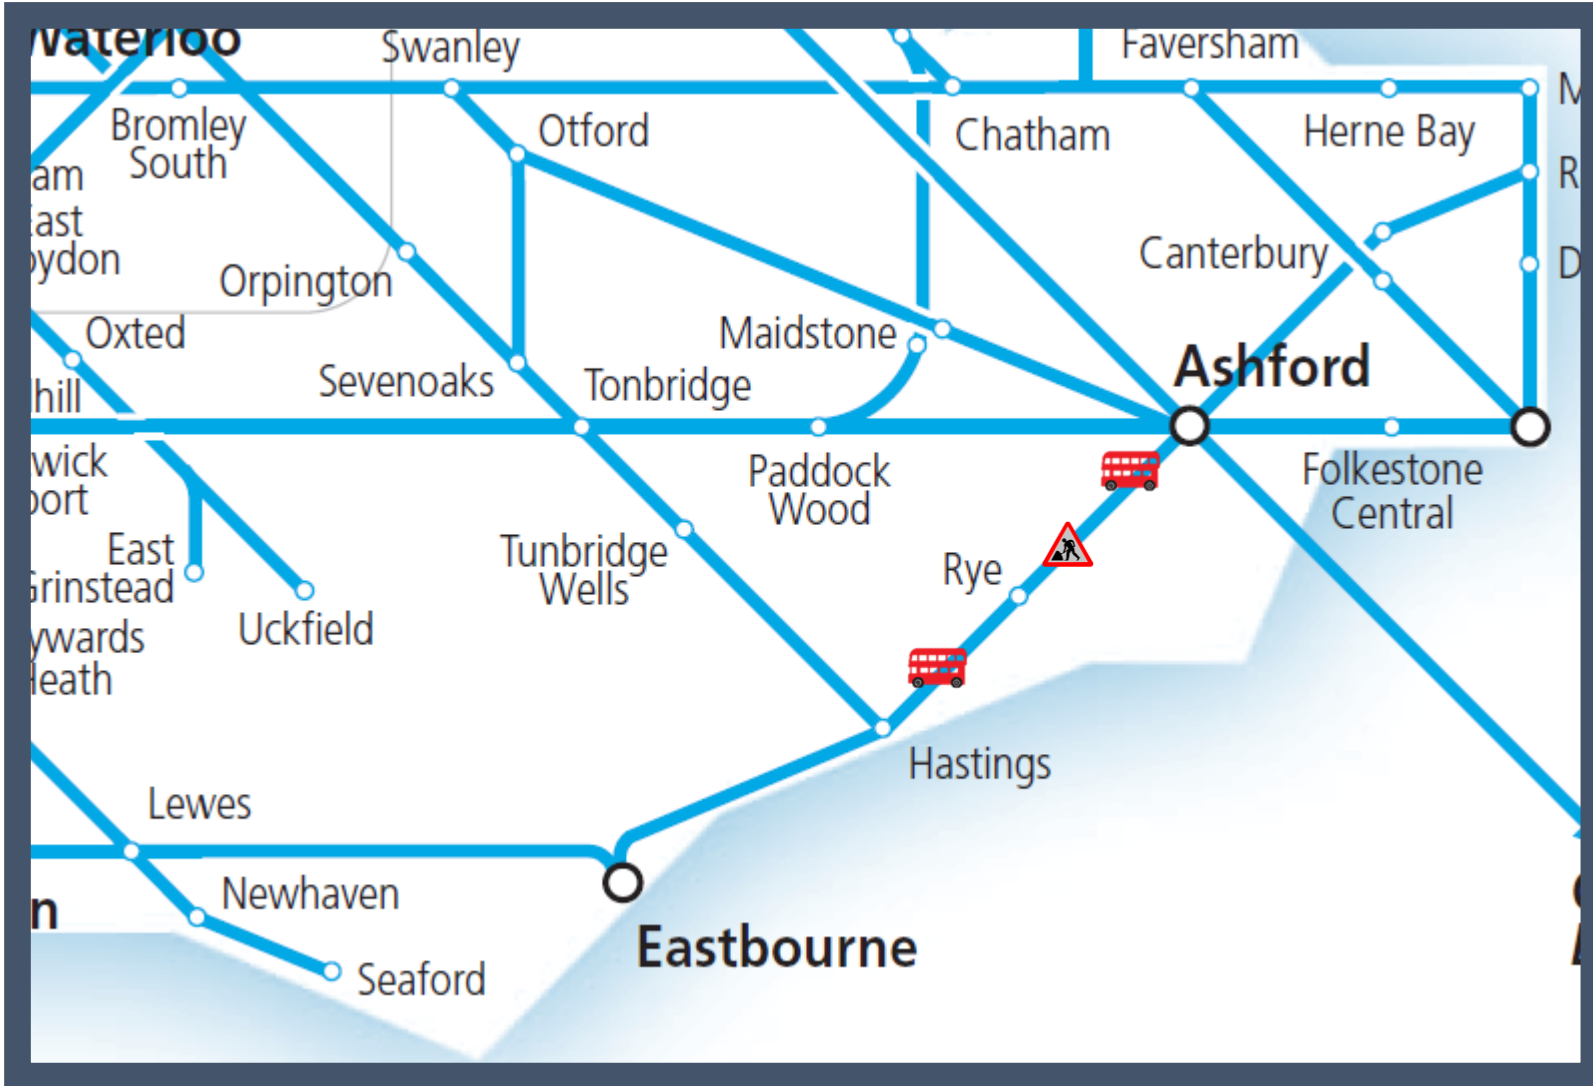

Engineering work is taking place between Hastings and Ashford International TOC affected: Southern

Key:	
	Engineering Works
	Bus Replacement Services