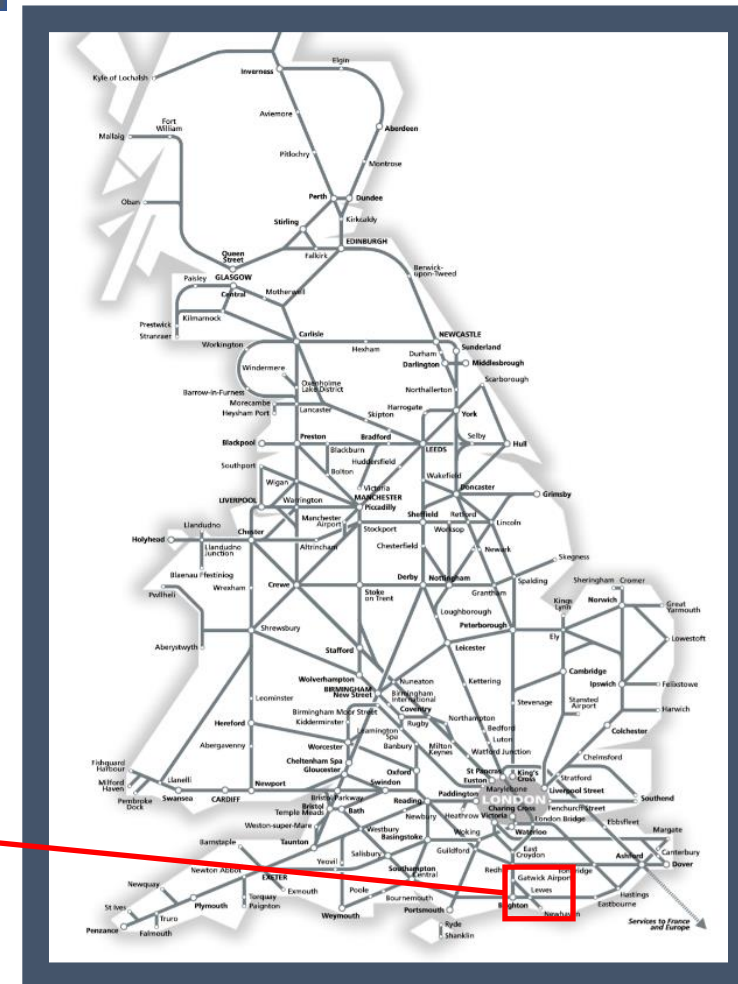

Buses replace trains between Haywards Heath and Lewes / Seaford / Polegate

TOC affected: Southern

Key:

Engineering Works

Bus Replacement Services