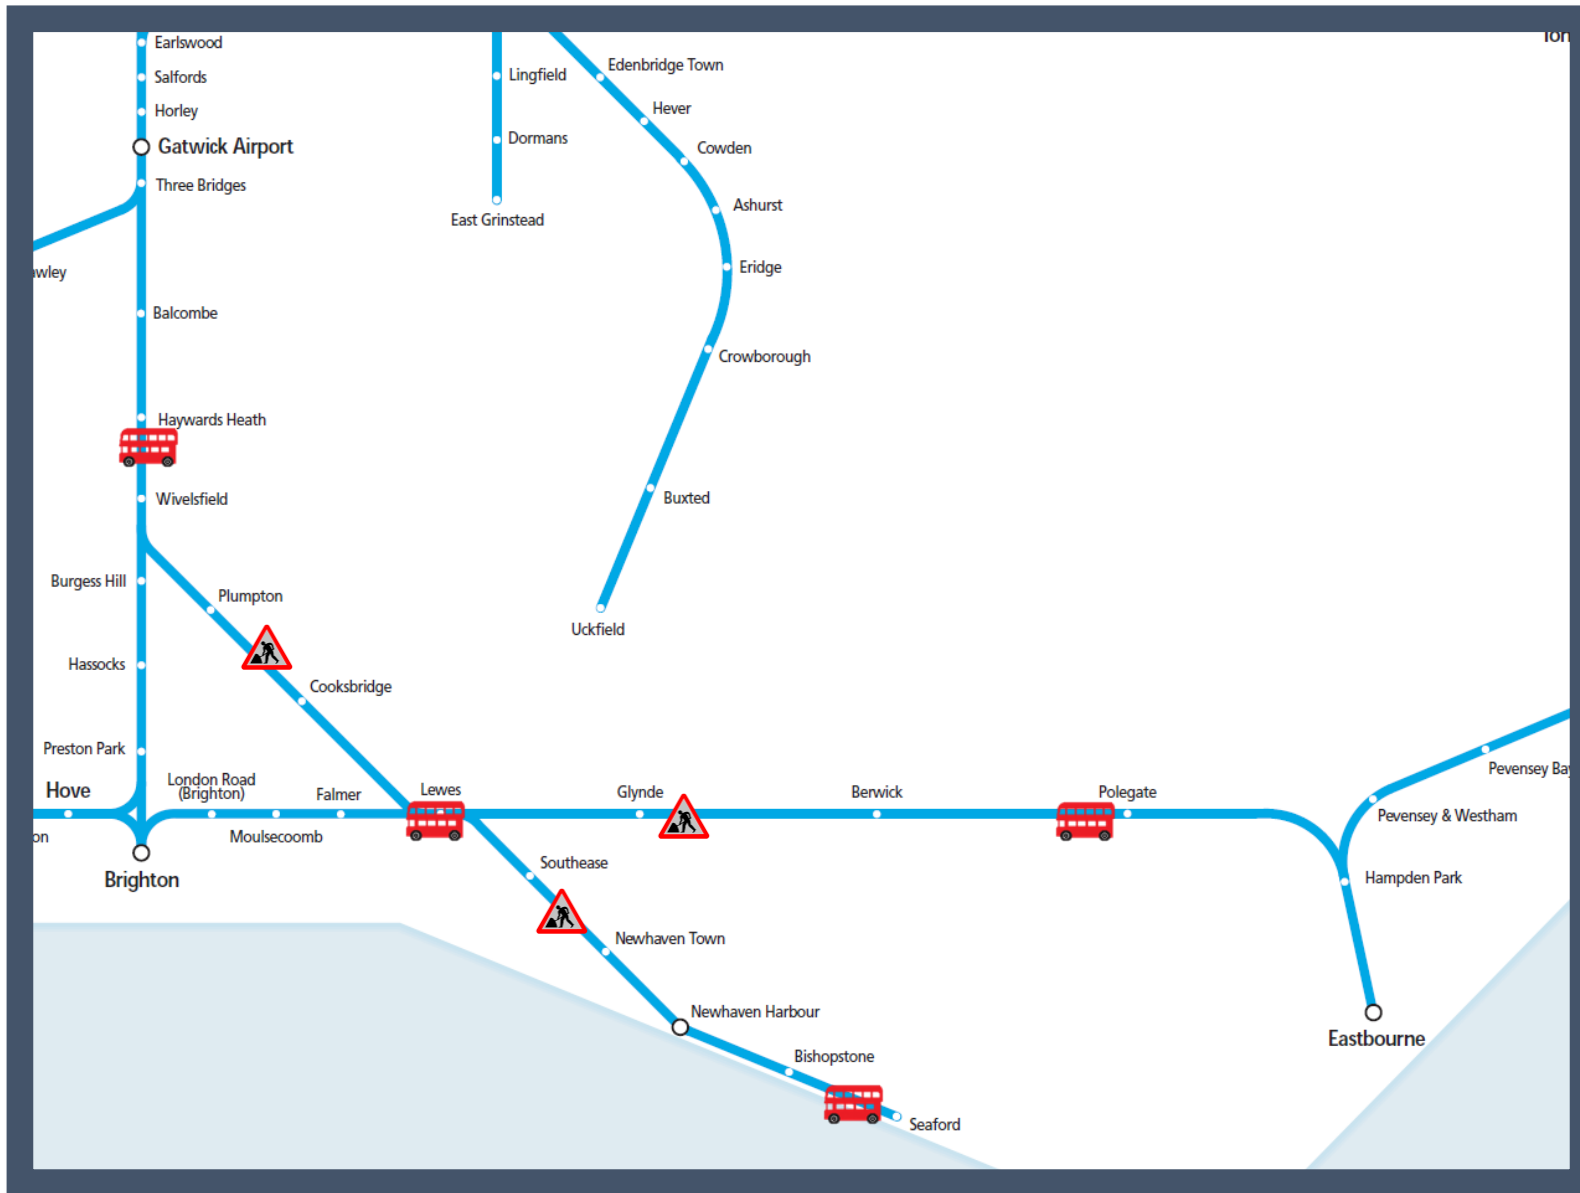

Buses replace trains between Haywards Heath and Lewes / Seaford / Polegate

TOC affected: Southern

Key:

Engineering Works

Bus Replacement Services