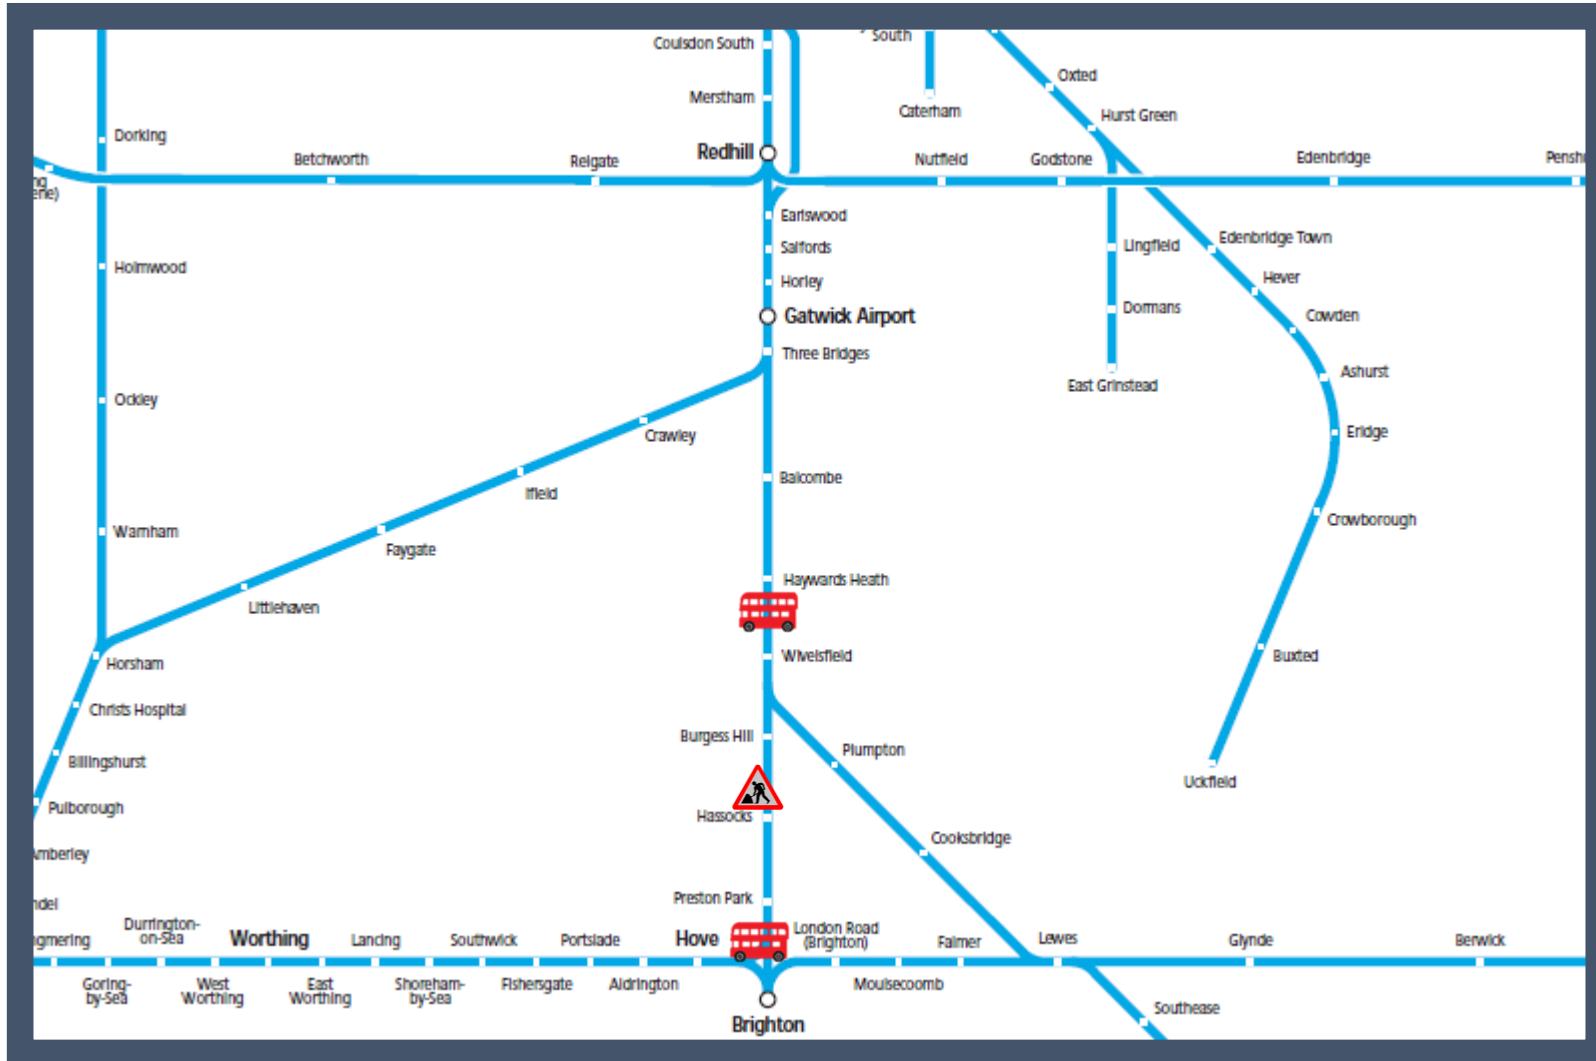

# Engineering work is taking place between Haywards Heath and Brighton TOC affected: Thameslink

Key:

Engineering Works

Bus Replacement Services