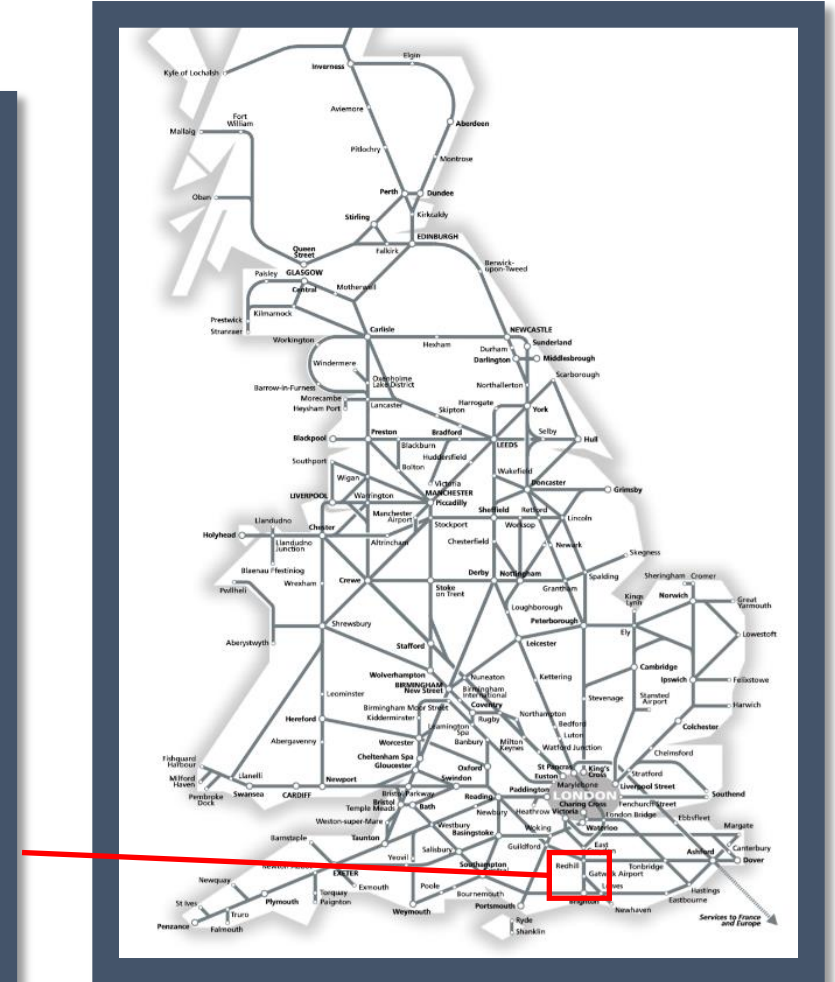

# Engineering work is taking place between Haywards Heath and Brighton TOC affected: Thameslink

Key:

Engineering Works

Bus Replacement Services