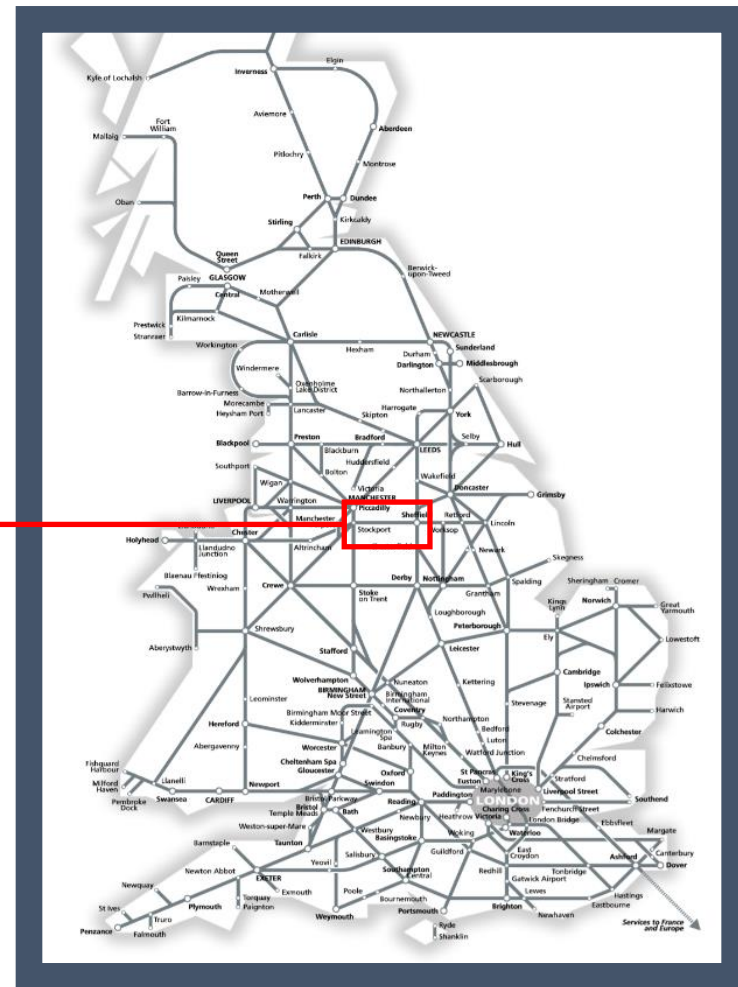

A fault with the signalling system between Stockport and Hazel Grove

TOCs affected: East Midlands Trains, Northern and TransPennine Express

Key:

Disruption